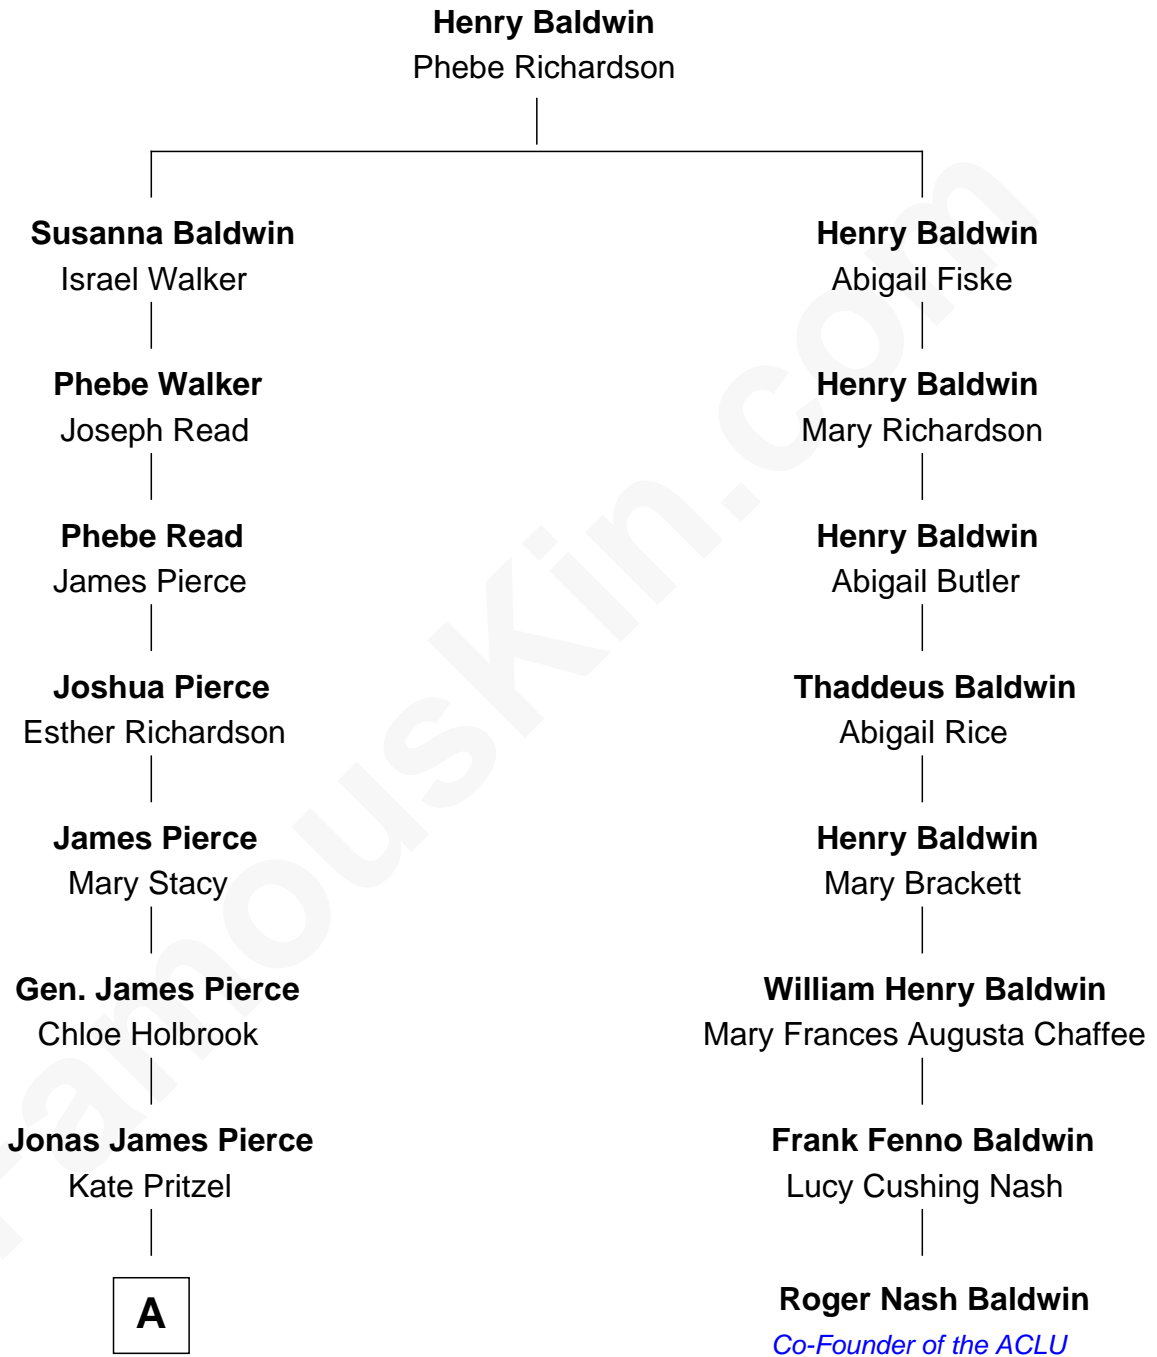

FamousKin.com
Relationship Chart of
George W. Bush
43rd U.S. President

7th cousin 3 times removed of
Roger Nash Baldwin
Co-Founder of the ACLU

A

—
Scott Pierce
Mabel Marvin

—
Marvin Pierce
Pauline Robinson

—
Barbara Pierce
George Herbert Walker Bush

—
George W. Bush
43rd U.S. President

FamousKin.com