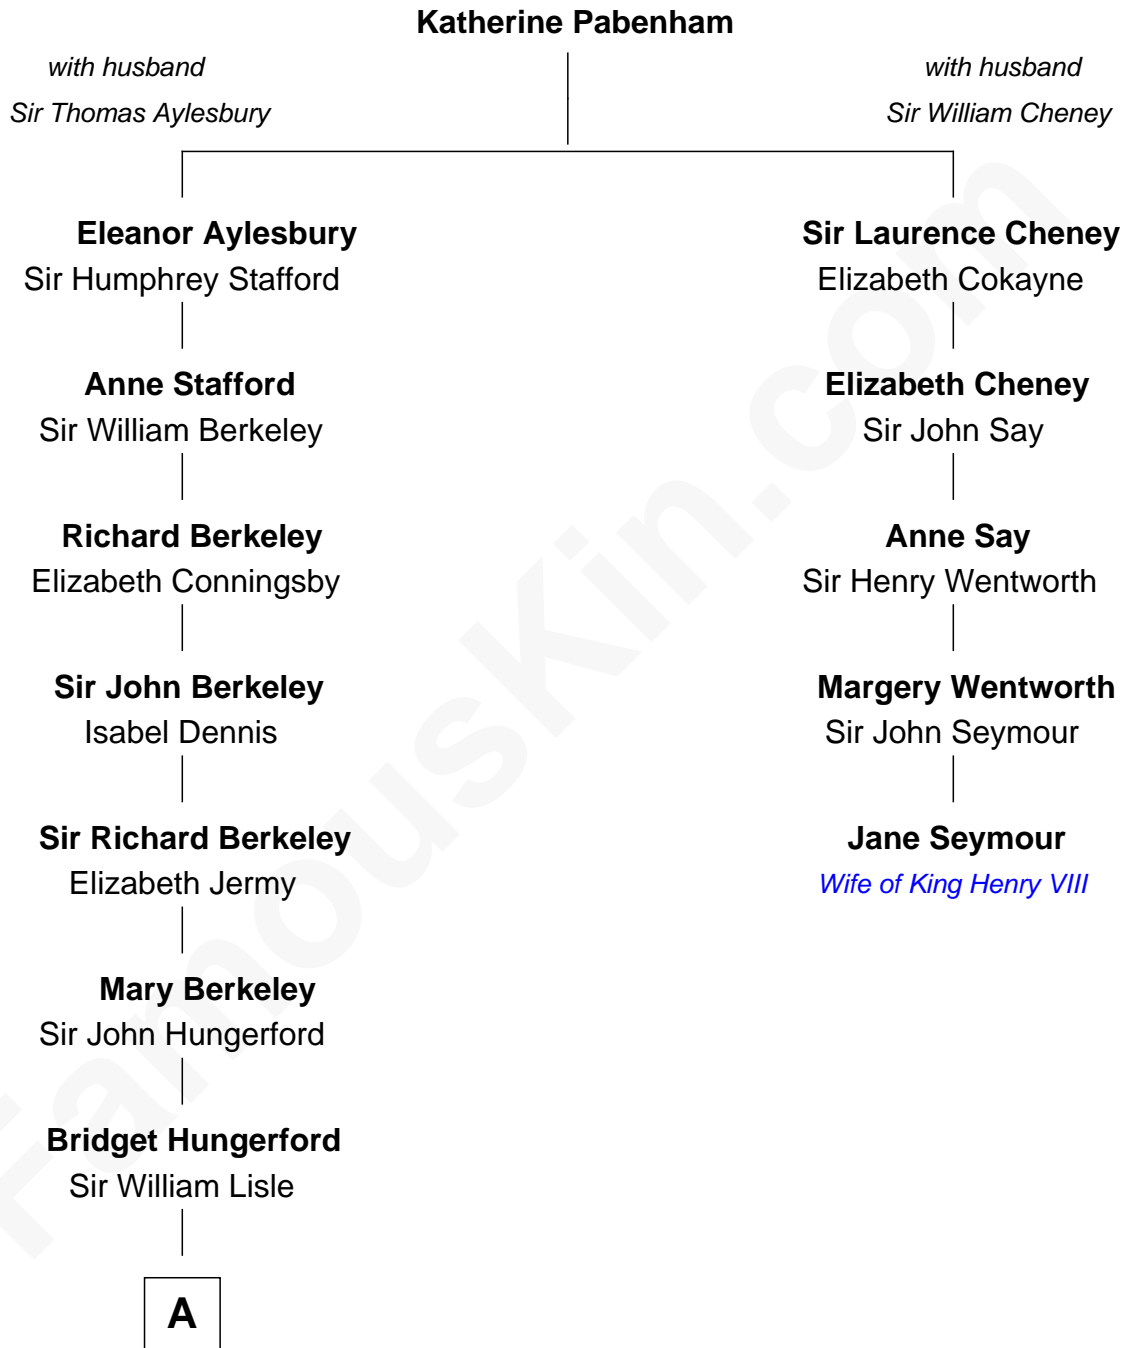

FamousKin.com Relationship Chart of

George W. Bush

43rd U.S. President

4th cousin 15 times removed of

Jane Seymour

3rd Wife of King Henry VIII

A

John Lisle

Alice Beckenshaw

Alice Lisle

John Hoar

Elizabeth Hoar

Jonathan Prescott

Dr. Jonathan Prescott

Rebecca Bulkeley

Dr. Abel Prescott

Abigail Brigham

Lucy Prescott

Jonathan Fay

Samuel Prescott Phillips Fay

Harriet Howard

Samuel Howard Fay

Susan Montfort Shellman

Harriet Eleanor Fay