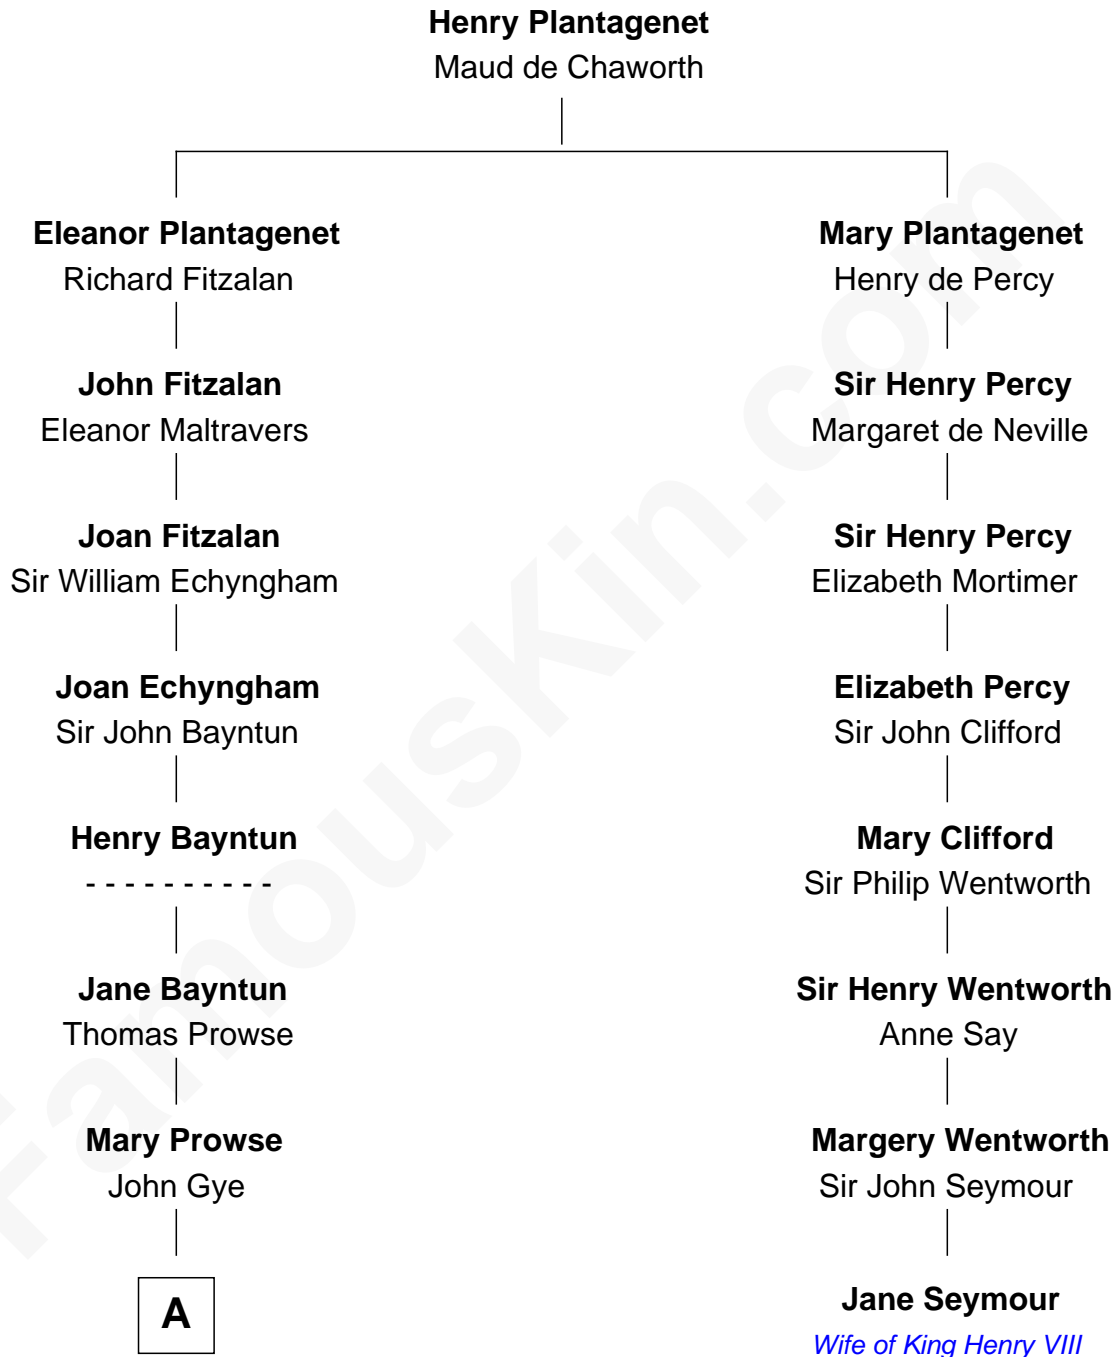

FamousKin.com Relationship Chart of

George W. Bush
43rd U.S. President

7th cousin 13 times removed of

Jane Seymour
3rd Wife of King Henry VIII

A

Robert Gye
Grace Dowrish

Mary Gye
Rev. John Maverick

Elias Maverick
Anna Harris

Abigail Maverick
Matthew Clark

Mary Clark
John Stacy

Nymphas Stacy
Hannah Littlehale

Philemon Stacy
Mary Rand

Mary Stacy
James Pierce

Gen. James Pierce
Chloe Holbrook

Jonas James Pierce
Kate Pritzel

B

B

—
Scott Pierce
Mabel Marvin

—
Marvin Pierce
Pauline Robinson

—
Barbara Pierce
George Herbert Walker Bush

—
George W. Bush
43rd U.S. President

FamousKin.com