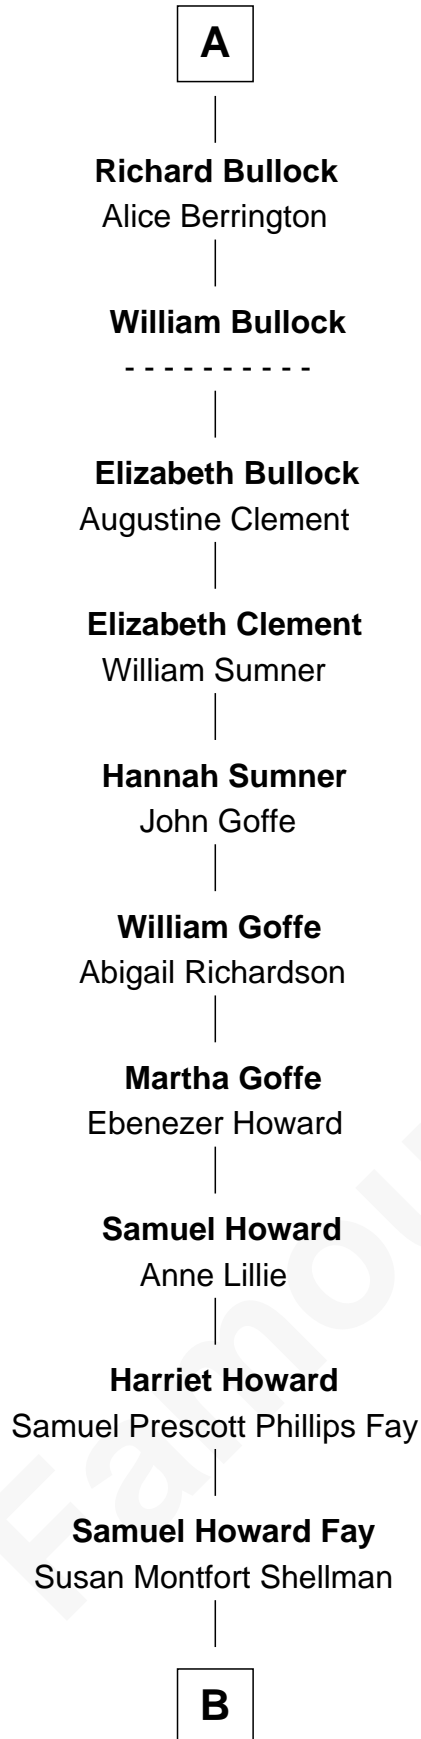

FamousKin.com
Relationship Chart of
George W. Bush
43rd U.S. President

7th cousin 14 times removed of
Jane Seymour
3rd Wife of King Henry VIII

William de Montagu
 Katherine de Grandison

B

—
Harriet Eleanor Fay
Rev. James Smith Bush

—
Samuel Prescott Bush
Flora Sheldon

—
Prescott Sheldon Bush
Dorothy Wear Walker

—
George Herbert Walker Bush
Barbara Pierce

—
George W. Bush
43rd U.S. President

FamousKin.com