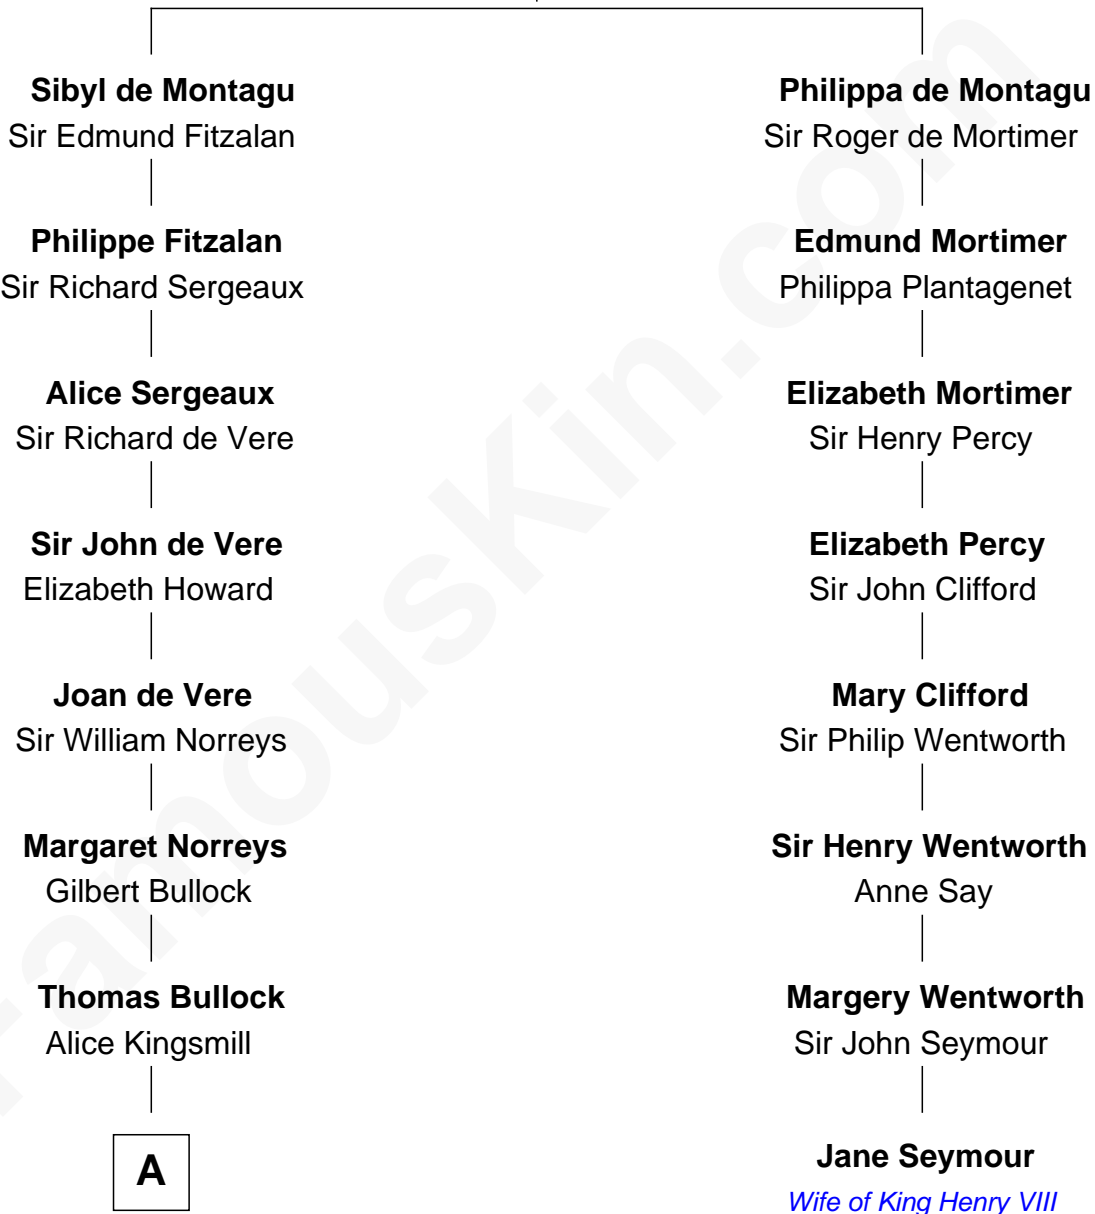

FamousKin.com
Relationship Chart of
George W. Bush
43rd U.S. President

7th cousin 14 times removed of
Jane Seymour
3rd Wife of King Henry VIII

William de Montagu
 Katherine de Grandison

B

—
Harriet Eleanor Fay
Rev. James Smith Bush

—
Samuel Prescott Bush
Flora Sheldon

—
Prescott Sheldon Bush
Dorothy Wear Walker

—
George Herbert Walker Bush
Barbara Pierce

—
George W. Bush
43rd U.S. President

FamousKin.com