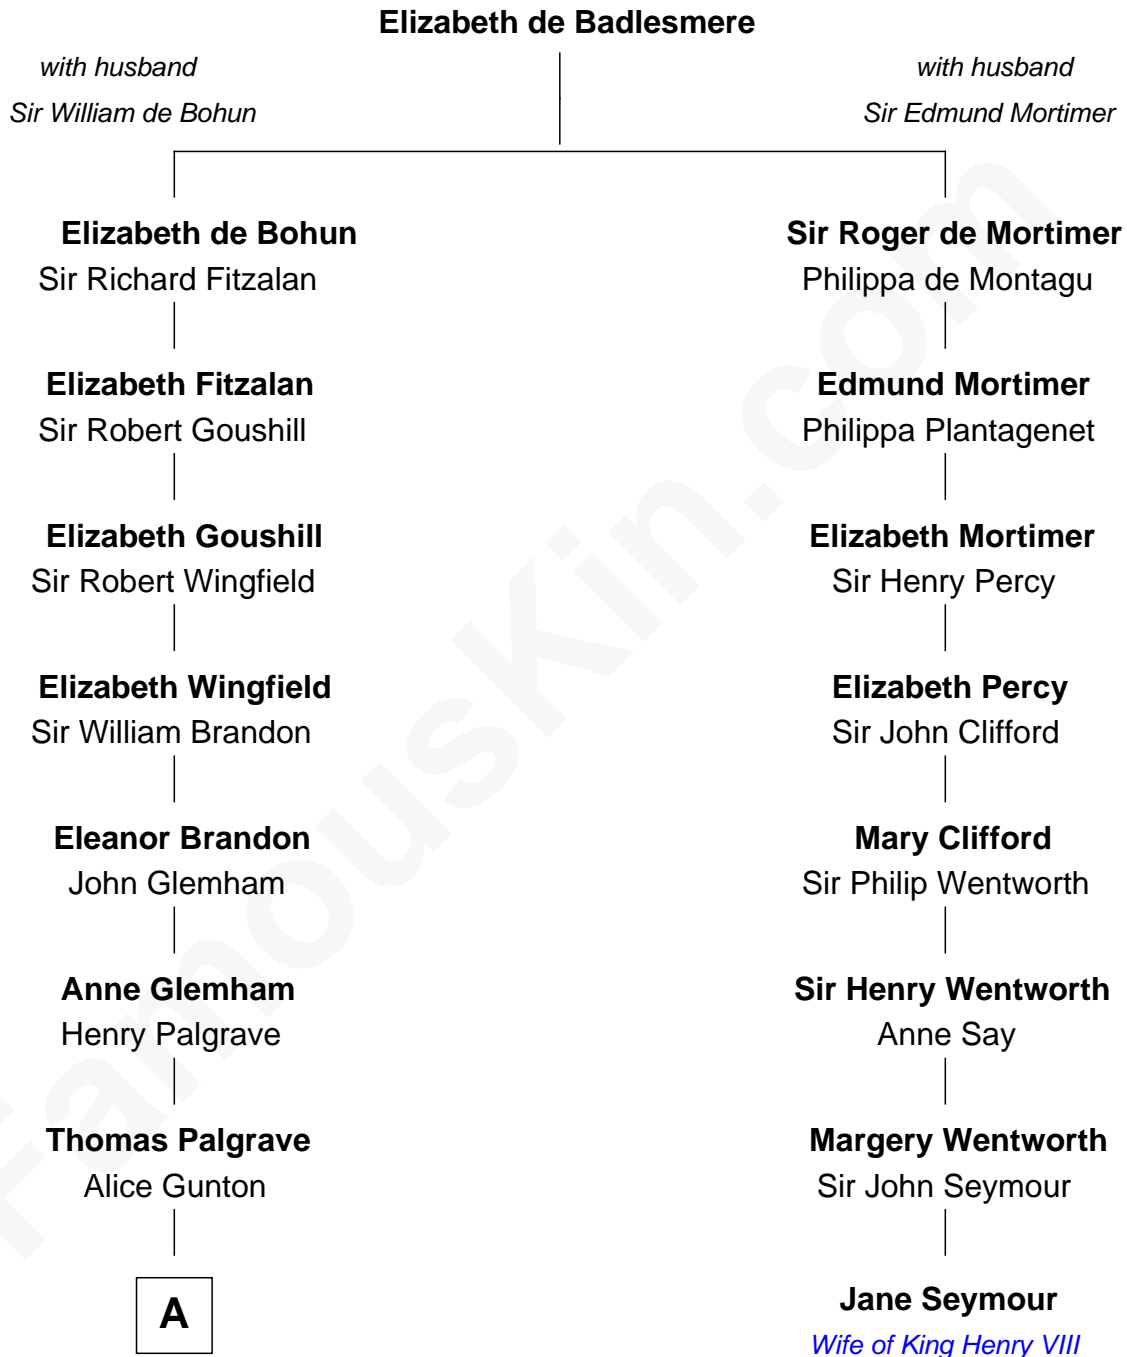

FamousKin.com
Relationship Chart of
George W. Bush
43rd U.S. President

7th cousin 14 times removed of
Jane Seymour
3rd Wife of King Henry VIII

B

—
Harriet Eleanor Fay
Rev. James Smith Bush

—
Samuel Prescott Bush
Flora Sheldon

—
Prescott Sheldon Bush
Dorothy Wear Walker

—
George Herbert Walker Bush
Barbara Pierce

—
George W. Bush
43rd U.S. President

FamousKin.com