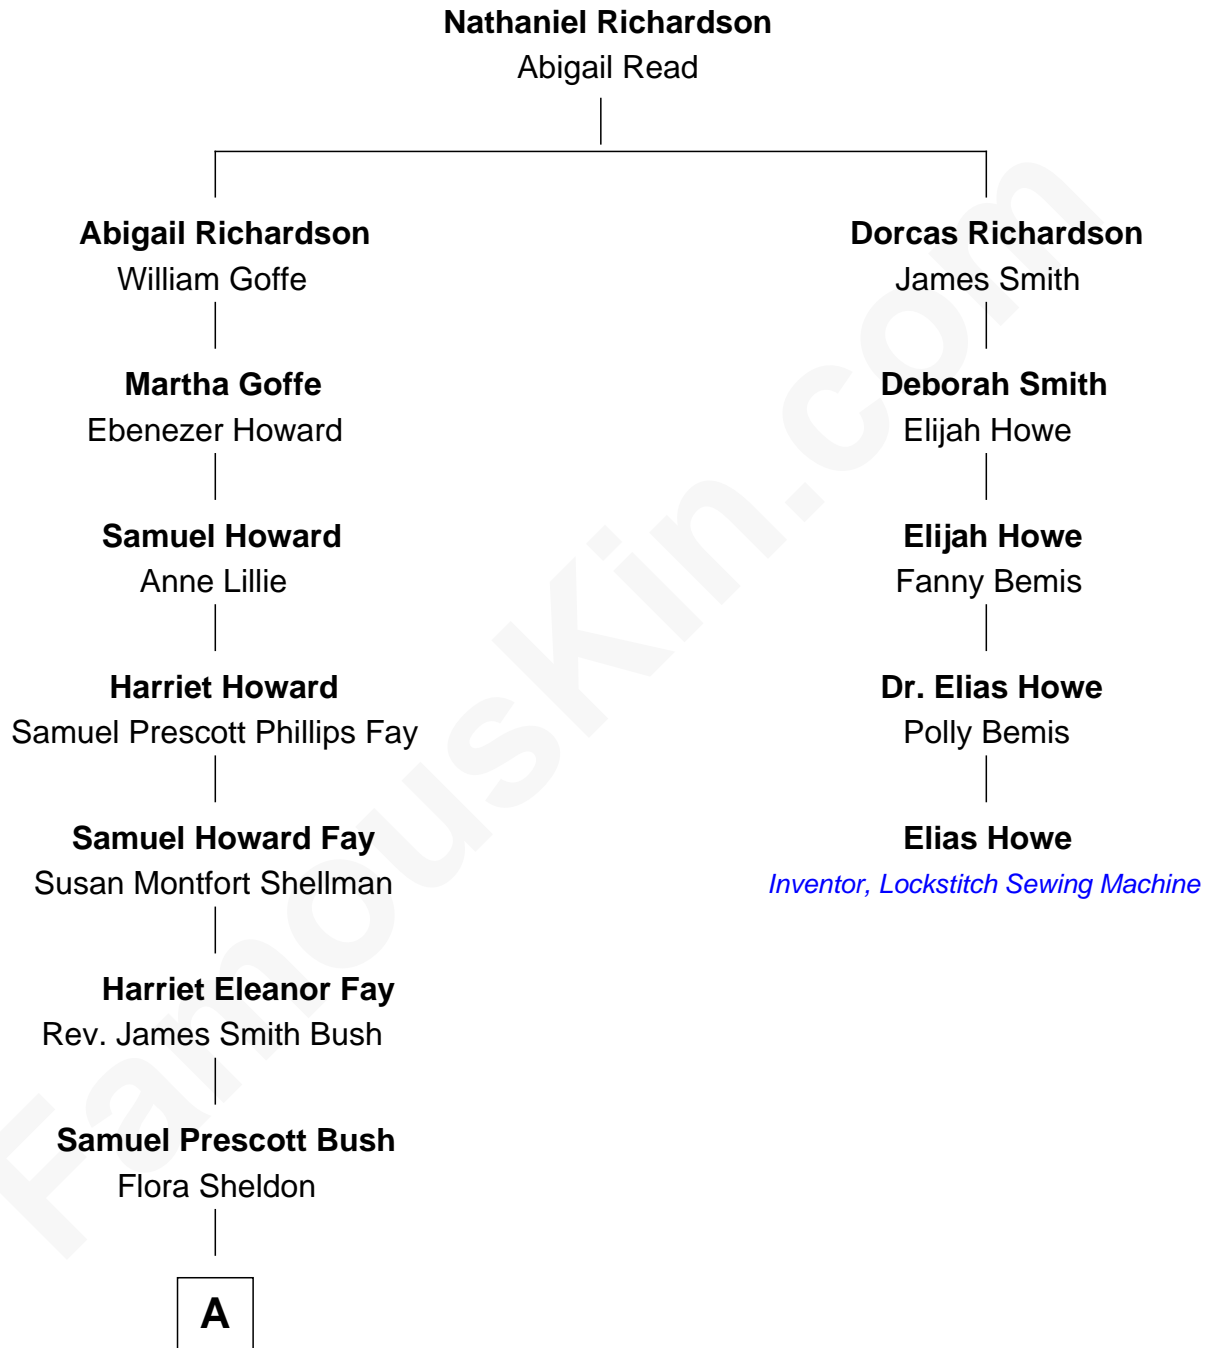

FamousKin.com Relationship Chart of

George W. Bush

43rd U.S. President

4th cousin 5 times removed of

Elias Howe

Inventor, Lockstitch Sewing Machine

A

—
Prescott Sheldon Bush

Dorothy Wear Walker

—
George Herbert Walker Bush

Barbara Pierce

—
George W. Bush

43rd U.S. President

FamousKin.com