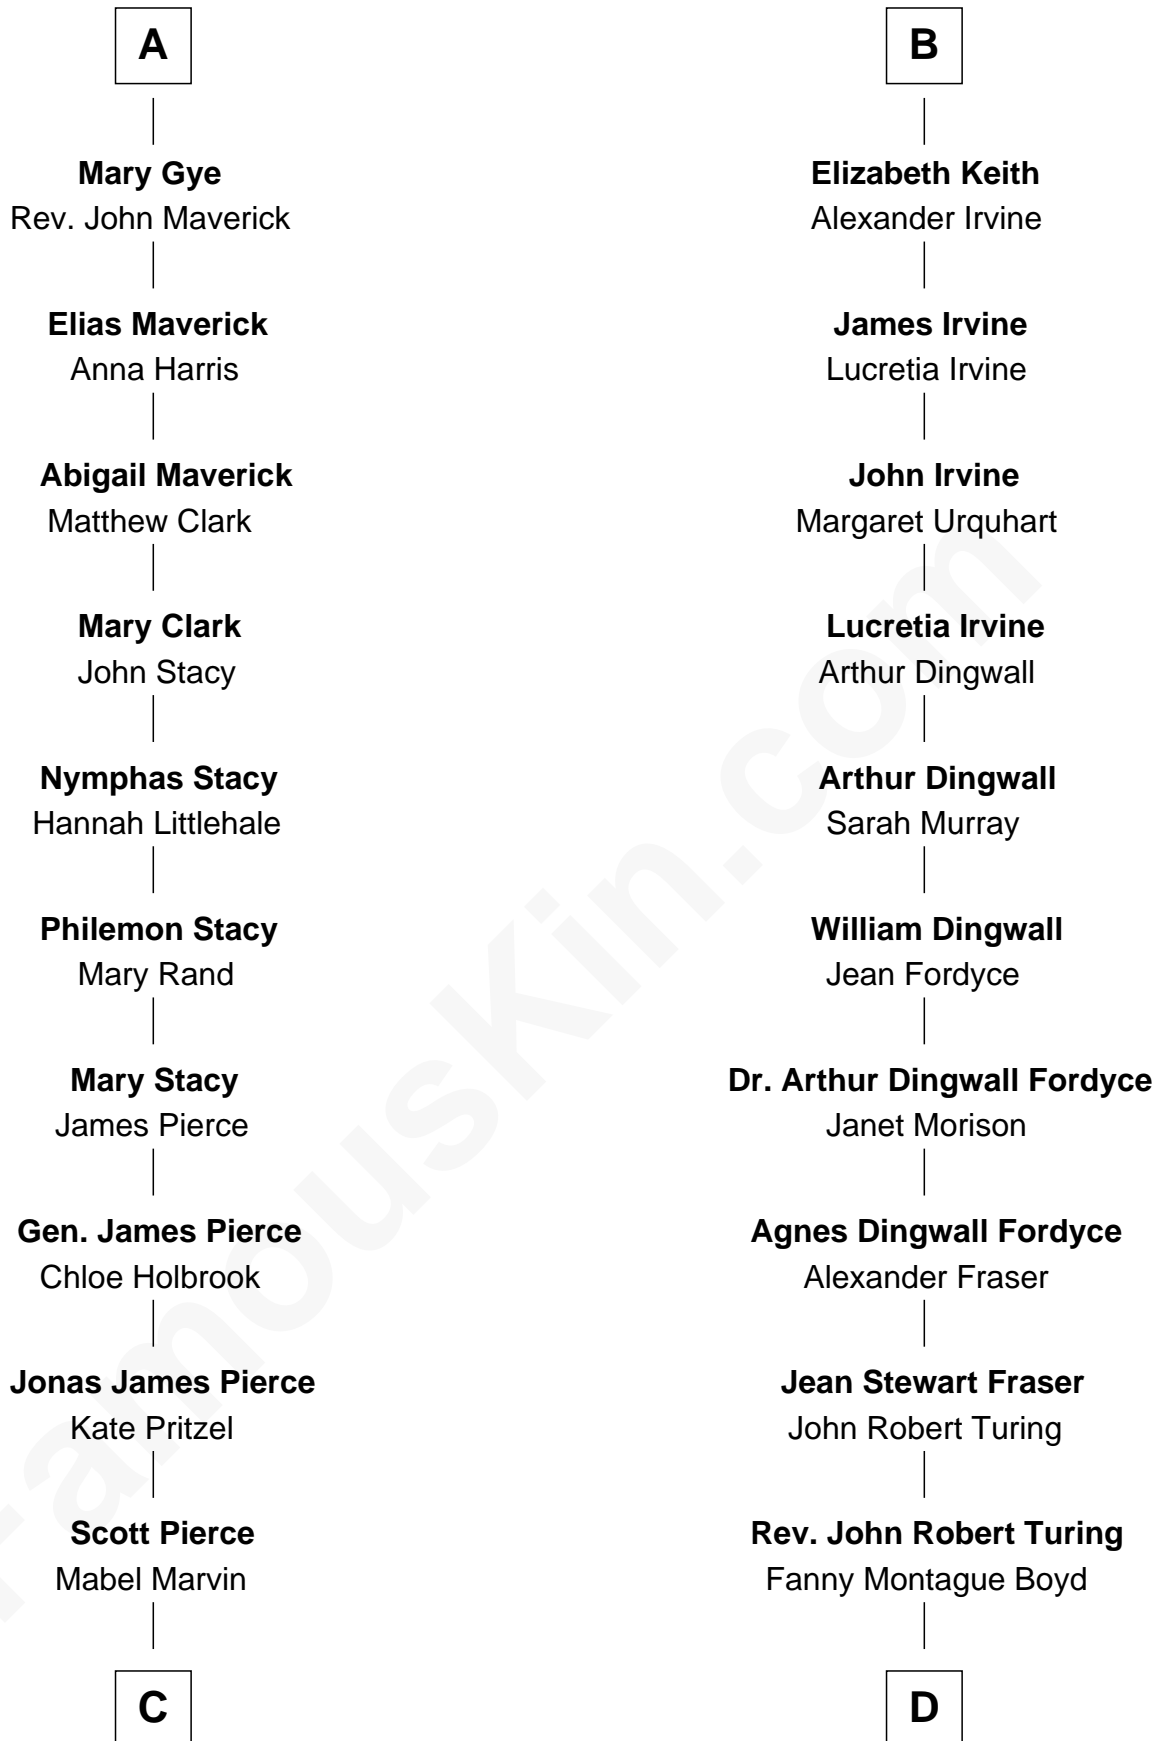

FamousKin.com Relationship Chart of

George W. Bush
43rd U.S. President

18th cousin 1 time removed of

Alan Turing

WWII Codebreaker of Nazi Enigma Machine

Richard Fitzalan
Eleanor Plantagenet

FamousKin.com