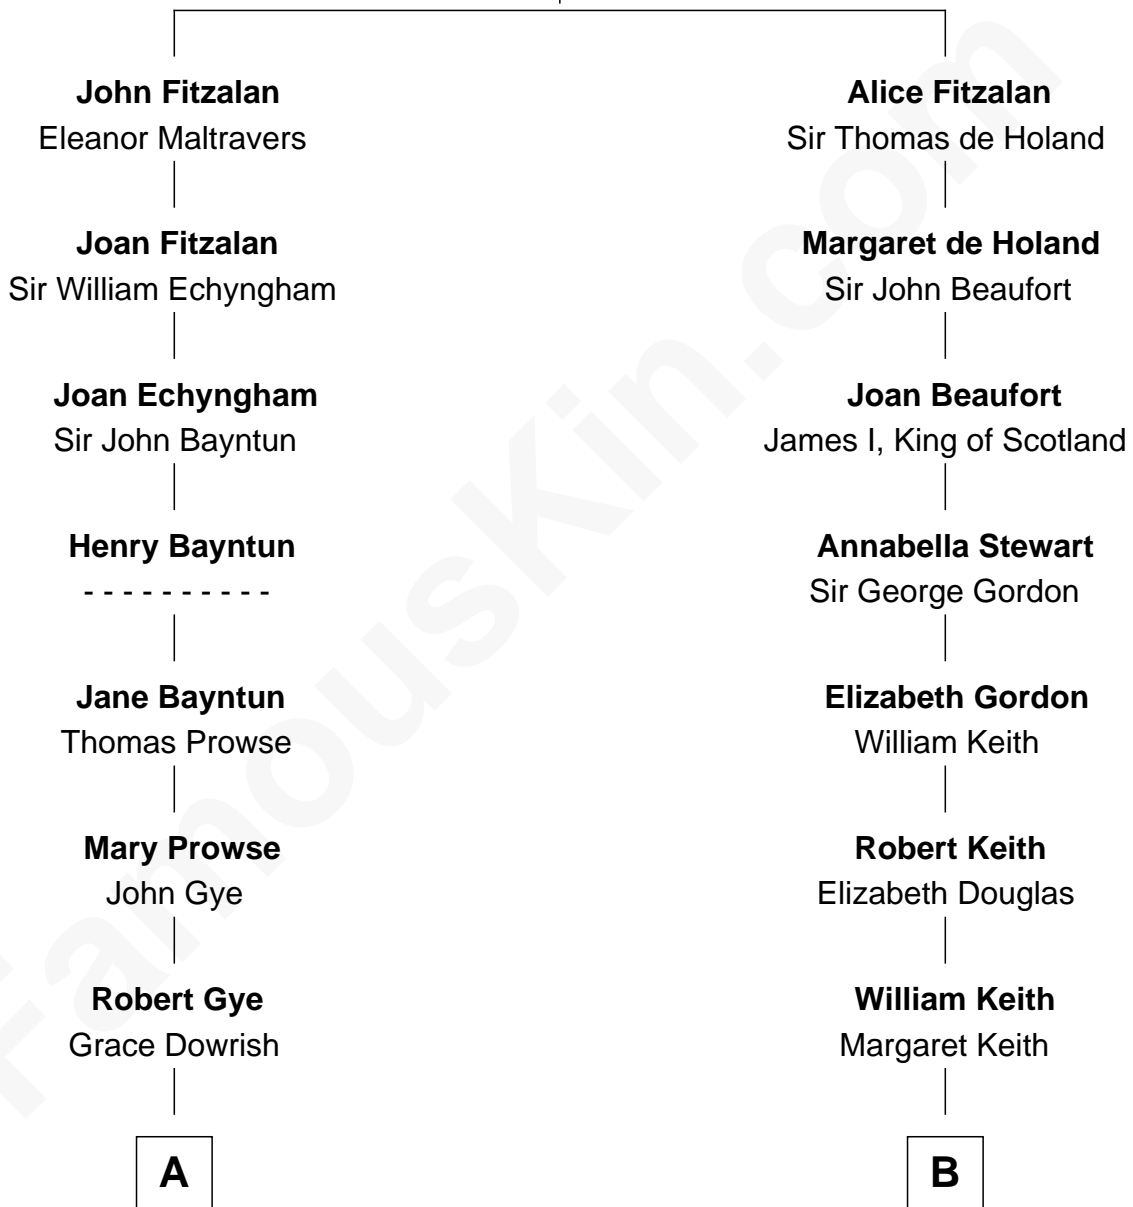

FamousKin.com Relationship Chart of

George W. Bush
43rd U.S. President

18th cousin 1 time removed of

Alan Turing

WWII Codebreaker of Nazi Enigma Machine

Richard Fitzalan
Eleanor Plantagenet

FamousKin.com