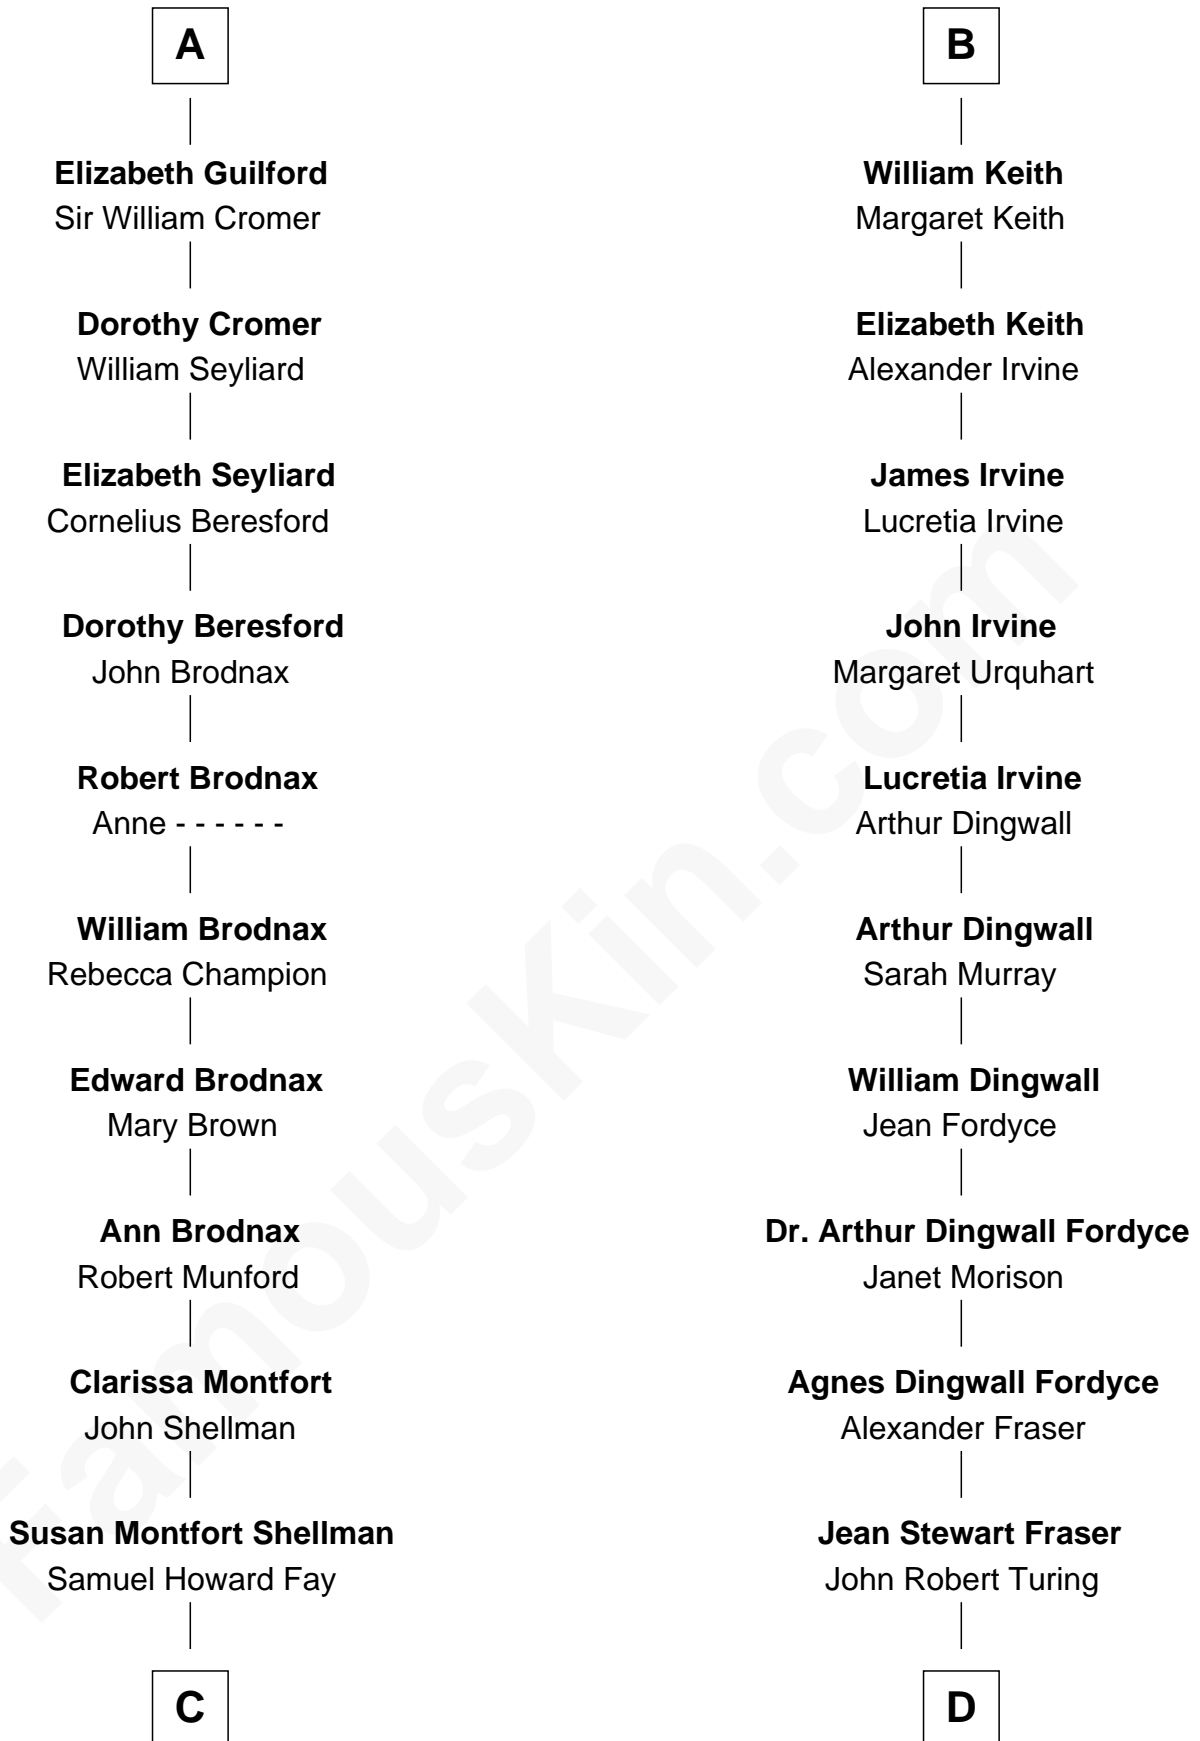

FamousKin.com
Relationship Chart of
George W. Bush
43rd U.S. President

19th cousin 2 times removed of

Alan Turing
WWII Codebreaker of Nazi Enigma Machine

Sir Robert de Holland
 Maude la Zouche

C

Harriet Eleanor Fay
Rev. James Smith Bush

Samuel Prescott Bush
Flora Sheldon

Prescott Sheldon Bush
Dorothy Wear Walker

George Herbert Walker Bush
Barbara Pierce

George W. Bush
43rd U.S. President

D

Rev. John Robert Turing
Fanny Montague Boyd

Julius Matheson Turing
Ethel Sara Stoney