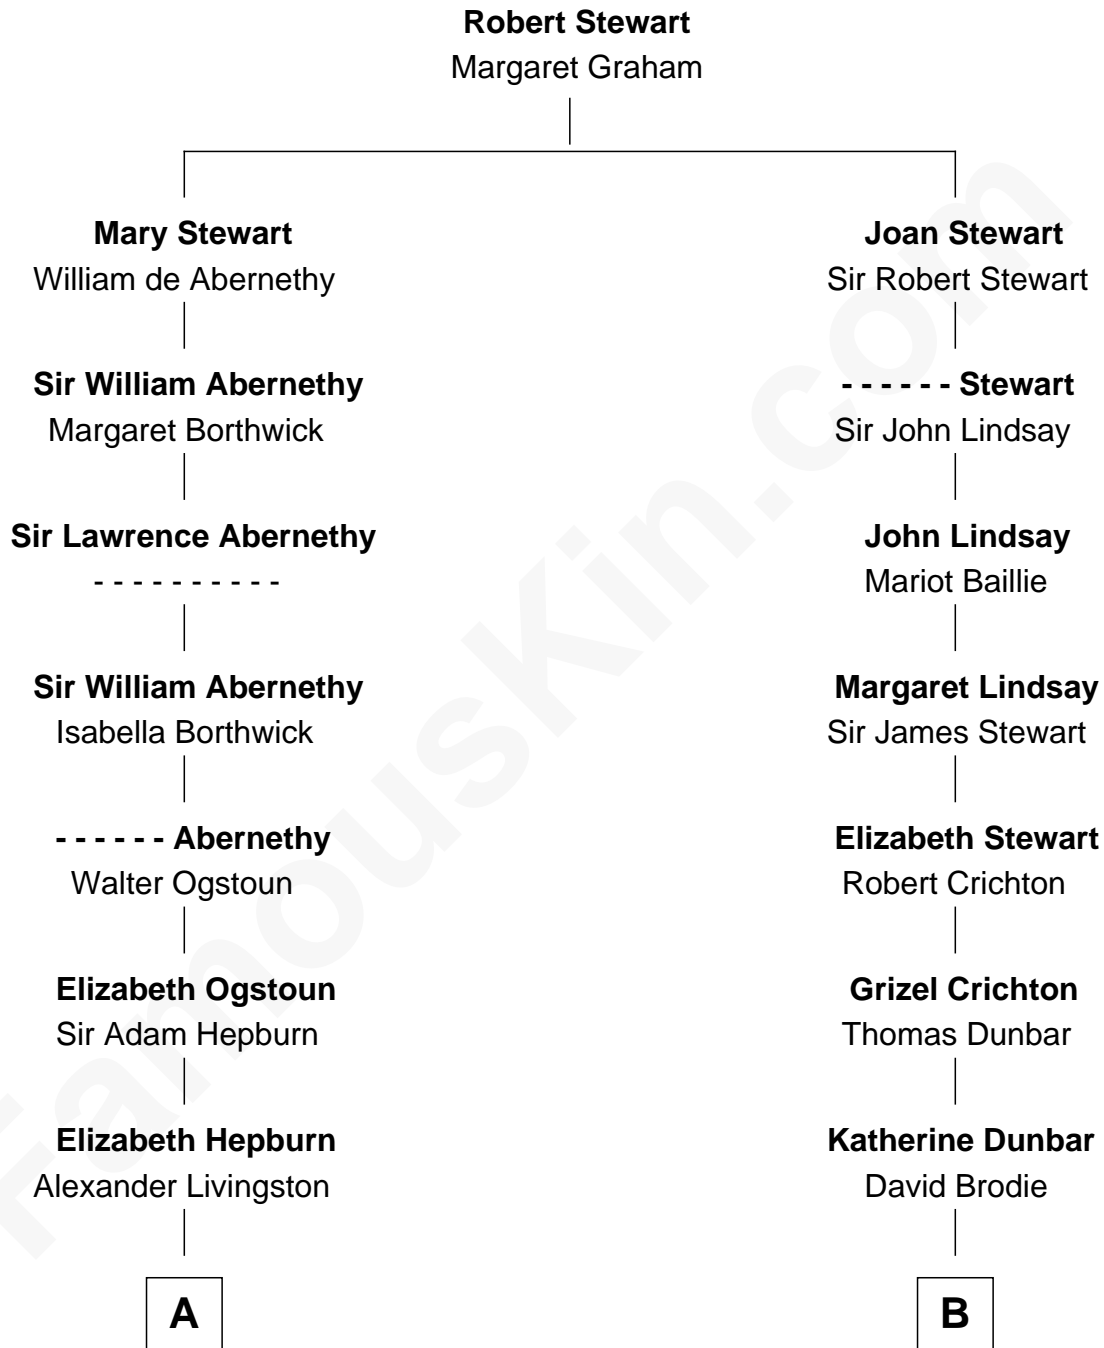

FamousKin.com
Relationship Chart of
George W. Bush
43rd U.S. President

16th cousin 5 times removed of

Alan Turing
WWII Codebreaker of Nazi Enigma Machine

C

—
Mary Elizabeth Butler
Robert Emmet Sheldon

—
Flora Sheldon
Samuel Prescott Bush

—
Prescott Sheldon Bush
Dorothy Wear Walker

—
George Herbert Walker Bush
Barbara Pierce

—
George W. Bush
43rd U.S. President

FamousKin.com