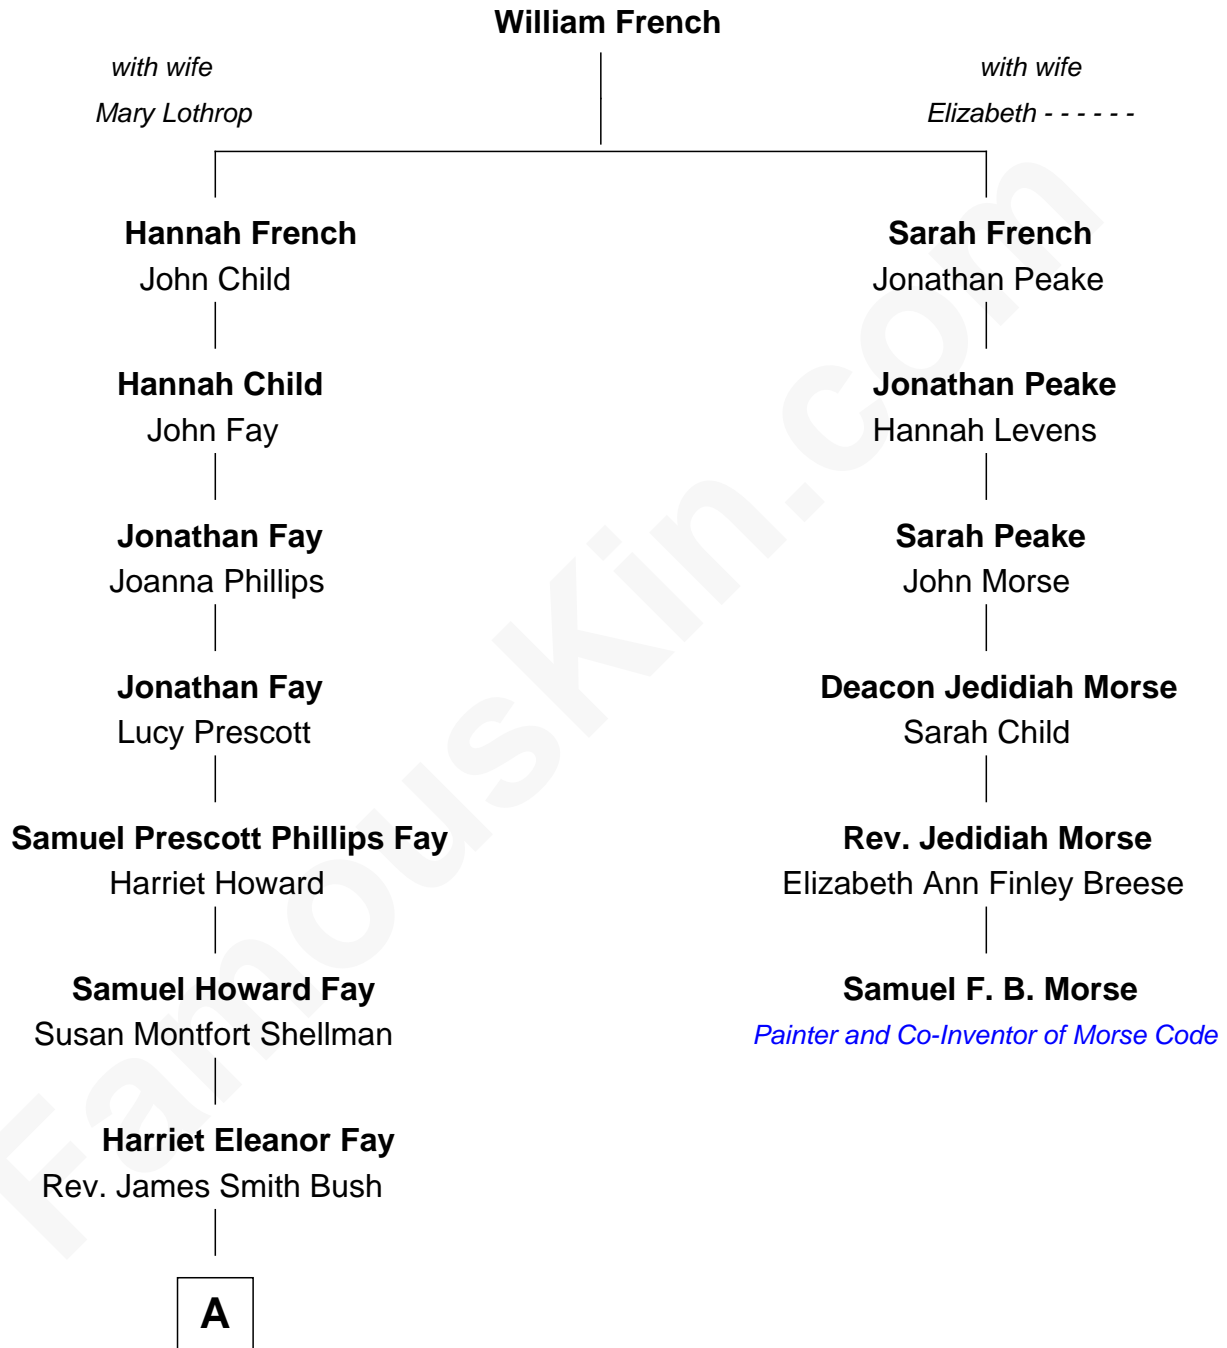

FamousKin.com
Relationship Chart of
George W. Bush
43rd U.S. President

5th cousin 5 times removed of

Samuel F. B. Morse
Painter and Co-Inventor of Morse Code

A

Samuel Prescott Bush

Flora Sheldon

Prescott Sheldon Bush

Dorothy Wear Walker

George Herbert Walker Bush

Barbara Pierce

George W. Bush

43rd U.S. President

FamousKin.com