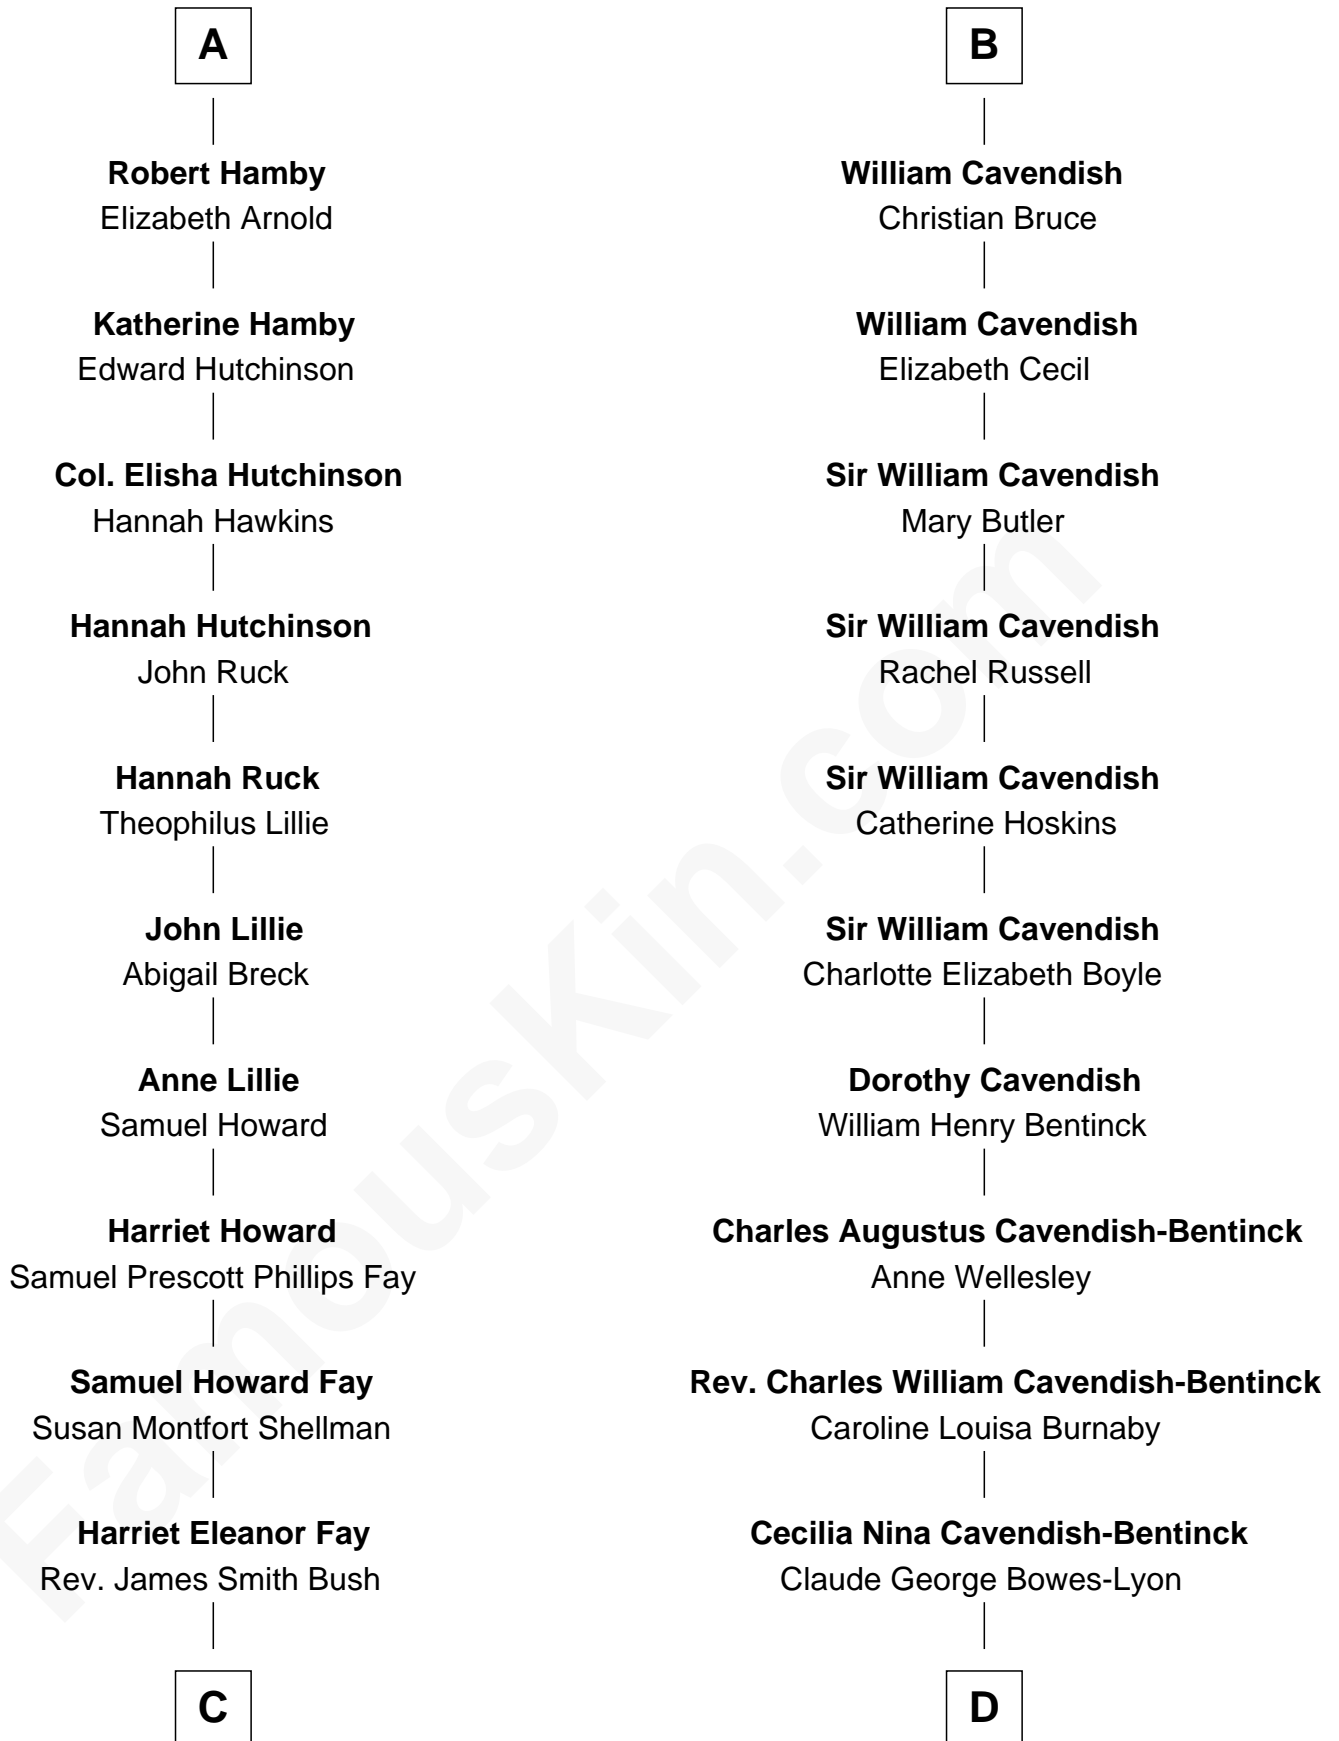

# FamousKin.com Relationship Chart of

**George W. Bush**  
43rd U.S. President

18th cousin 2 times removed of

**Queen Elizabeth II**  
Queen of the United Kingdom

**Sir Walter Tailboys**  
Margaret - - - - -

**Sir John Tallboys**  
Agnes Cokefield

**John Talboys**  
Katherine Gibthorpe

**Margaret Talboys**  
John Ayscough

**Elizabeth Ayscough**  
William Booth

**John Booth**  
Anne Thimbleby

**Eleanor Booth**  
Edward Hamby

**William Hamby**  
Margaret Blewett

**A**

**Sir Walter Tailboys**

**Margaret Tailboys**  
Richard Pinchbeck

**Sir Thomas Pinchbeck**  
Anne Greene

**Elizabeth Pinchbeck**  
John Hardwick

**John Hardwick**  
Elizabeth Leeke

**Elizabeth Hardwick**  
Sir William Cavendish

**Sir William Cavendish**  
Anne Keighley

**B**

FamousKin.com