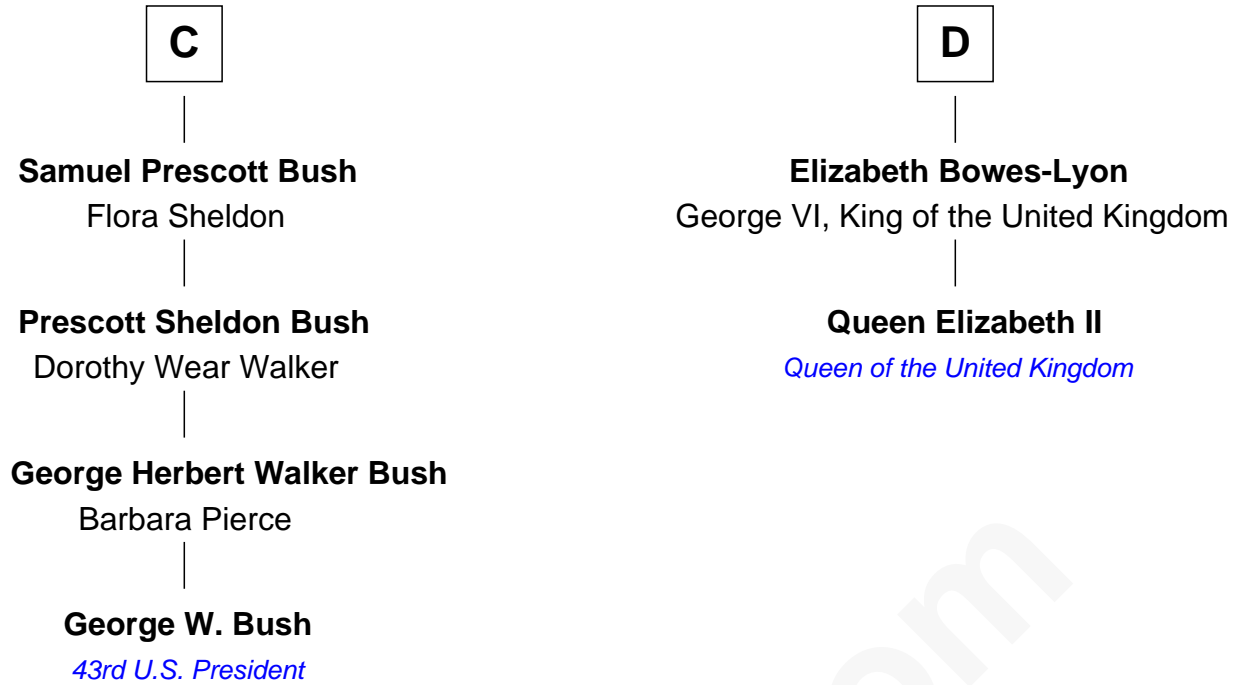

# FamousKin.com Relationship Chart of

**George W. Bush**  
43rd U.S. President

18th cousin 2 times removed of

**Queen Elizabeth II**  
Queen of the United Kingdom

**Sir Walter Tailboys**  
Margaret - - - - -

**Sir John Tallboys**  
Agnes Cokefield

**John Talboys**  
Katherine Gibthorpe

**Margaret Talboys**  
John Ayscough

**Elizabeth Ayscough**  
William Booth

**John Booth**  
Anne Thimbleby

**Eleanor Booth**  
Edward Hamby

**William Hamby**  
Margaret Blewett

**A**

**Sir Walter Tailboys**

**Margaret Tailboys**  
Richard Pinchbeck

**Sir Thomas Pinchbeck**  
Anne Greene

**Elizabeth Pinchbeck**  
John Hardwick

**John Hardwick**  
Elizabeth Leeke

**Elizabeth Hardwick**  
Sir William Cavendish

**Sir William Cavendish**  
Anne Keighley

**B**

FamousKin.com