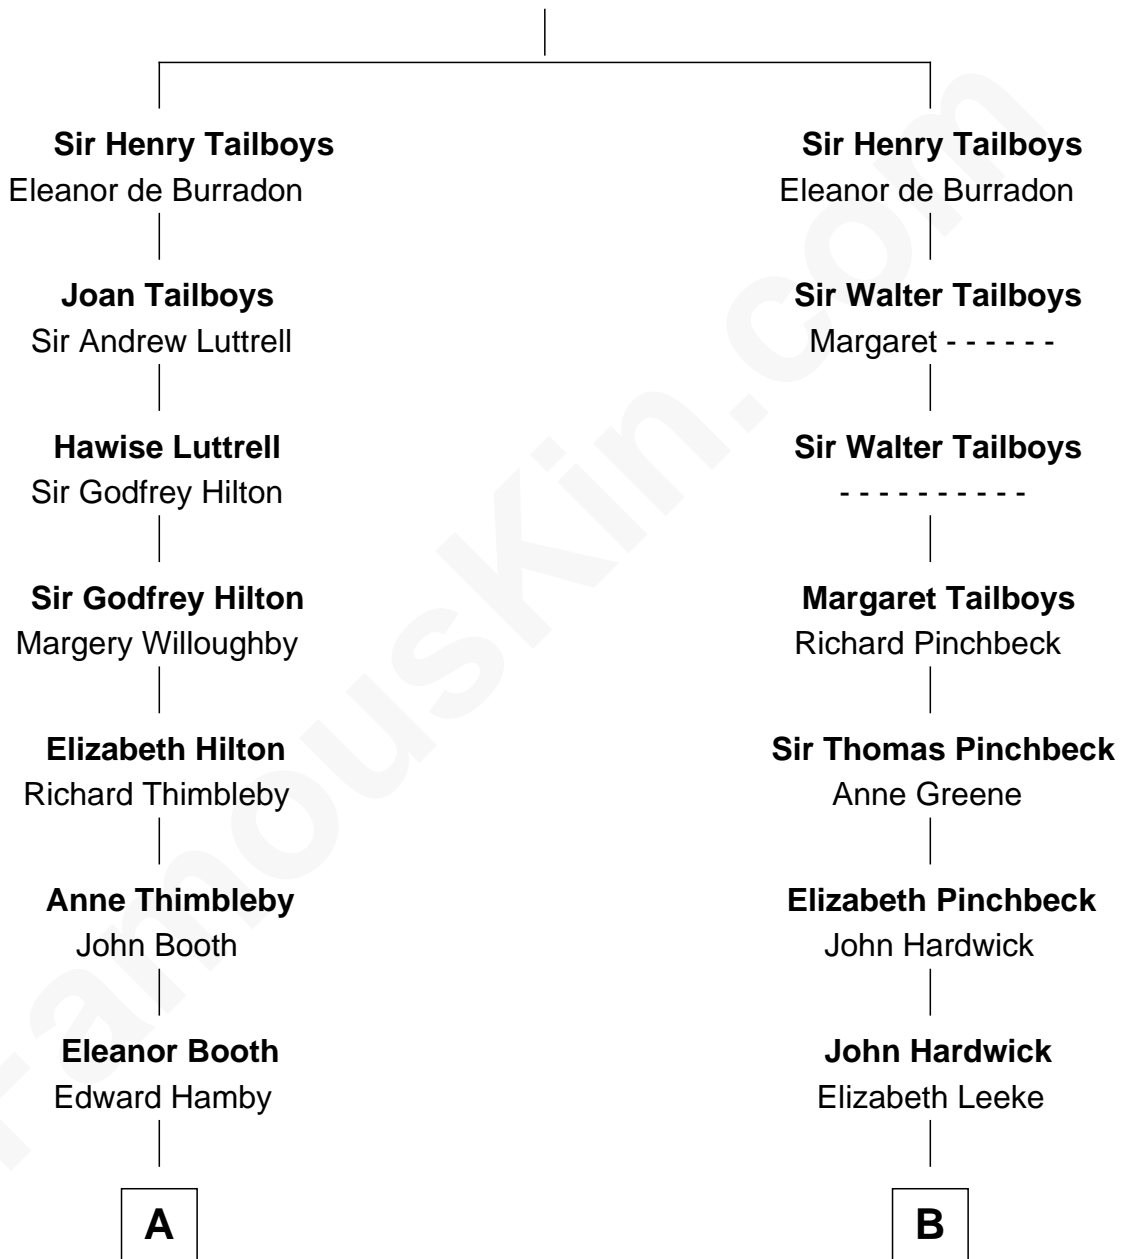

FamousKin.com Relationship Chart of

George W. Bush
43rd U.S. President

20th cousin 1 time removed of

Queen Elizabeth II
Queen of the United Kingdom

William Tailboys

Elizabeth II photo by [Eric Draper](#)