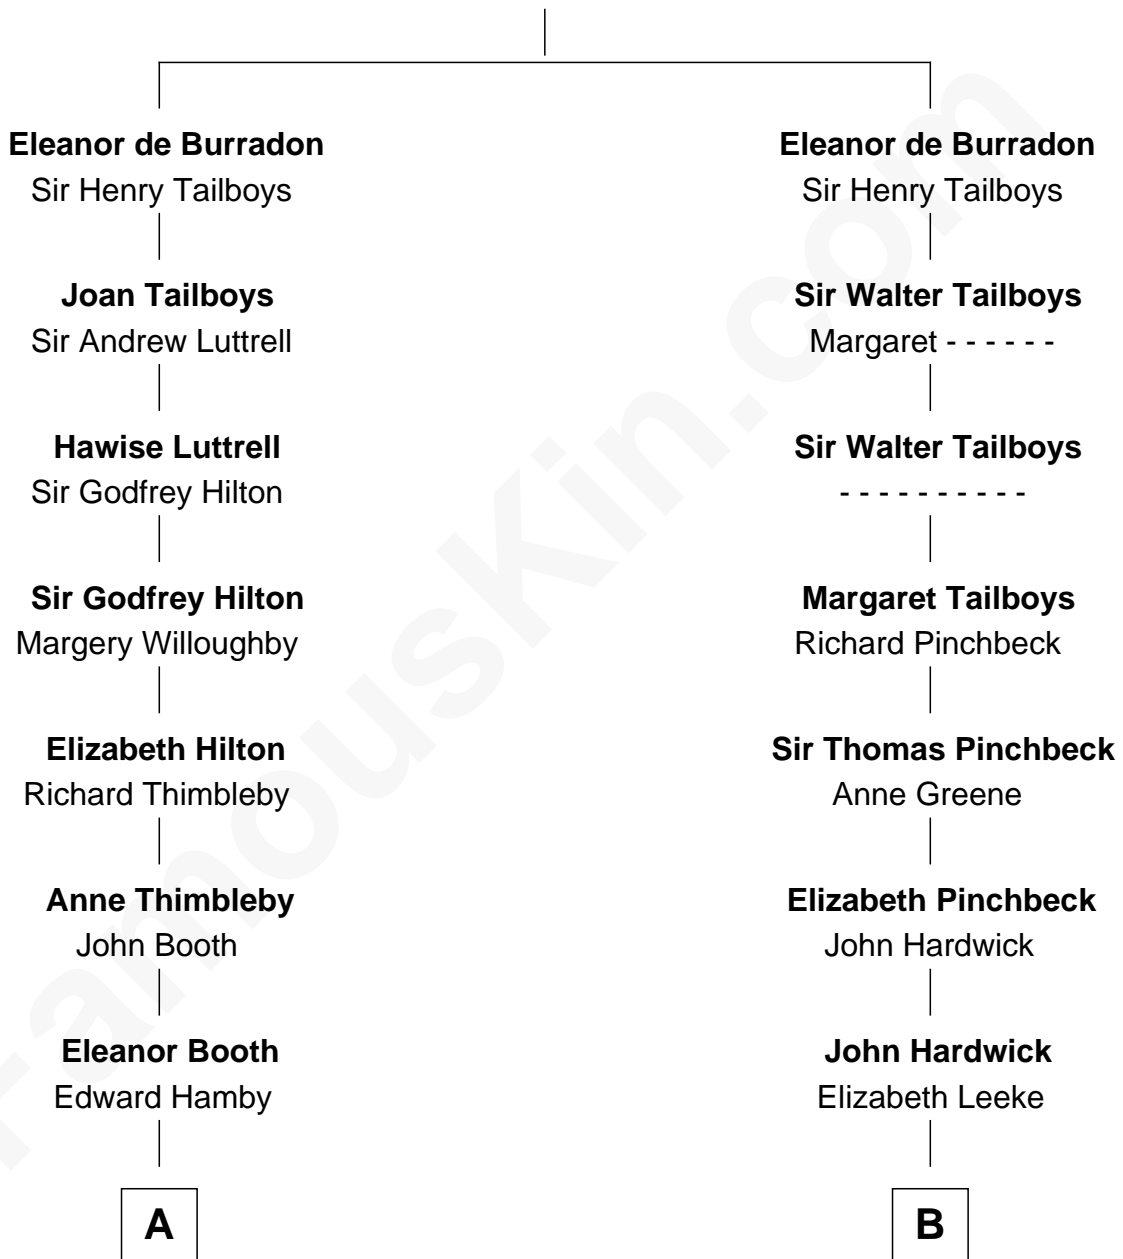

FamousKin.com Relationship Chart of

George W. Bush

43rd U.S. President

20th cousin 1 time removed of

Queen Elizabeth II

Queen of the United Kingdom

Sir Gilbert de Burradon

Elizabeth de Umfreville

Elizabeth II photo by [Eric Draper](#)