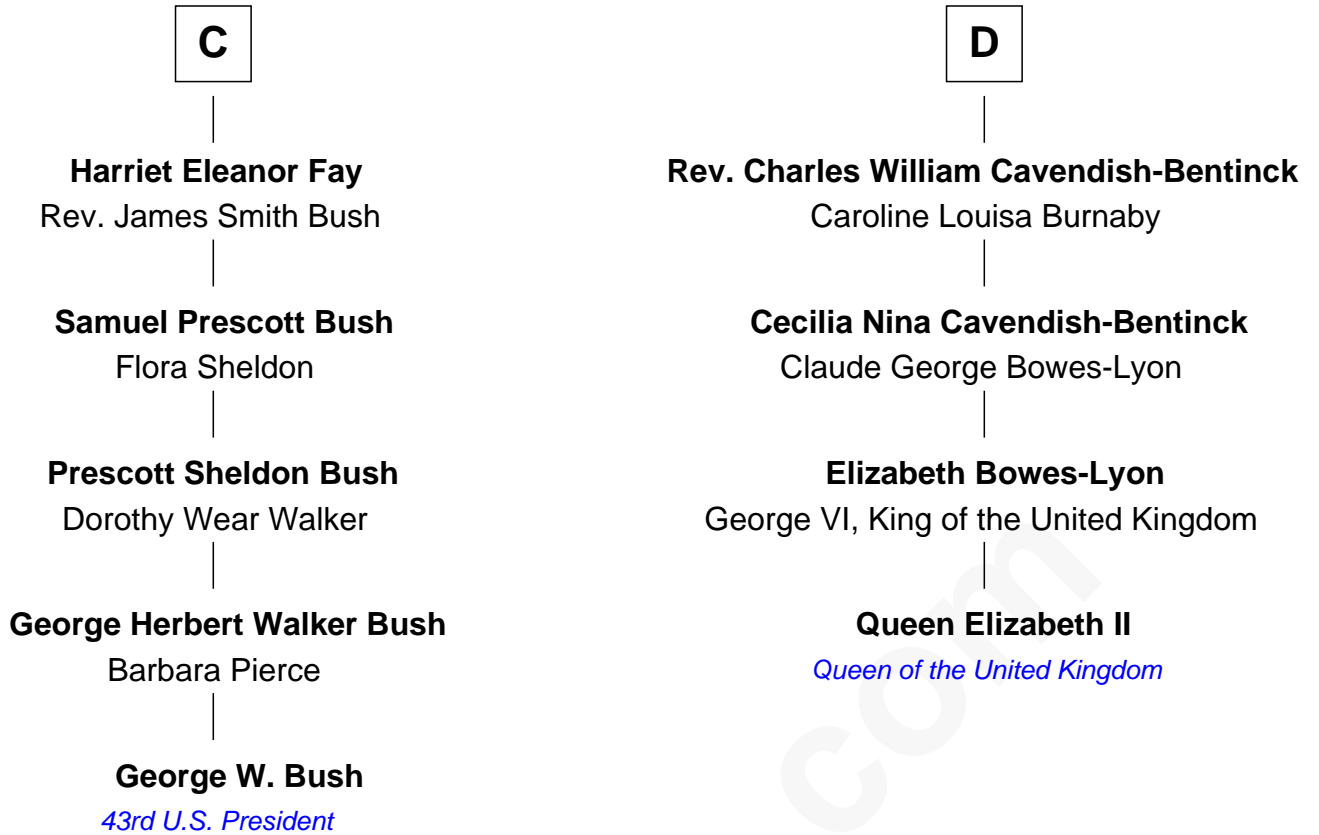

FamousKin.com Relationship Chart of

George W. Bush

43rd U.S. President

20th cousin 1 time removed of

Queen Elizabeth II

Queen of the United Kingdom

Sir Gilbert de Burradon

Elizabeth de Umfreville

Elizabeth II photo by [Eric Draper](#)