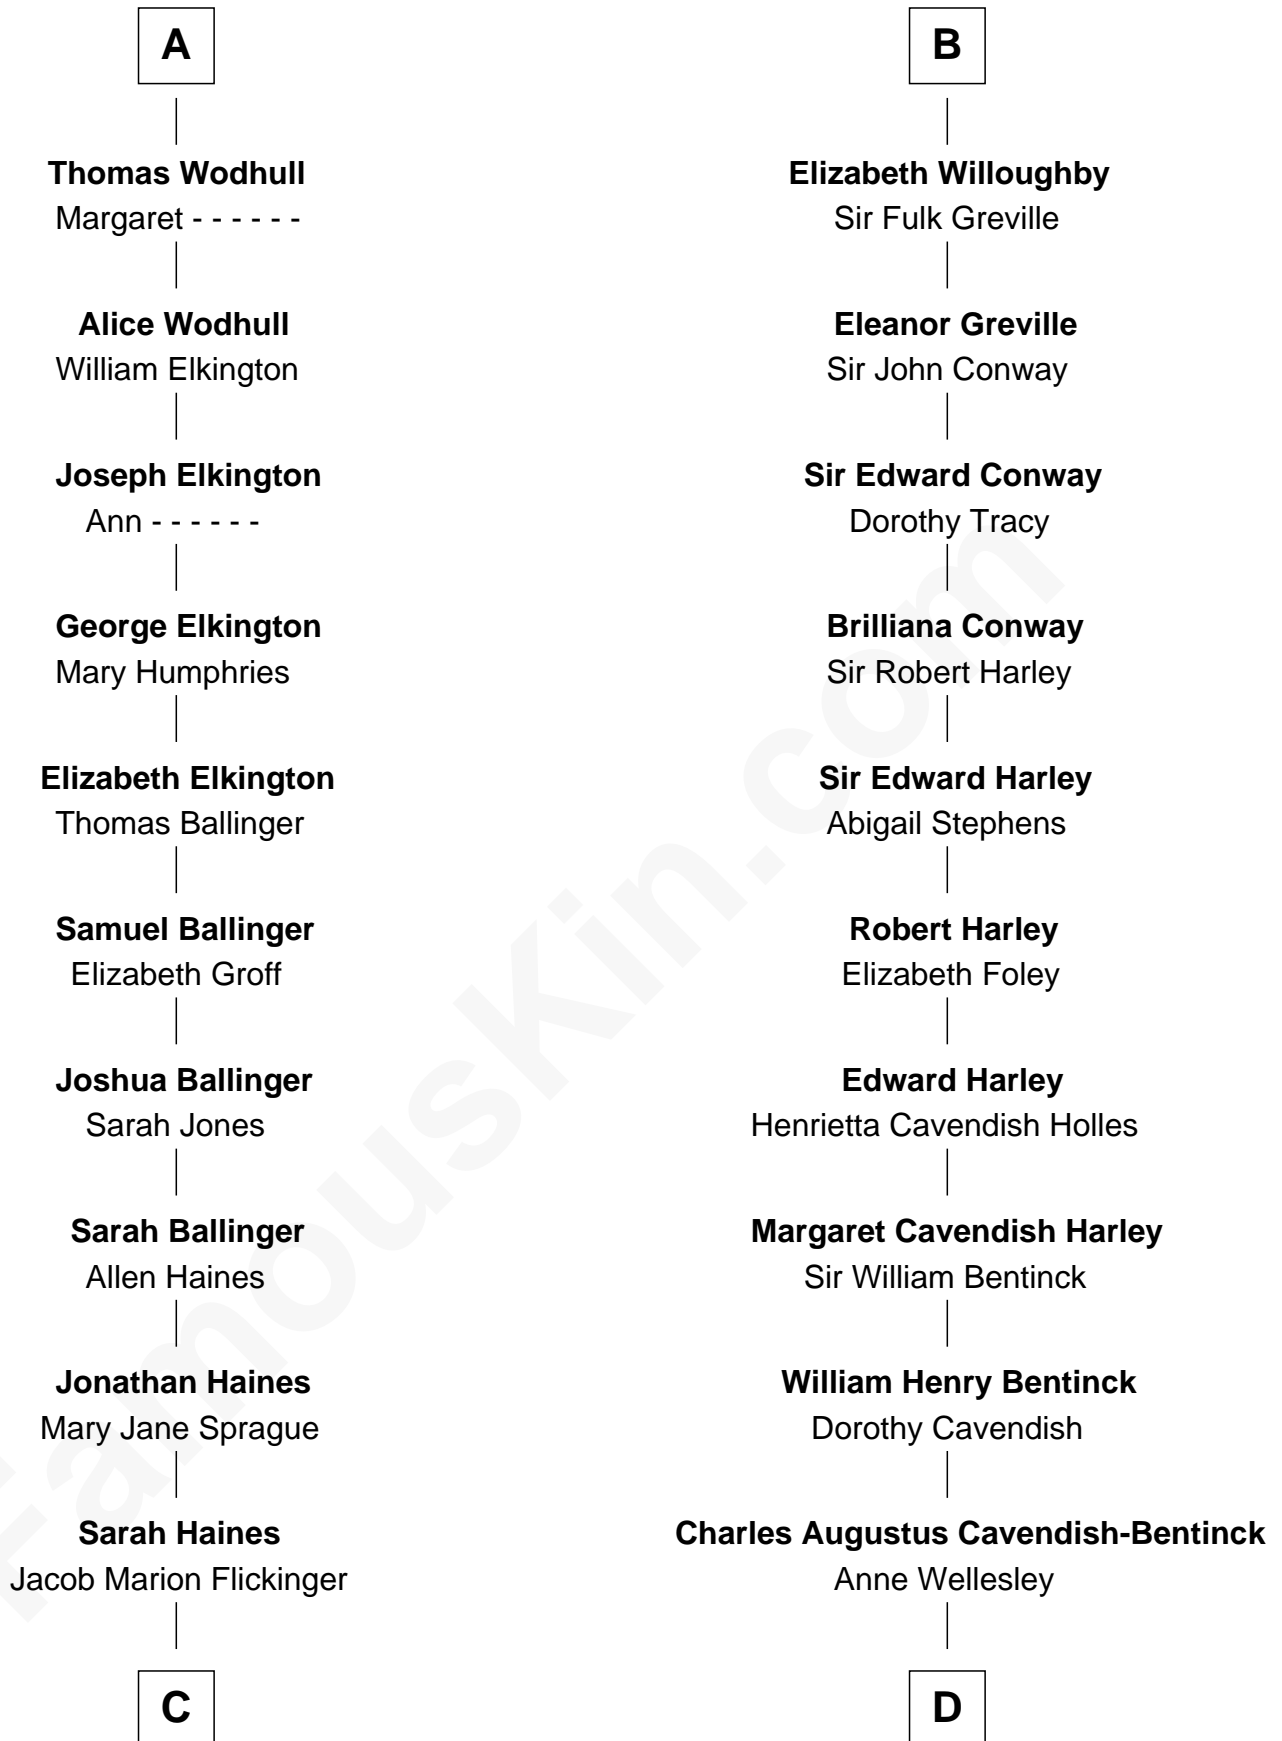

# FamousKin.com Relationship Chart of

**George W. Bush**

*43rd U.S. President*

20th cousin of

**Queen Elizabeth II**

*Queen of the United Kingdom*

**Sir Warin Trussell**  
Maud de St. Philibert

**Sir Laurence Trussell**  
Matilda de Charnells

**Maud Trussell**  
Sir John de Hastang

**Sir William Trussell**  
Margery Ludlow

**Maud de Hastang**  
Ralph Stafford

**Isabel Trussell**  
Thomas Wodhull

**Sir Humphrey Stafford**  
Elizabeth Burdet

**John Wodhull**  
Joan Etwell

**Sir Humphrey Stafford**  
Eleanor Aylesbury

**Fulk Wodhull**  
Anne Newenham

**Humphrey Stafford**  
Katherine Fray

**Lawrence Wodhull**  
Elizabeth Hall

**Anne Stafford**  
Sir Richard Neville

**Fulke Wodhull**  
Alice Wickliffe

**Margaret Neville**  
Edward Willoughby

**A**

**B**

Elizabeth II photo by [Eric Draper](#)