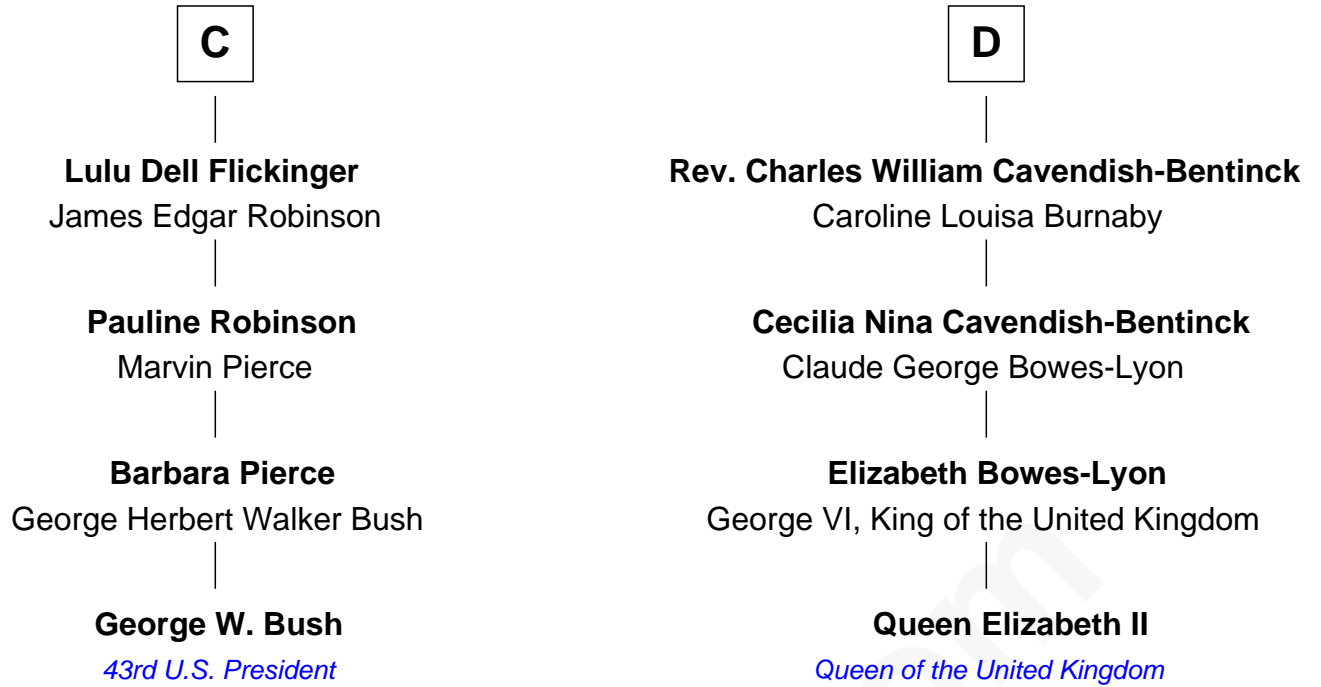

# FamousKin.com Relationship Chart of

**George W. Bush**

*43rd U.S. President*

20th cousin of

**Queen Elizabeth II**

*Queen of the United Kingdom*

**Sir Warin Trussell**  
Maud de St. Philibert

**Sir Laurence Trussell**  
Matilda de Charnells

**Sir Humphrey Stafford**  
Eleanor Aylesbury

**Fulk Wodhull**  
Anne Newenham

**Humphrey Stafford**  
Katherine Fray

**Lawrence Wodhull**  
Elizabeth Hall

**Anne Stafford**  
Sir Richard Neville

**Fulke Wodhull**  
Alice Wickliffe

**Margaret Neville**  
Edward Willoughby

**A**

**B**

Elizabeth II photo by [Eric Draper](#)