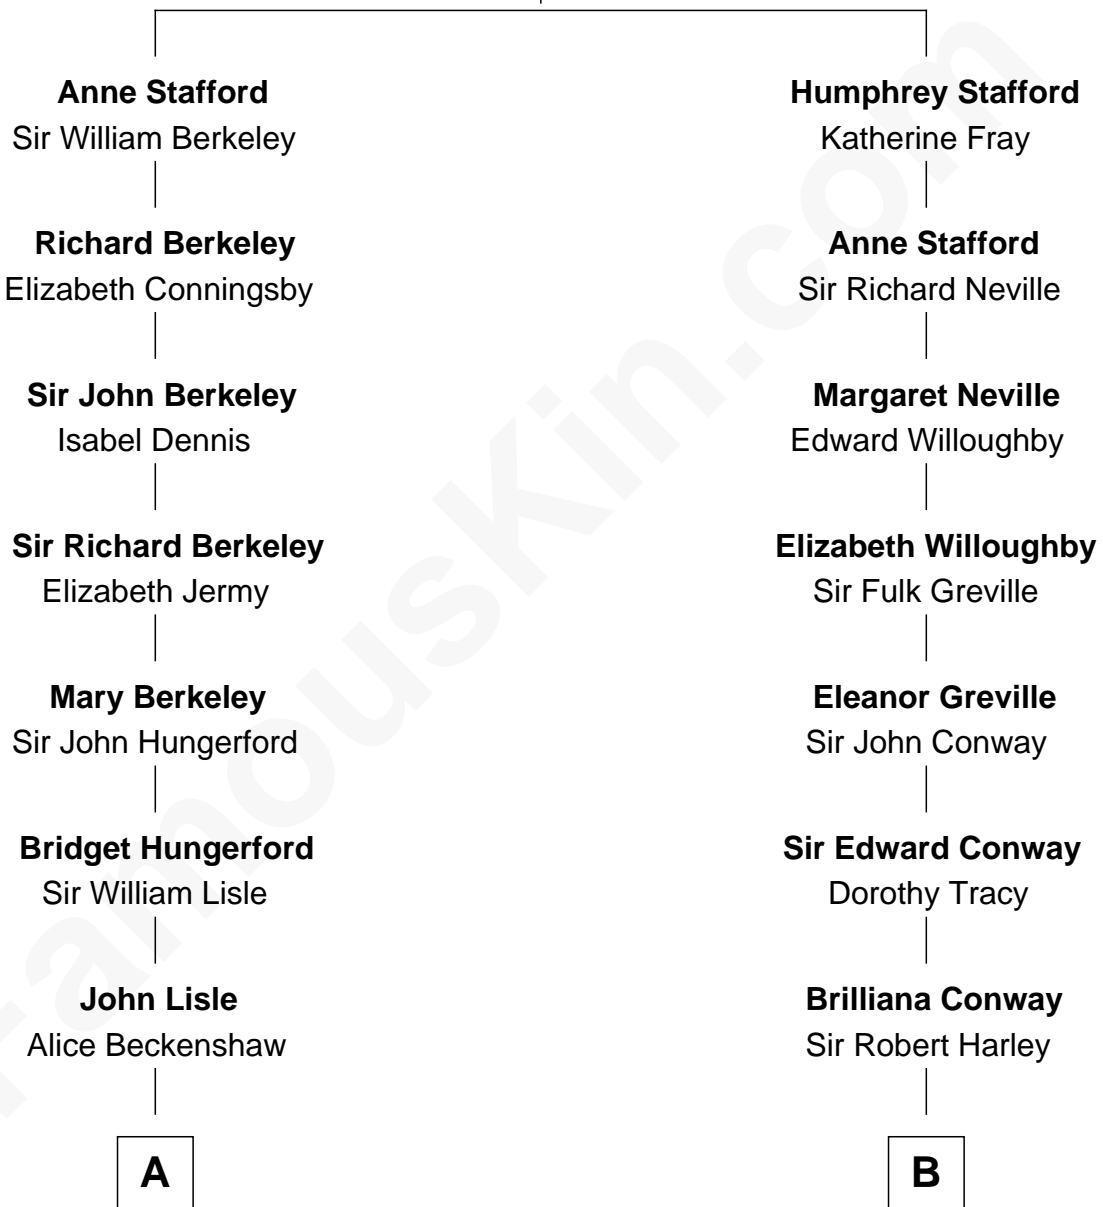

FamousKin.com
Relationship Chart of
George W. Bush
43rd U.S. President

16th cousin 2 times removed of
Queen Elizabeth II
Queen of the United Kingdom

Sir Humphrey Stafford
 Eleanor Aylesbury

C

George Herbert Walker Bush

Barbara Pierce

George W. Bush

43rd U.S. President

FamousKin.com