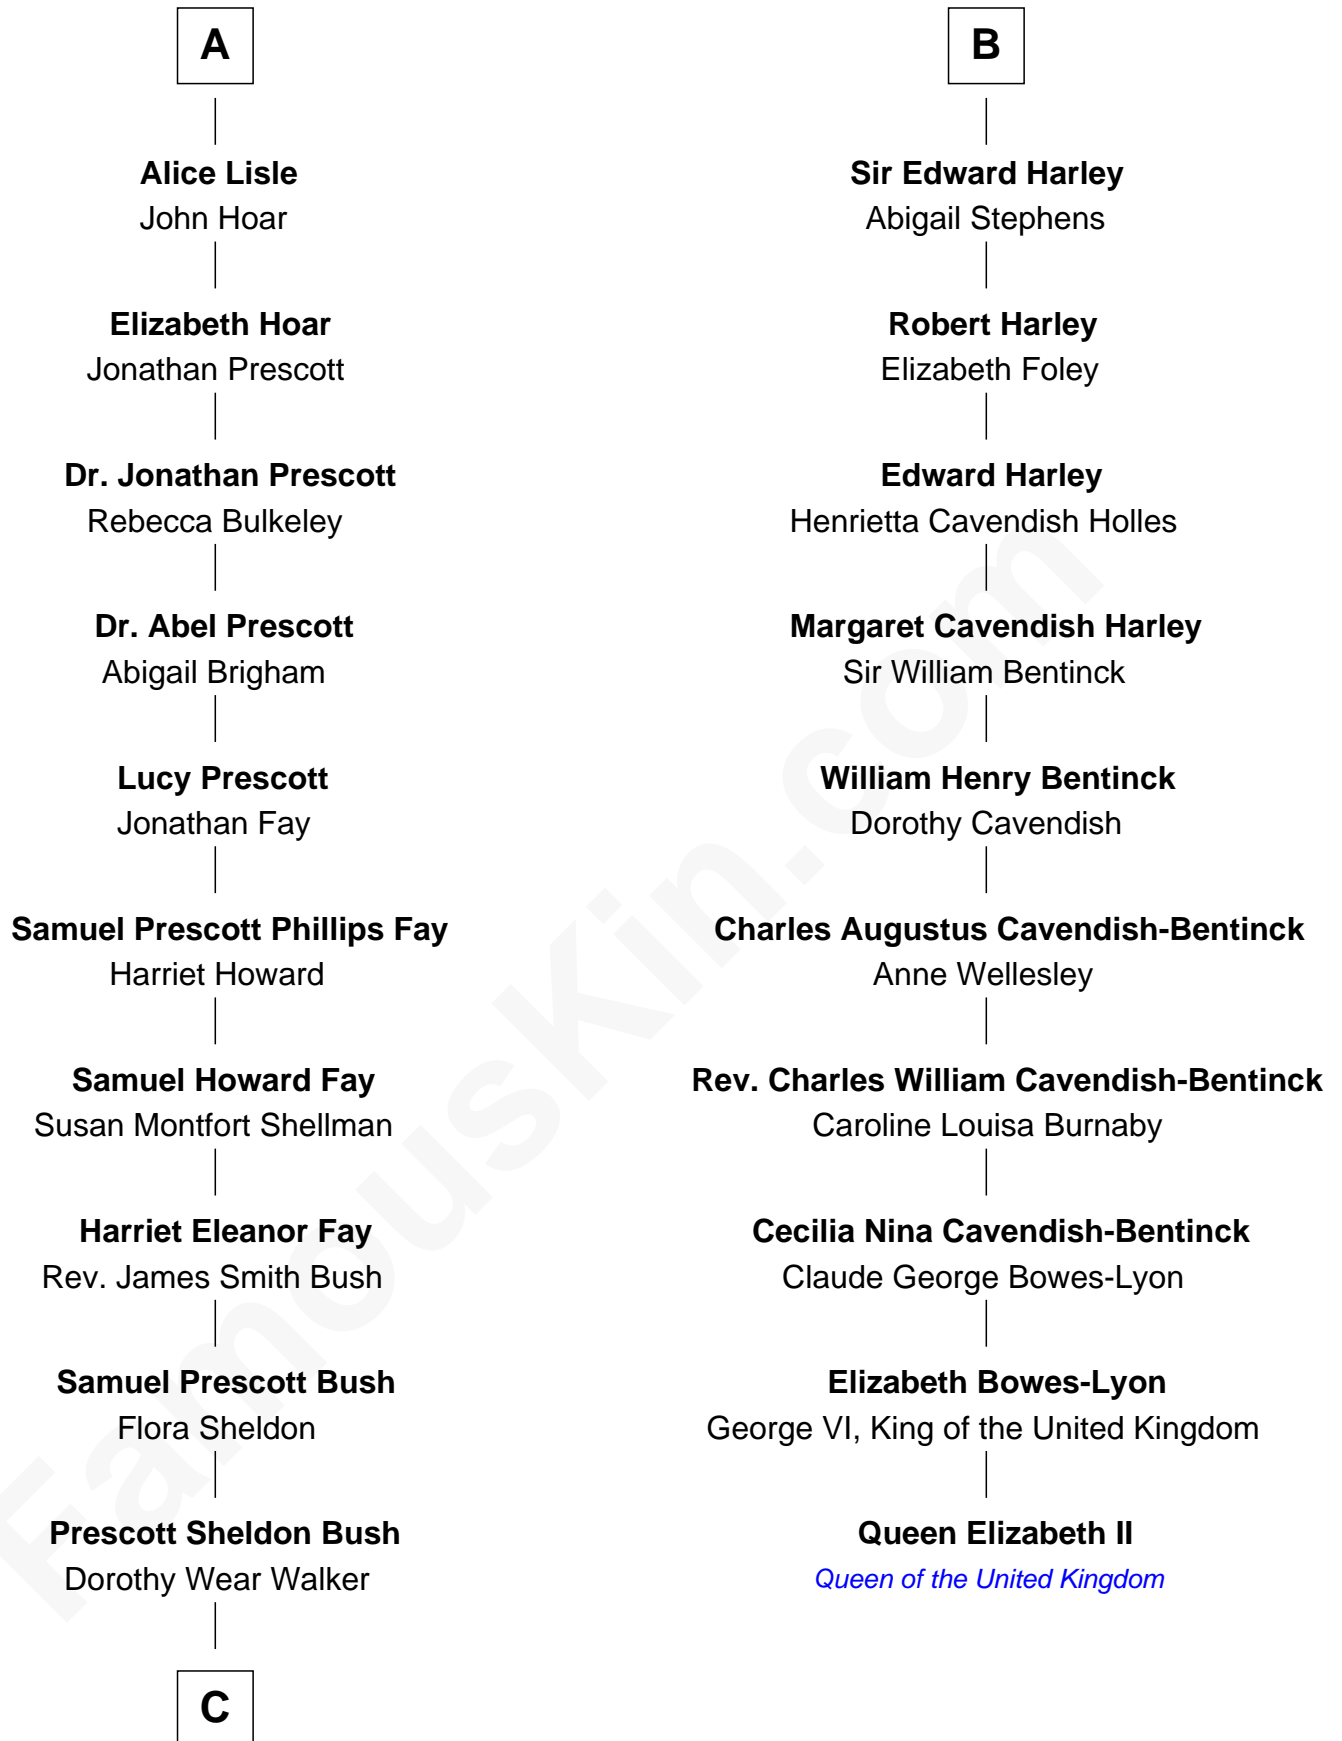

FamousKin.com
Relationship Chart of
George W. Bush
43rd U.S. President

16th cousin 2 times removed of
Queen Elizabeth II
Queen of the United Kingdom

Sir Humphrey Stafford
 Eleanor Aylesbury

C

George Herbert Walker Bush

Barbara Pierce

George W. Bush

43rd U.S. President

FamousKin.com