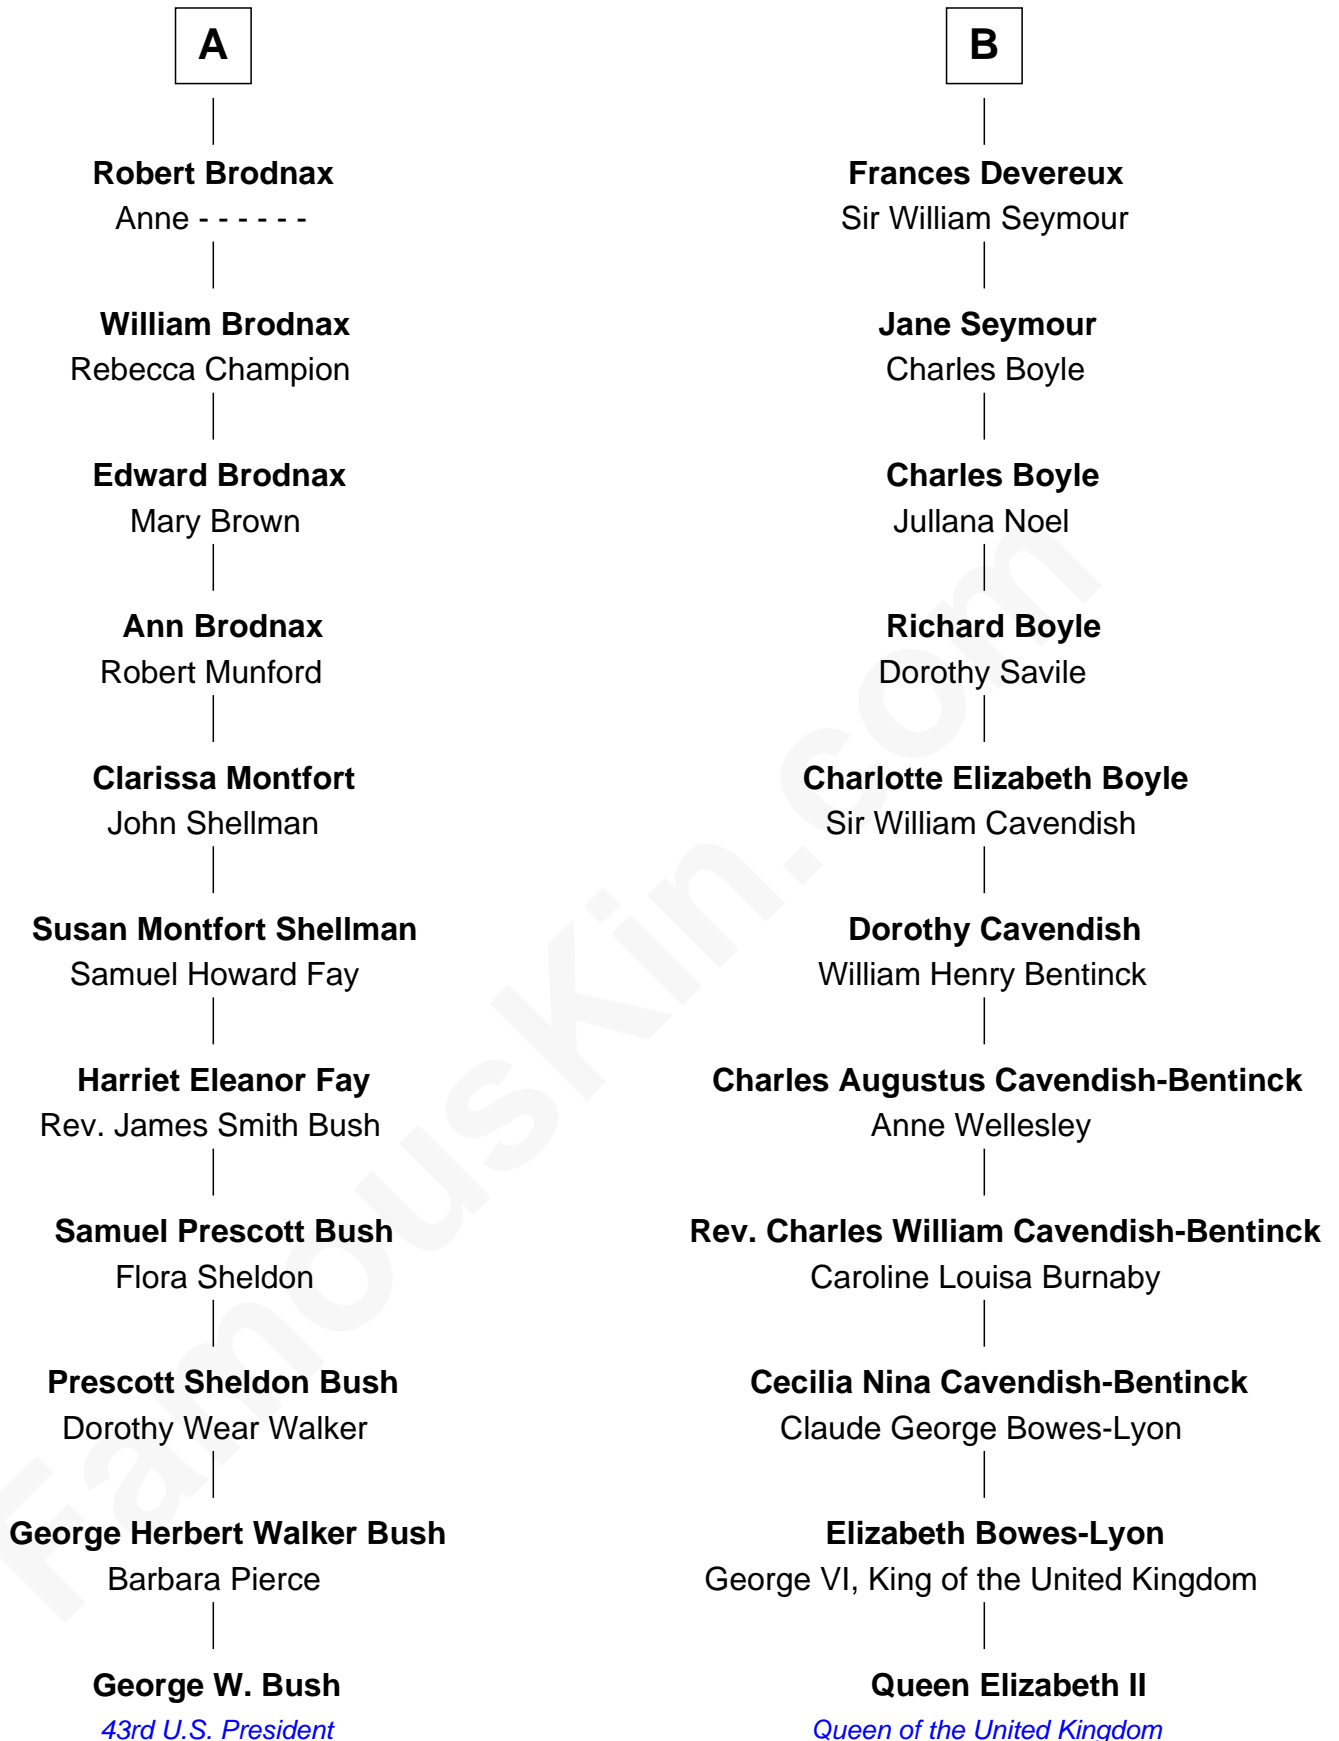

FamousKin.com Relationship Chart of

George W. Bush

43rd U.S. President

17th cousin of

Queen Elizabeth II

Queen of the United Kingdom

Sir Thomas Hoo

*with wife
Eleanor de Welles*

Margaret Butler

Barbara West

Sir John Guilford

Thomas Boleyn

Elizabeth Howard

Elizabeth Guilford

Sir William Cromer

Mary Boleyn

Sir William Carey

Dorothy Cromer

William Seyliard

Catherine Carey

Sir Francis Knollys

Elizabeth Seyliard

Cornelius Beresford

Lettice Knollys

Walter Devereux

Dorothy Beresford

John Brodnax

Sir Robert Devereux

Frances Walsingham

A

B

Elizabeth II photo by [Eric Draper](#)