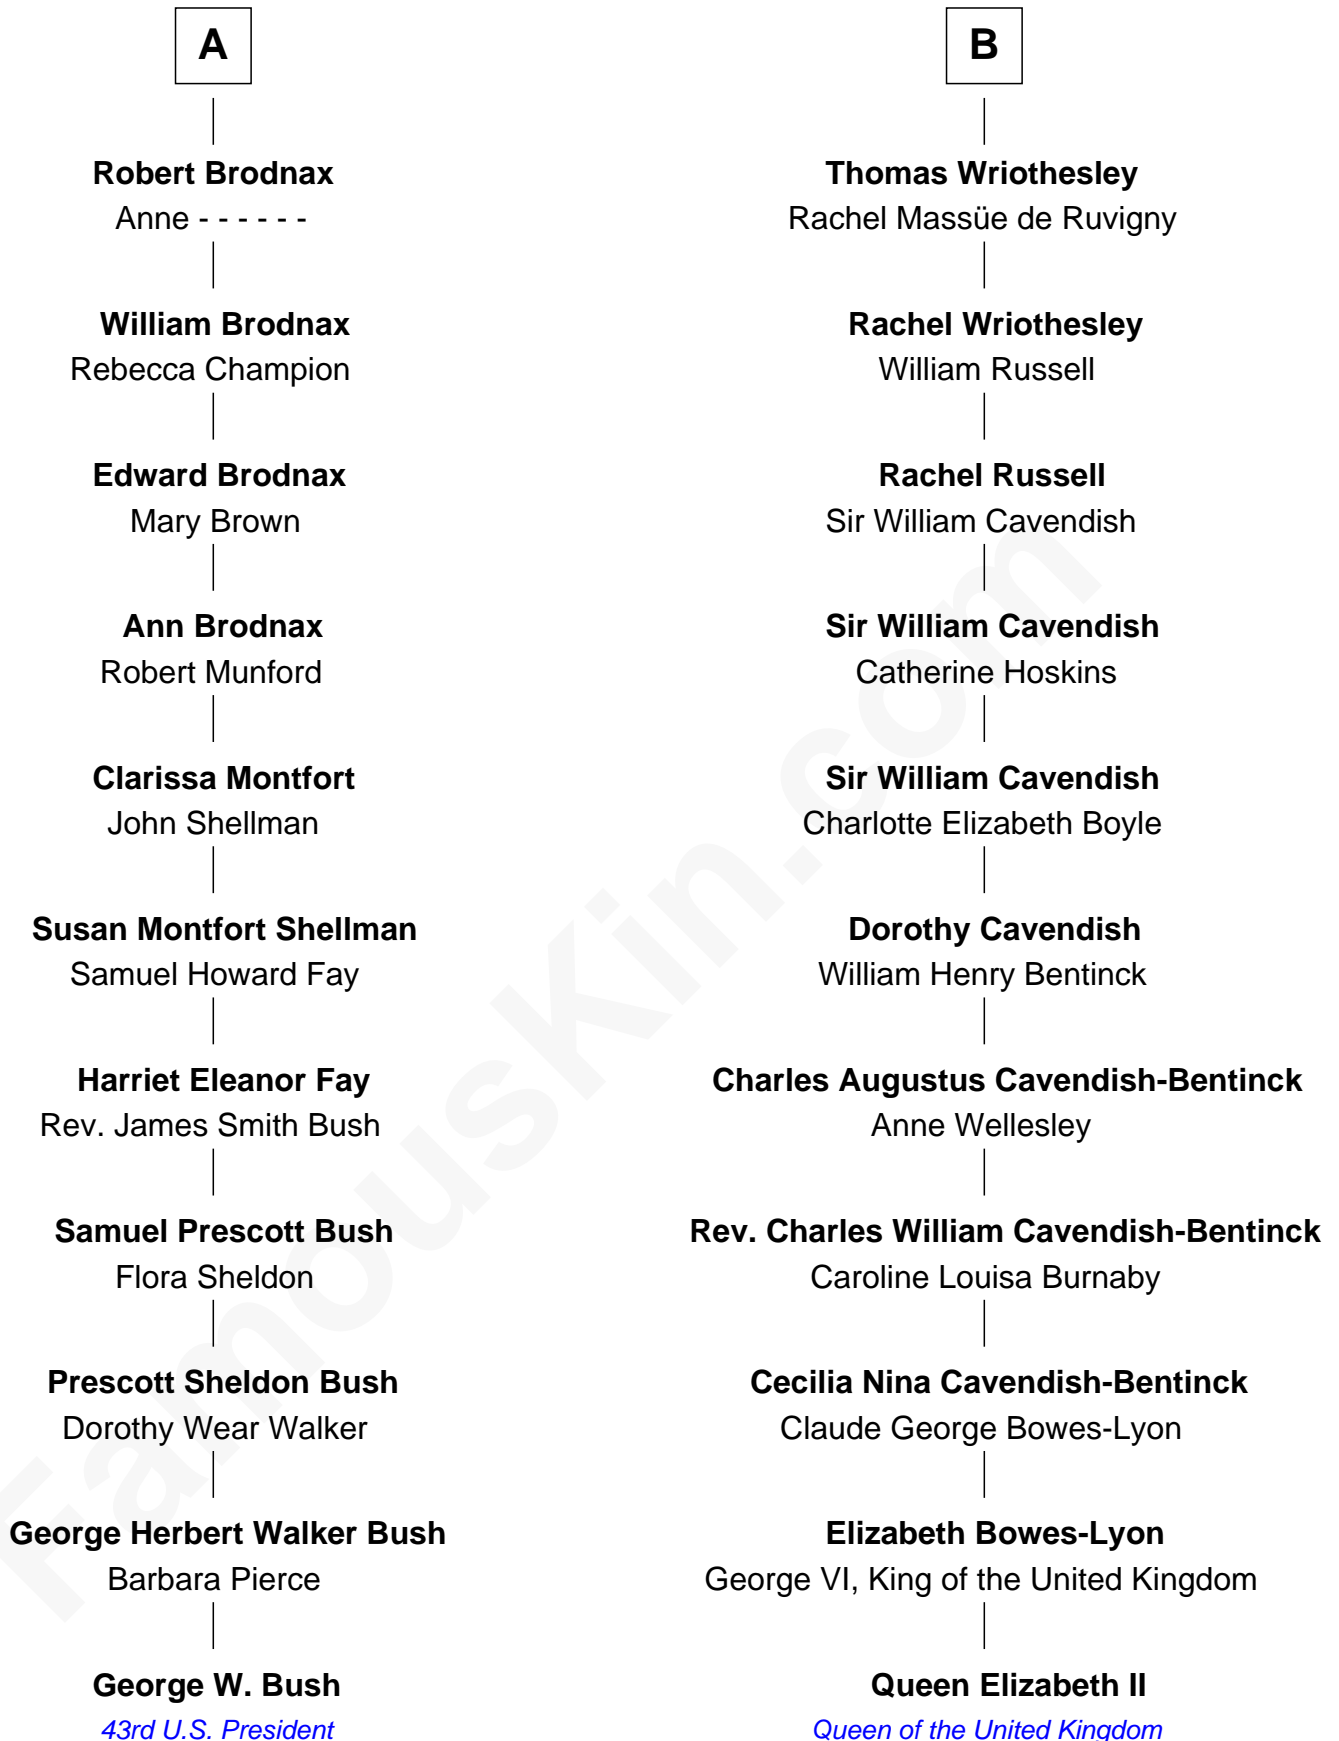

# FamousKin.com Relationship Chart of

**George W. Bush**  
43rd U.S. President

17th cousin of

**Queen Elizabeth II**  
Queen of the United Kingdom

**Sir Robert Hungerford**  
Margaret Botreaux

**Katherine Hungerford**

William Seyliard

**Elizabeth Seyliard**

Cornelius Beresford

**Dorothy Beresford**

John Brodnax

**A**

**Sir Robert Hungerford**

Eleanor Moleyns

**Sir Thomas Hungerford**

Anne Percy

**Mary Hungerford**

Sir Edward Hastings

**Sir George Hastings**

Anne Stafford

**Dorothy Hastings**

Sir Richard Devereux

**Elizabeth Devereux**

John Vernon

**Elizabeth Vernon**

Henry Wriothesley

**B**

Elizabeth II photo by [Eric Draper](#)