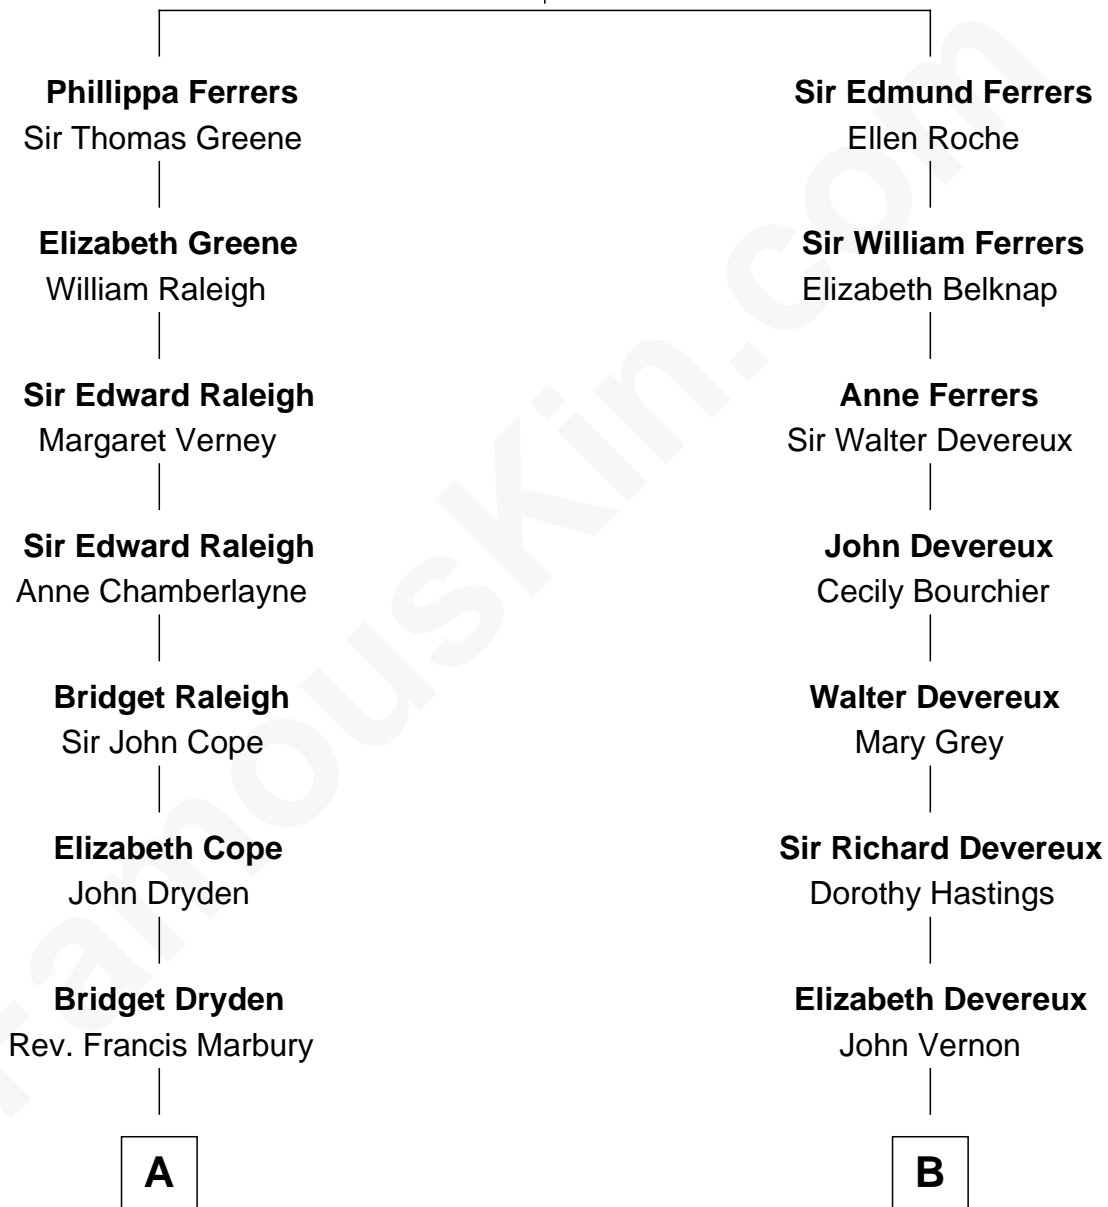

FamousKin.com Relationship Chart of

George W. Bush
43rd U.S. President

18th cousin 2 times removed of

Queen Elizabeth II
Queen of the United Kingdom

Robert de Ferrers
Margaret Despencer

FamousKin.com