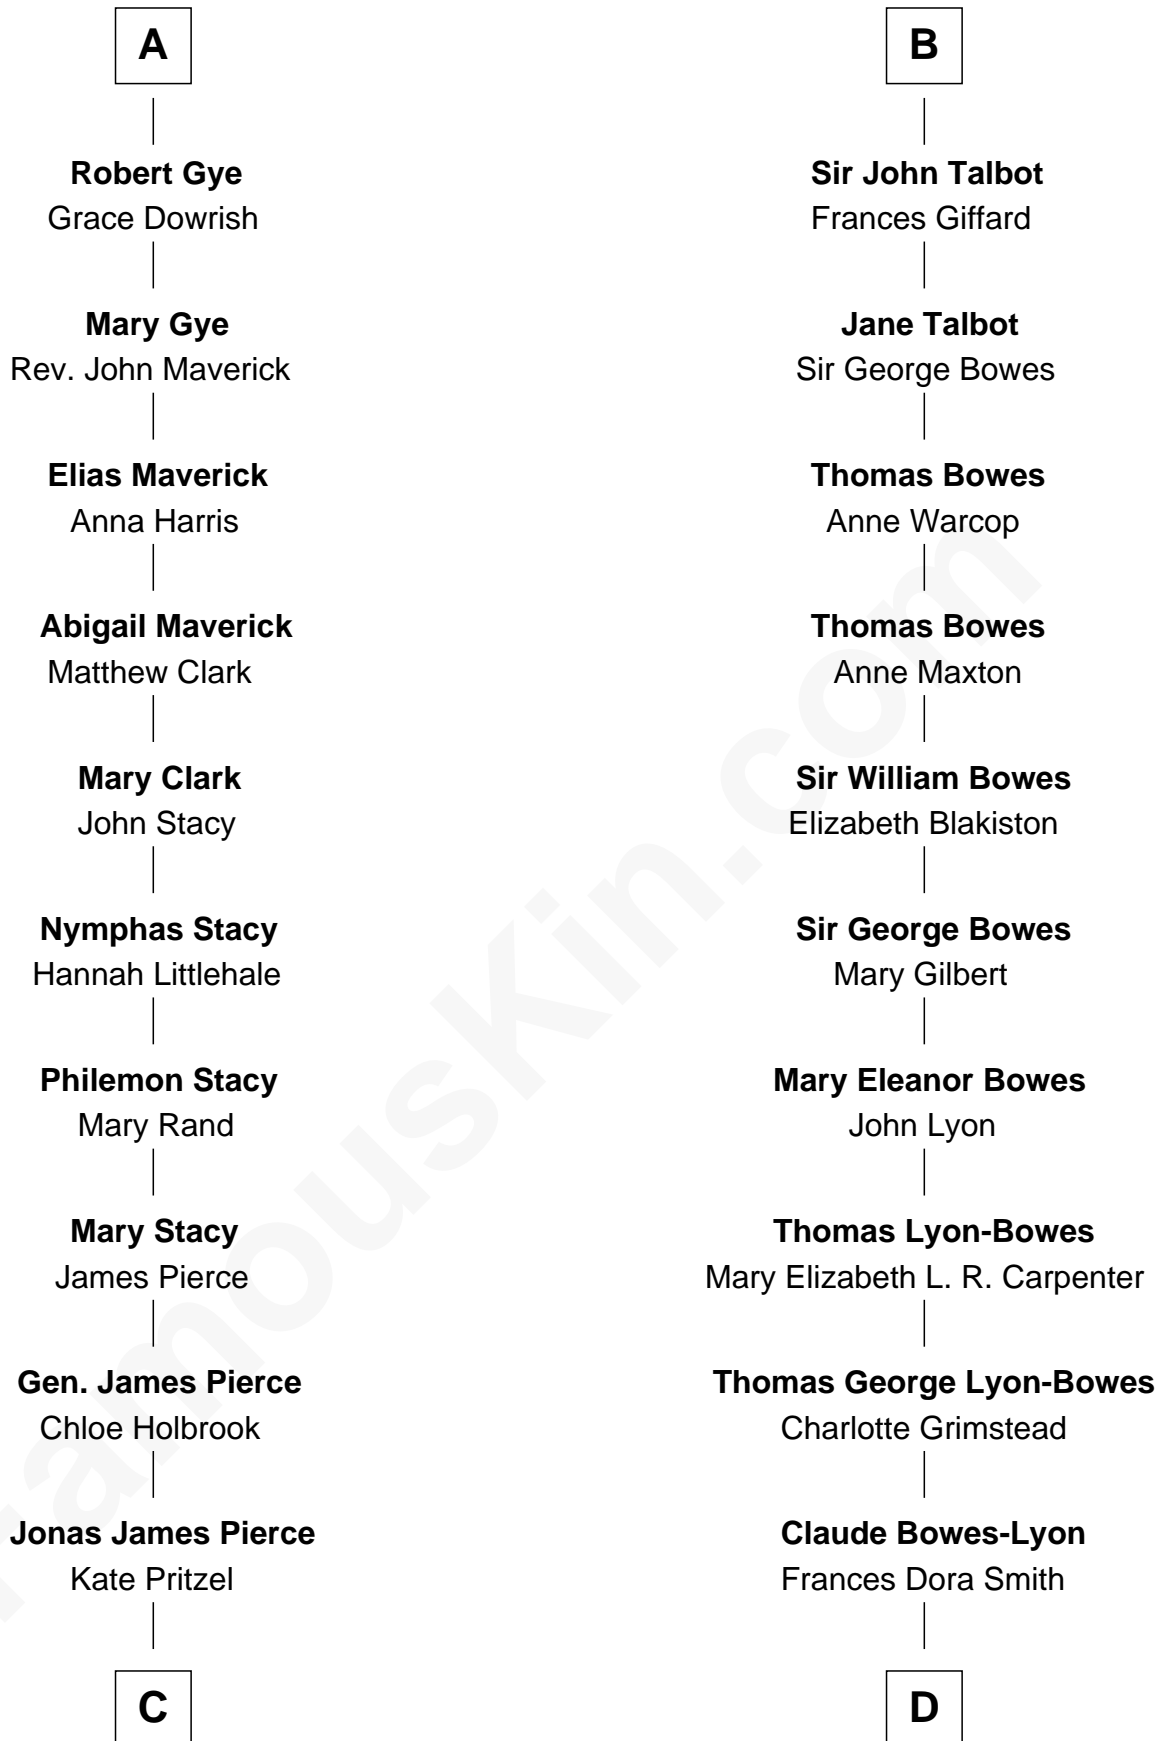

FamousKin.com Relationship Chart of

George W. Bush
43rd U.S. President

19th cousin 1 time removed of

Queen Elizabeth II
Queen of the United Kingdom

Henry Plantagenet
Maud de Chaworth

Elizabeth II photo by [Eric Draper](#)