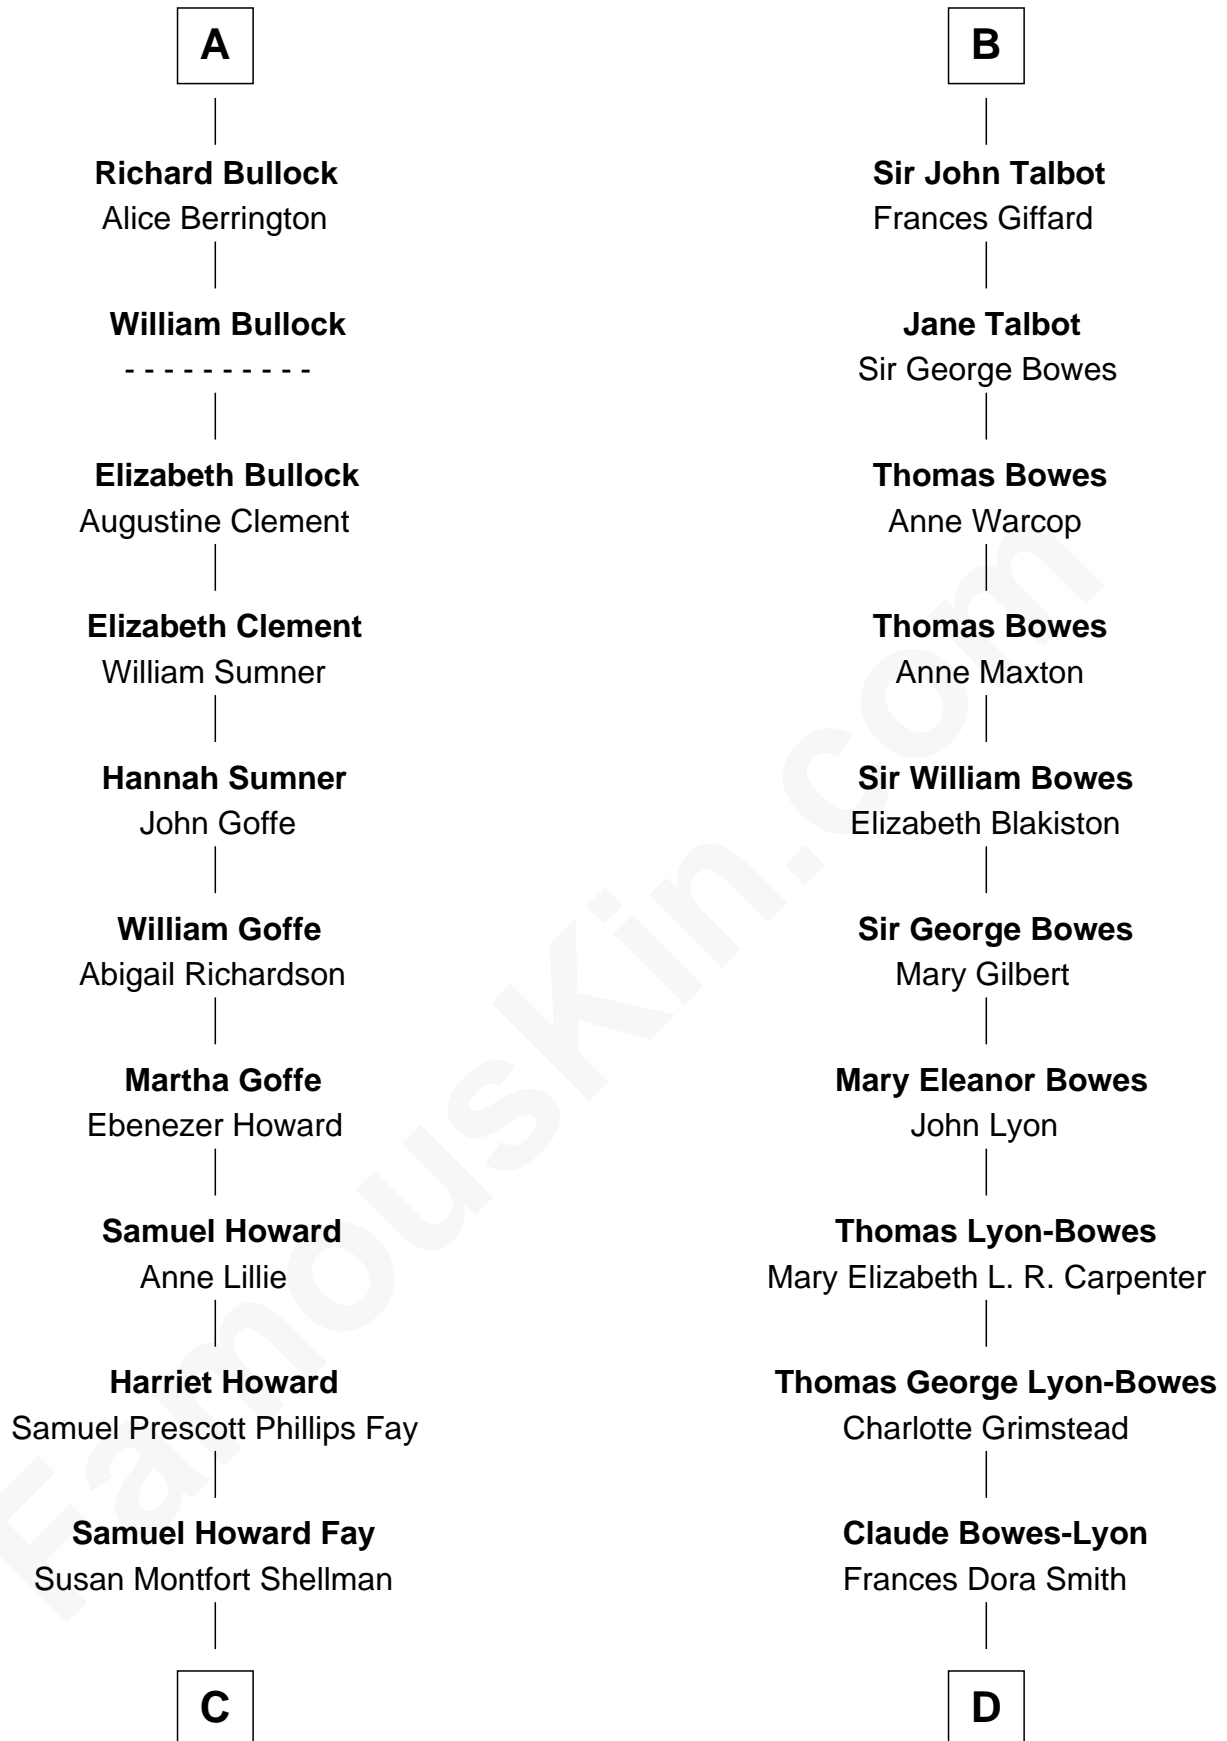

FamousKin.com
Relationship Chart of
George W. Bush
43rd U.S. President

19th cousin 2 times removed of
Queen Elizabeth II
Queen of the United Kingdom

Bartholomew de Badlesmere
 Margaret de Clare

C

Harriet Eleanor Fay
Rev. James Smith Bush

Samuel Prescott Bush
Flora Sheldon

Prescott Sheldon Bush
Dorothy Wear Walker

George Herbert Walker Bush
Barbara Pierce

George W. Bush
43rd U.S. President

D

Claude George Bowes-Lyon
Cecilia Nina Cavendish-Bentinck

Elizabeth Bowes-Lyon
George VI, King of the United Kingdom

Queen Elizabeth II
Queen of the United Kingdom