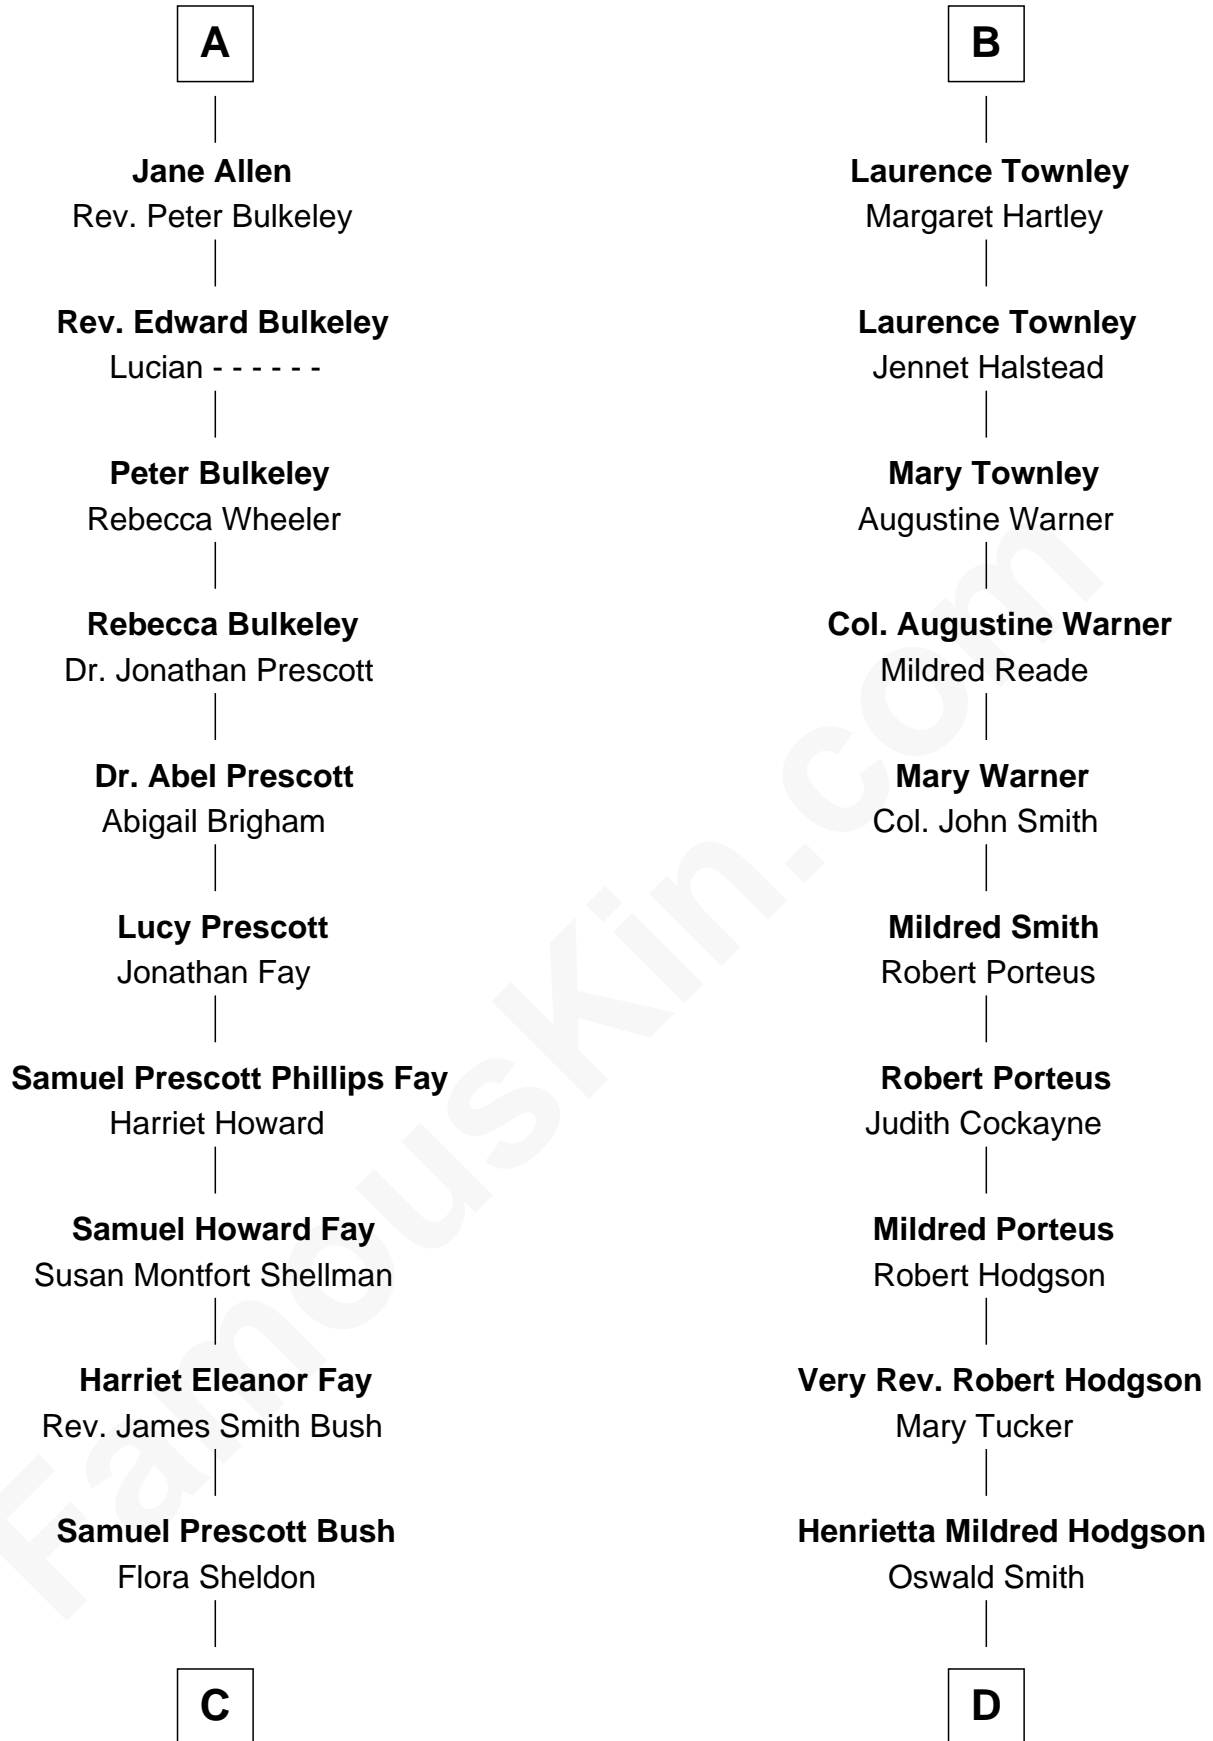

# FamousKin.com Relationship Chart of

**George W. Bush**  
43rd U.S. President

19th cousin 1 time removed of

**Queen Elizabeth II**  
Queen of the United Kingdom

Elizabeth II photo by [Eric Draper](#)