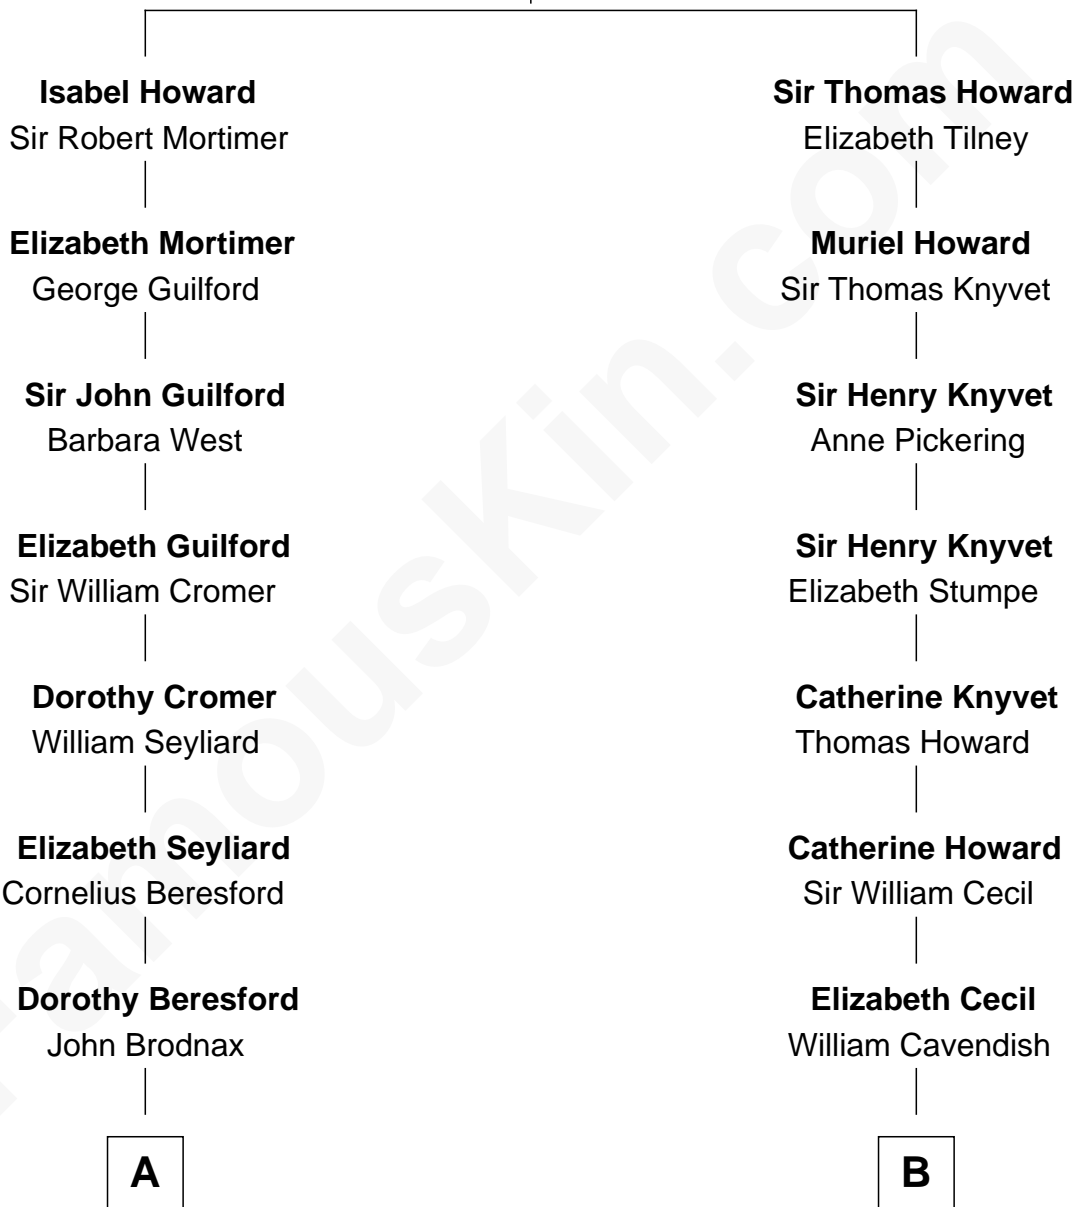

# FamousKin.com Relationship Chart of

**George W. Bush**

*43rd U.S. President*

16th cousin 1 time removed of

**Queen Elizabeth II**

*Queen of the United Kingdom*

**Sir John Howard**

Katherine Moleyns

Elizabeth II photo by [Eric Draper](#)