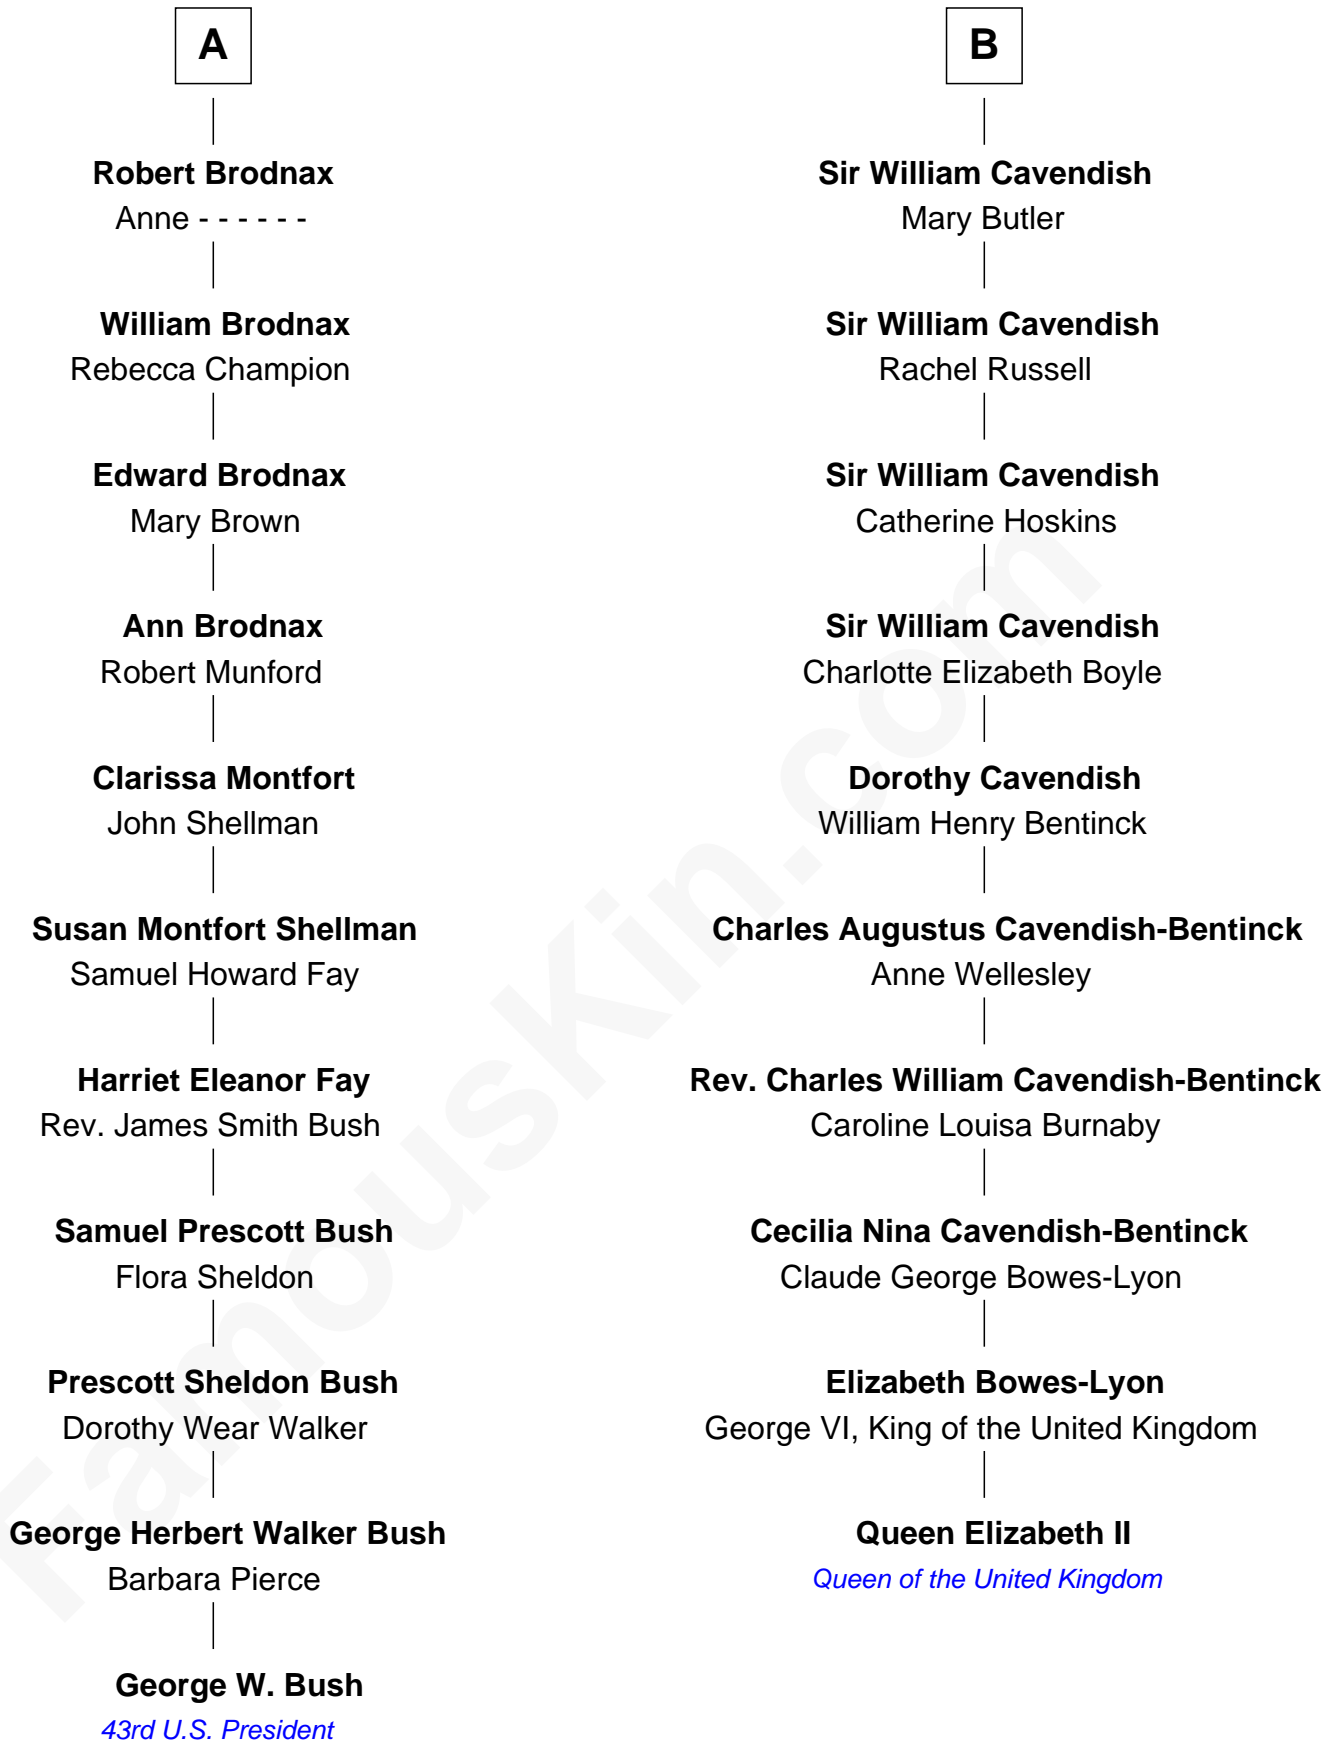

# FamousKin.com Relationship Chart of

**George W. Bush**

*43rd U.S. President*

16th cousin 1 time removed of

**Queen Elizabeth II**

*Queen of the United Kingdom*

**Sir John Howard**

Katherine Moleyns

Elizabeth II photo by [Eric Draper](#)