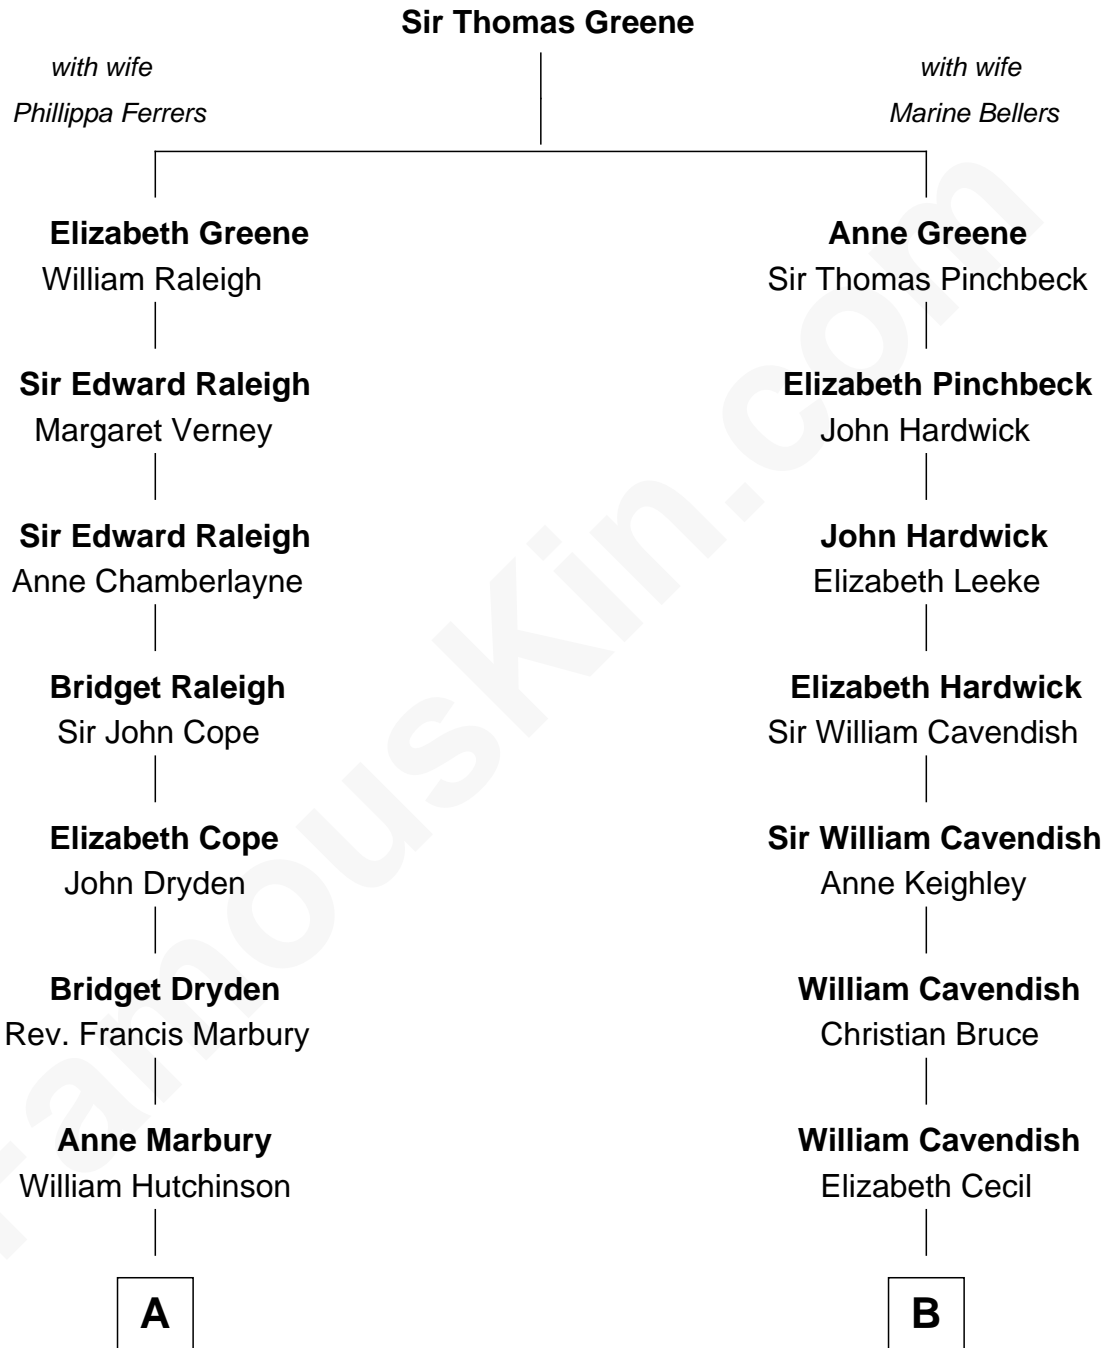

FamousKin.com
Relationship Chart of
George W. Bush
43rd U.S. President

16th cousin 3 times removed of
Queen Elizabeth II
Queen of the United Kingdom

C

—
Prescott Sheldon Bush

Dorothy Wear Walker

—
George Herbert Walker Bush

Barbara Pierce

—
George W. Bush

43rd U.S. President

FamousKin.com