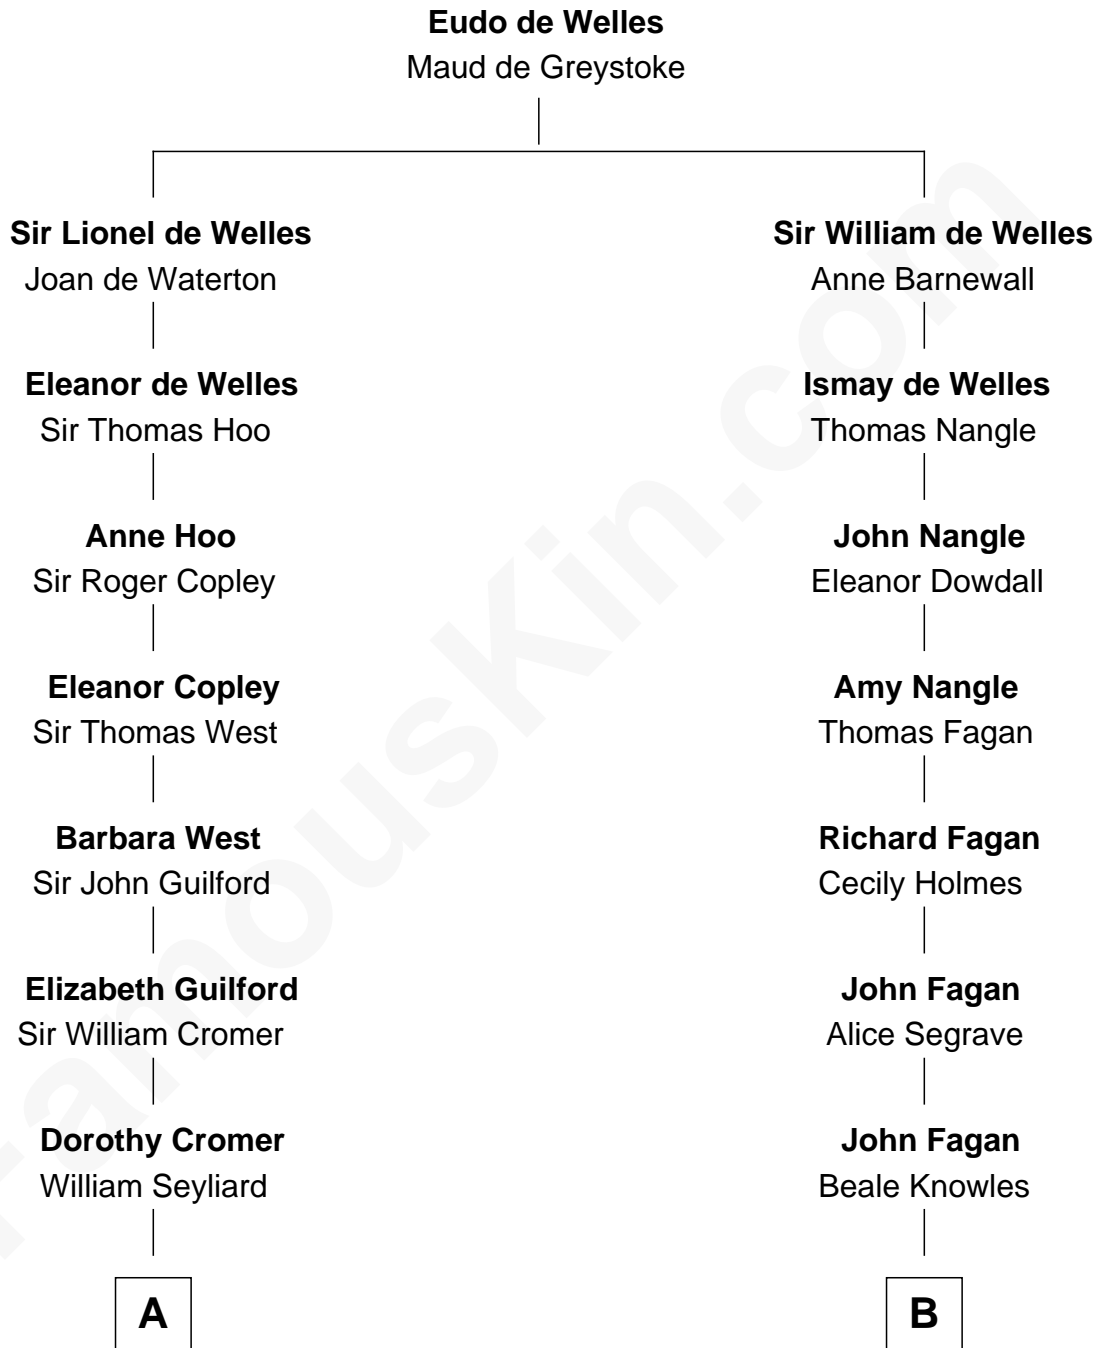

FamousKin.com Relationship Chart of

George W. Bush
43rd U.S. President

15th cousin 4 times removed of

Queen Elizabeth II
Queen of the United Kingdom

C

—
Prescott Sheldon Bush

Dorothy Wear Walker

—
George Herbert Walker Bush

Barbara Pierce

—
George W. Bush

43rd U.S. President

FamousKin.com