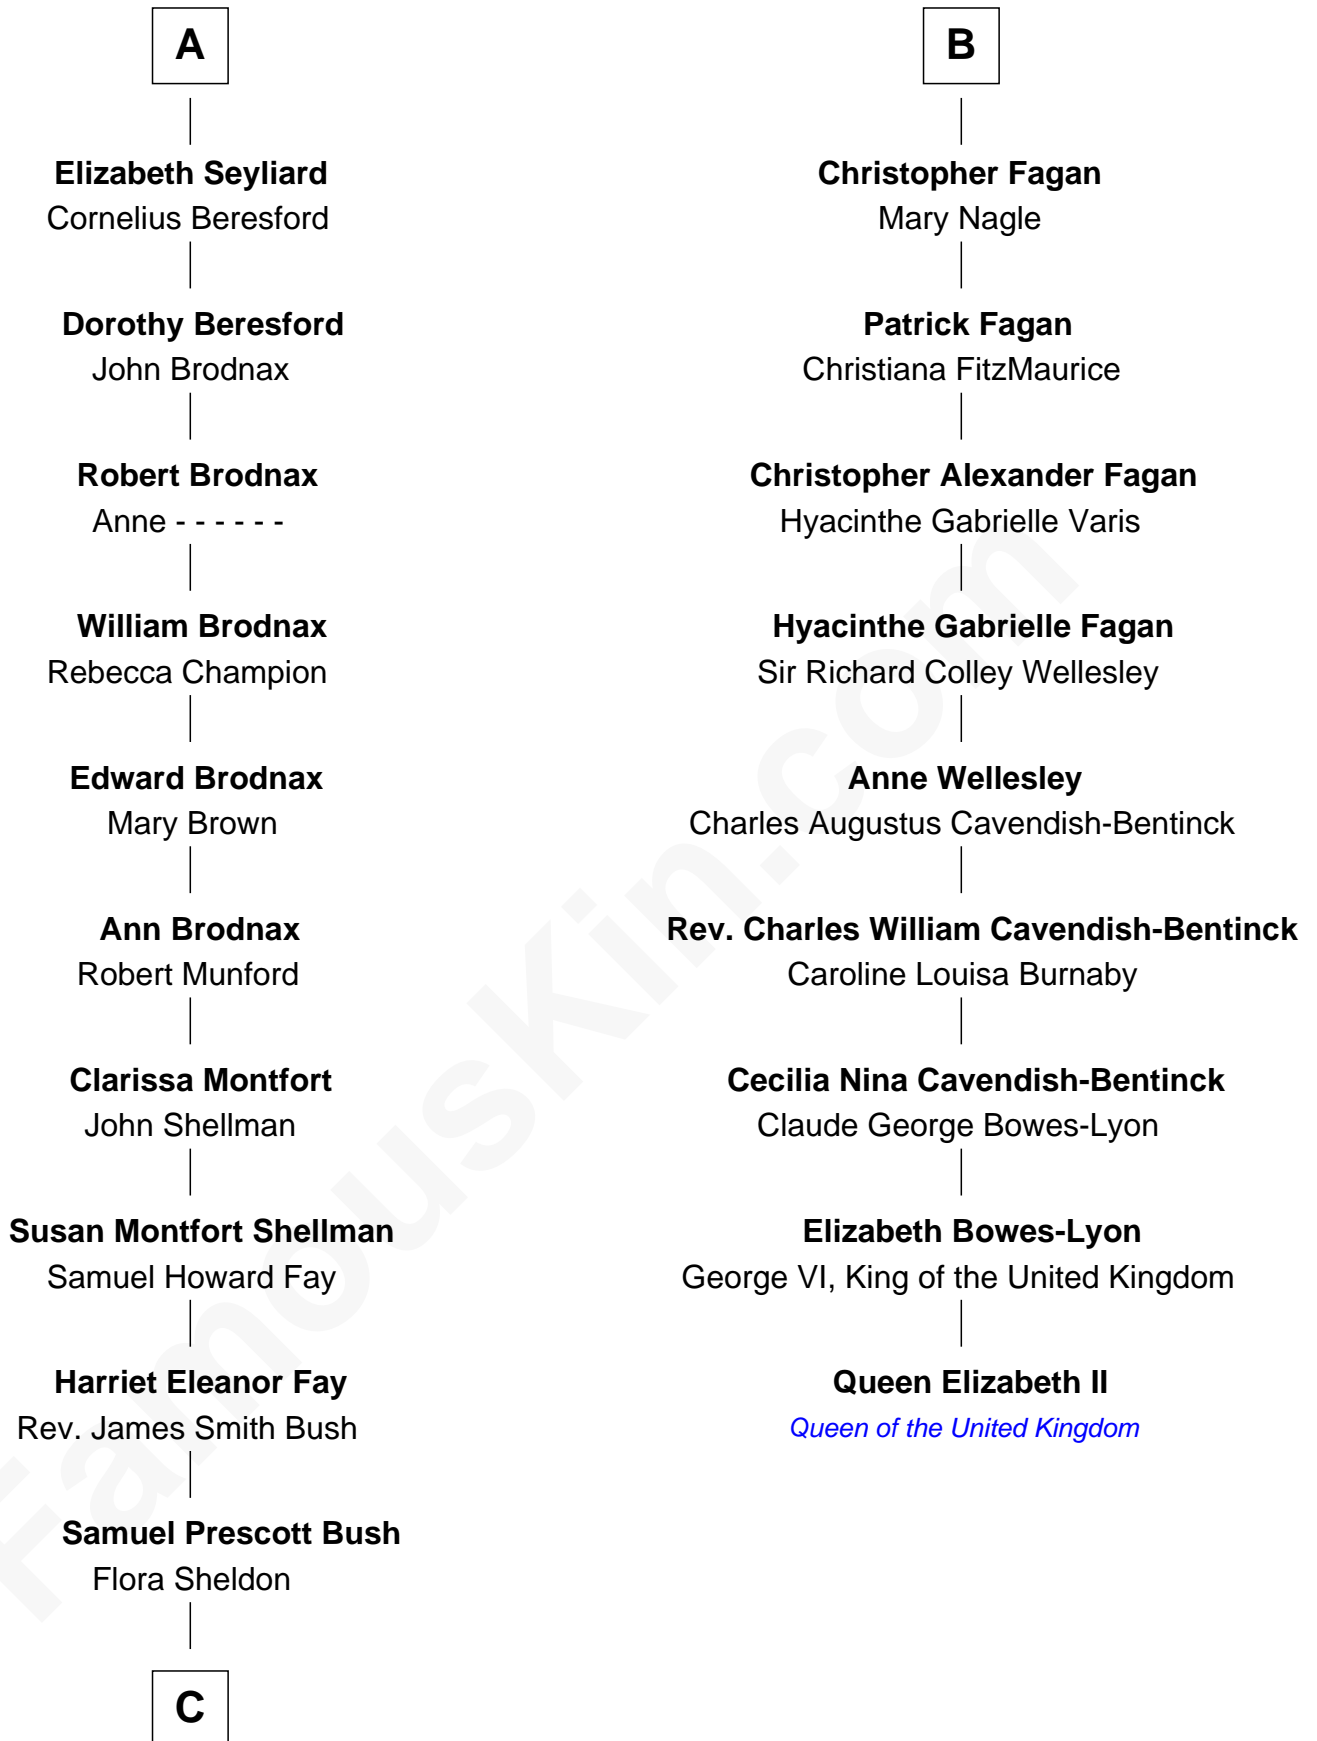

FamousKin.com Relationship Chart of

George W. Bush
43rd U.S. President

15th cousin 4 times removed of

Queen Elizabeth II
Queen of the United Kingdom

C

—
Prescott Sheldon Bush

Dorothy Wear Walker

—
George Herbert Walker Bush

Barbara Pierce

—
George W. Bush

43rd U.S. President

FamousKin.com