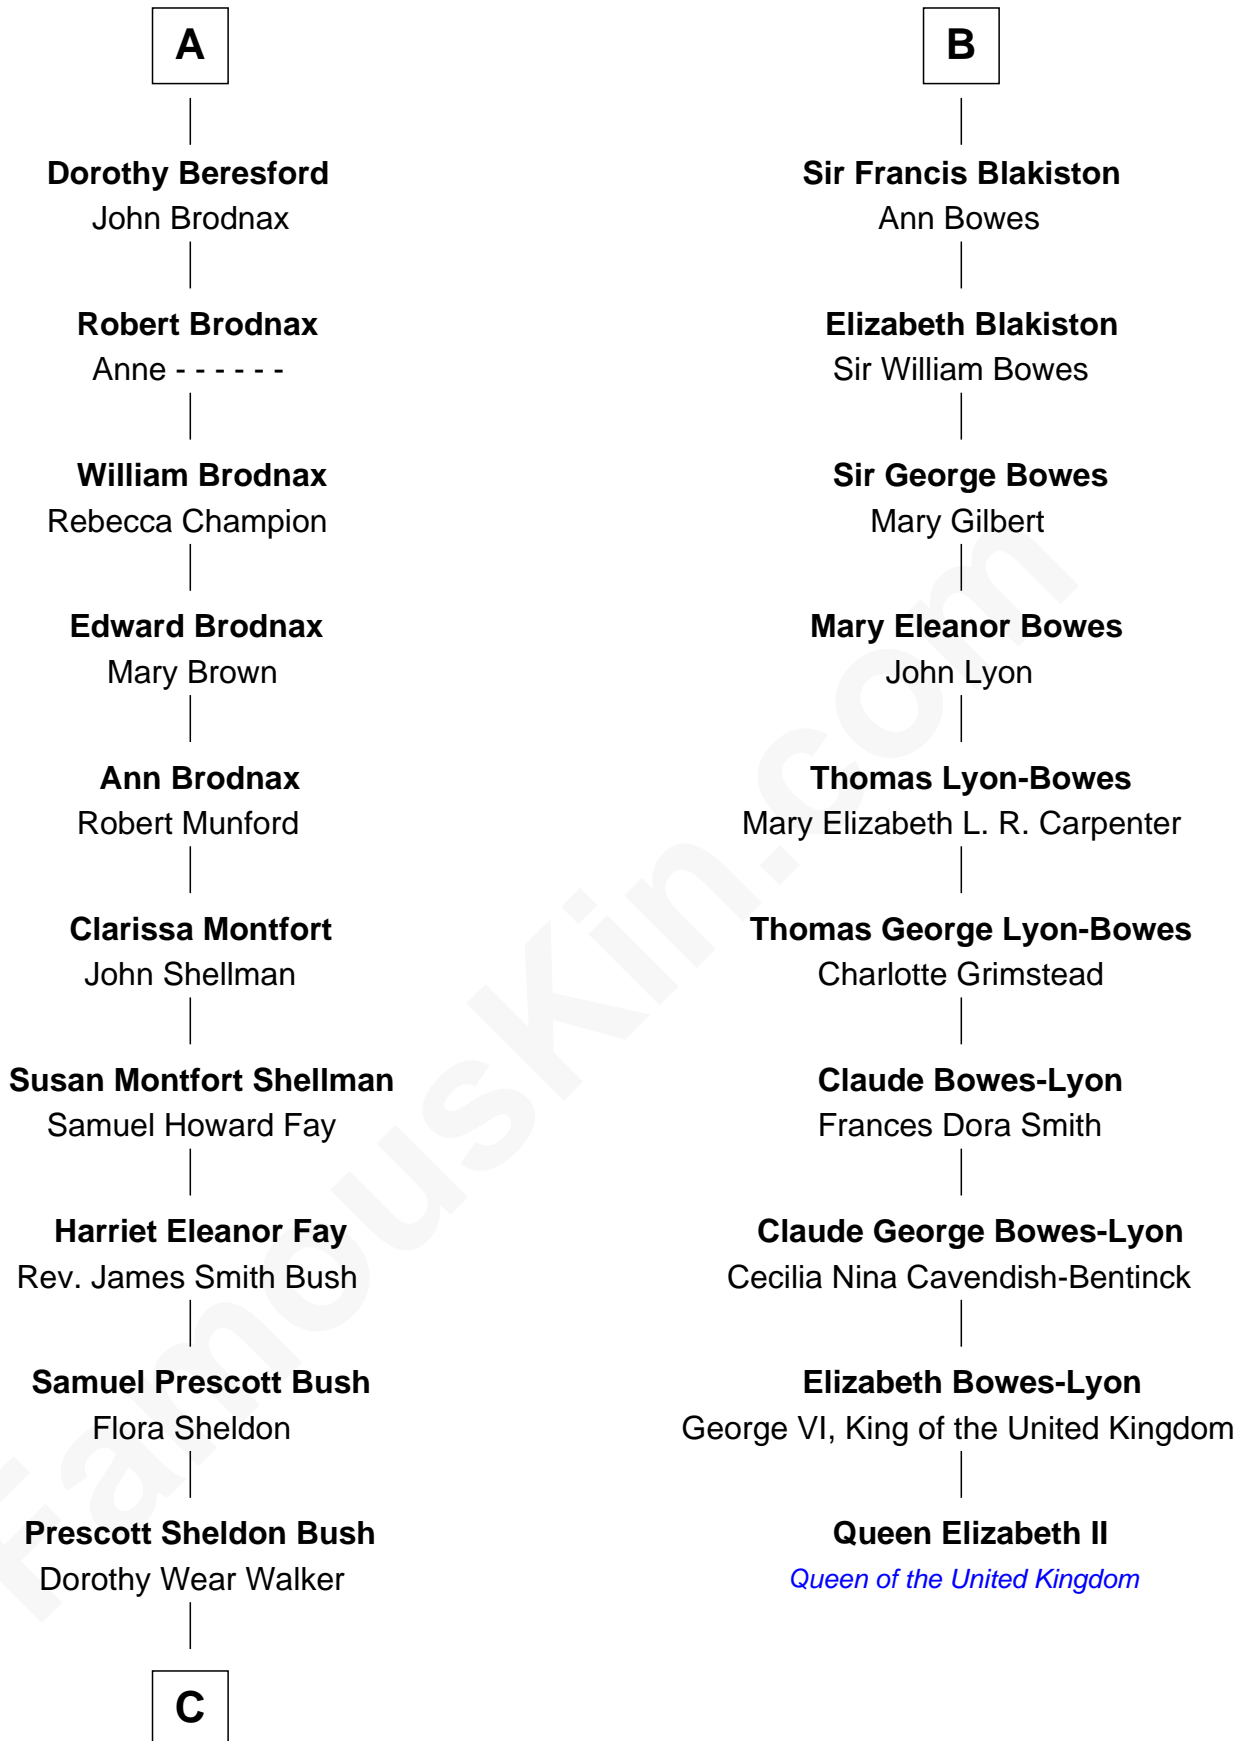

FamousKin.com Relationship Chart of

George W. Bush

43rd U.S. President

16th cousin 2 times removed of

Queen Elizabeth II

Queen of the United Kingdom

Sir Lionel de Welles

Joan de Waterton

George Herbert Walker Bush

Barbara Pierce

George W. Bush

43rd U.S. President

FamousKin.com