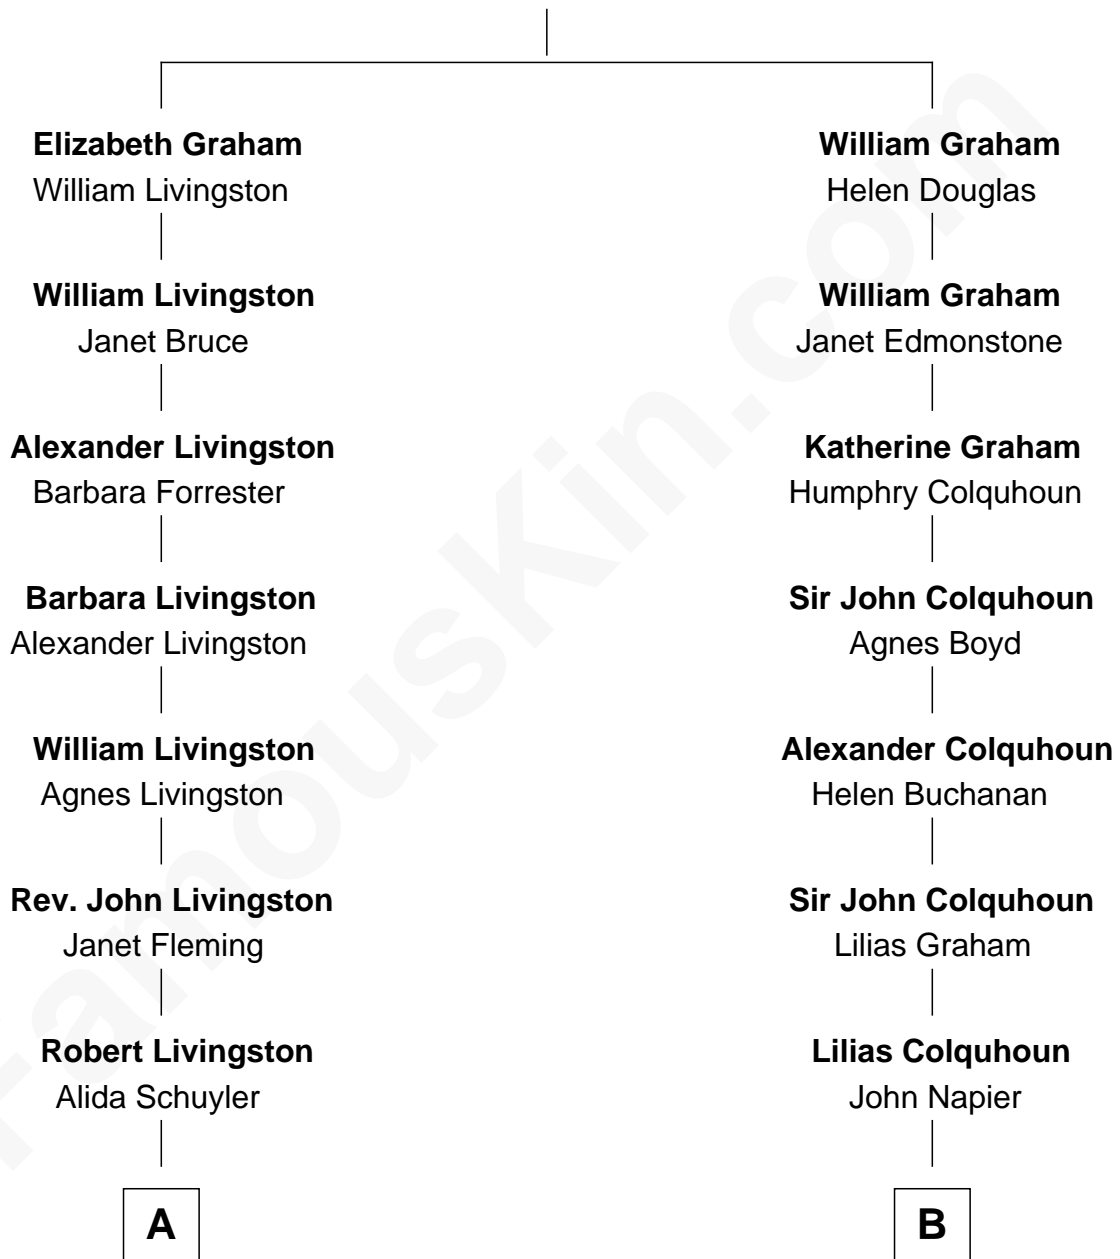

FamousKin.com Relationship Chart of

George W. Bush

43rd U.S. President

16th cousin 1 time removed of

Tilda Swinton

Movie Actress

Patrick Graham

Christian Erskine

Tilda Swinton photo by [Nicolas Genin](#) (CC BY-SA 2.0)