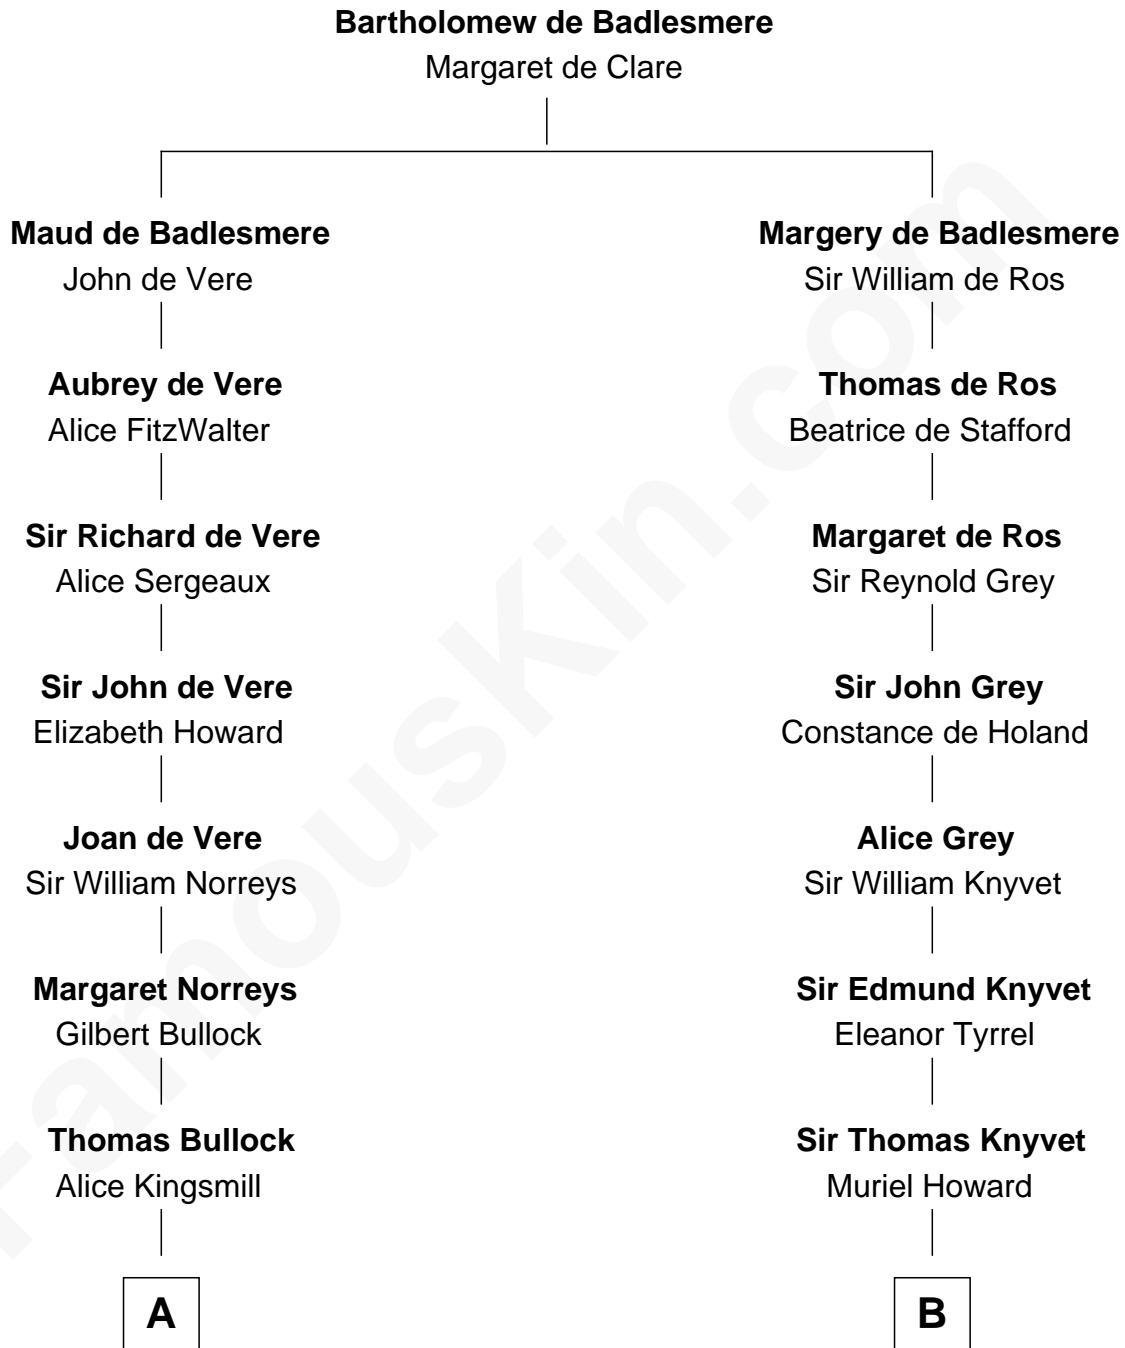

**FamousKin.com**  
**Relationship Chart of**  
**George W. Bush**  
*43rd U.S. President*

**20th cousin 1 time removed of**  
**Tilda Swinton**  
*Movie Actress*

**C**

**Harriet Eleanor Fay**  
Rev. James Smith Bush

**Samuel Prescott Bush**  
Flora Sheldon

**Prescott Sheldon Bush**  
Dorothy Wear Walker

**George Herbert Walker Bush**  
Barbara Pierce

**George W. Bush**  
*43rd U.S. President*

**D**

**Gertrude Clare Fetherstonhaugh**  
Cecil George Herbert Alers-Hankey

**Mariora Beatrice Evelyn Rochfort Alers-Hankey**  
Alan Henry Campbell Swinton

**Sir John Swinton**  
Judith Balfour Killen

**Tilda Swinton**  
*Movie Actress*