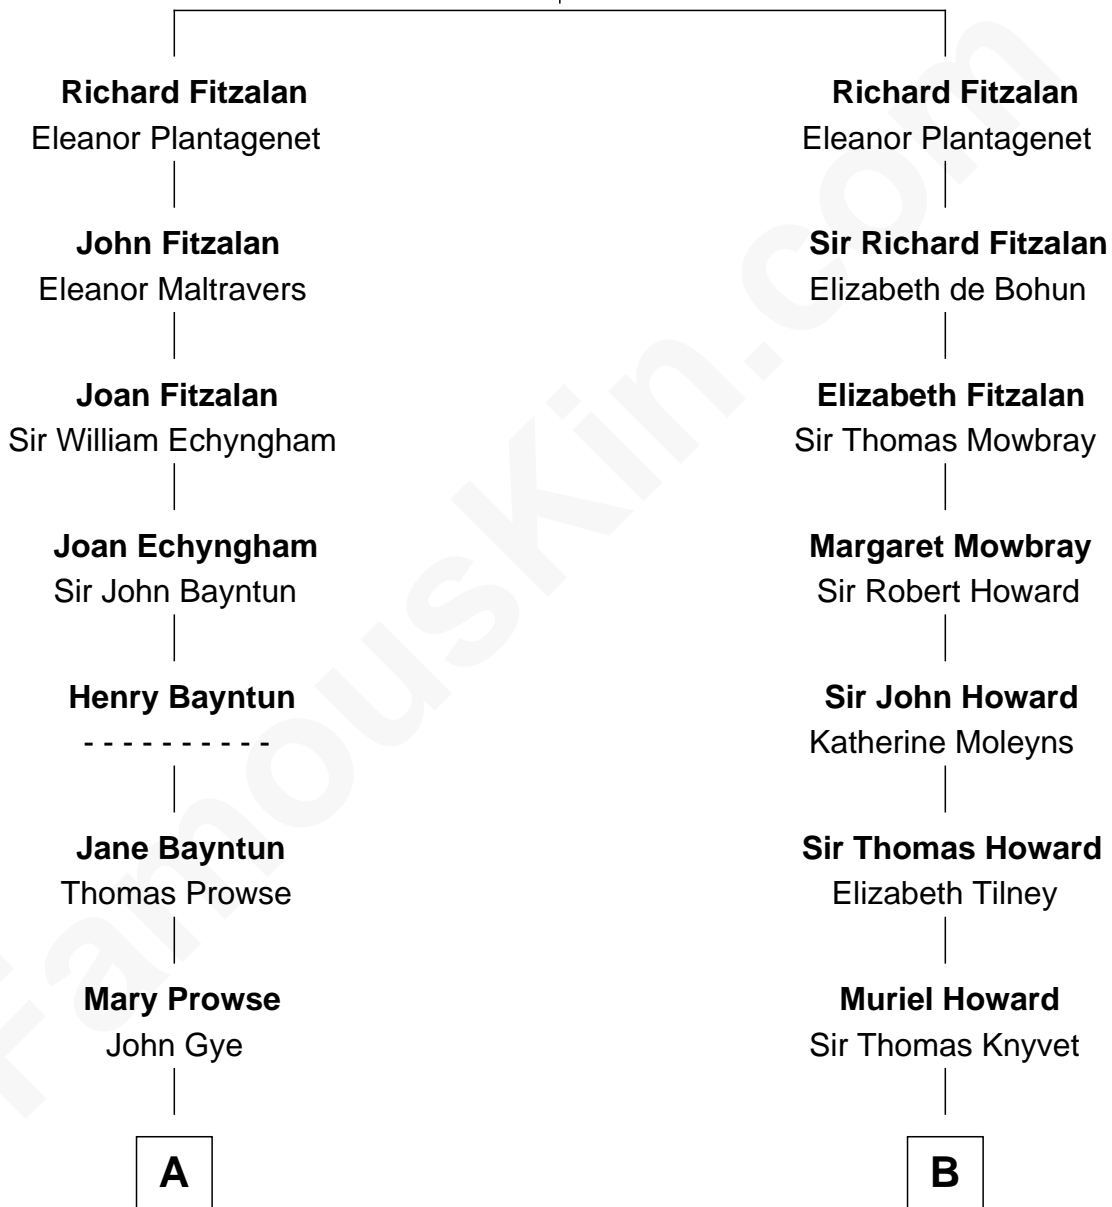

# FamousKin.com Relationship Chart of

**George W. Bush**  
43rd U.S. President

20th cousin of

**Tilda Swinton**  
Movie Actress

**Edmund Fitzalan**  
Alice de Warenne

Tilda Swinton photo by [Nicolas Genin](#) (CC BY-SA 2.0)