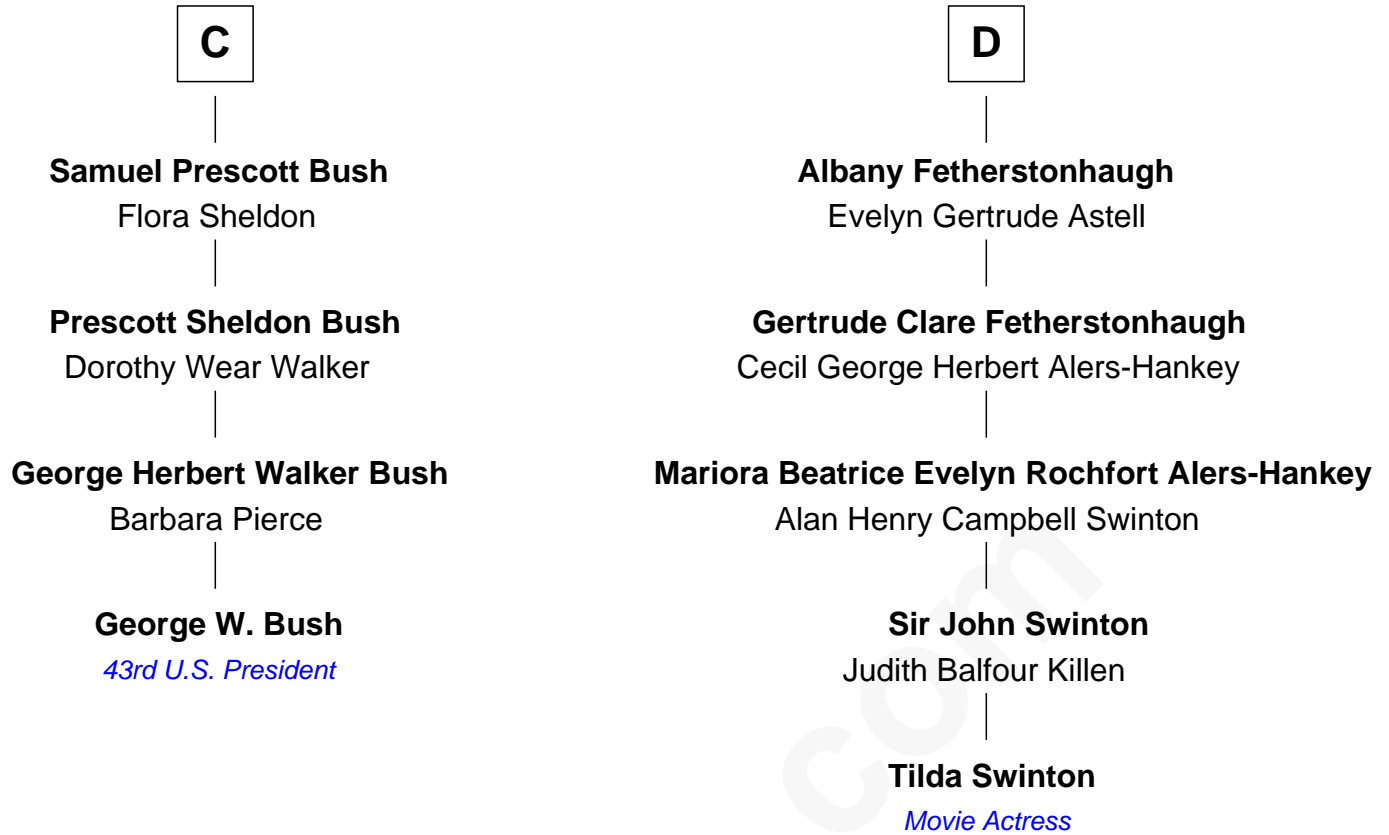

FamousKin.com Relationship Chart of

George W. Bush

43rd U.S. President

20th cousin 1 time removed of

Tilda Swinton

Movie Actress

Sir William de la Pole

Katherine de Norwich

Tilda Swinton photo by [Nicolas Genin](#) (CC BY-SA 2.0)