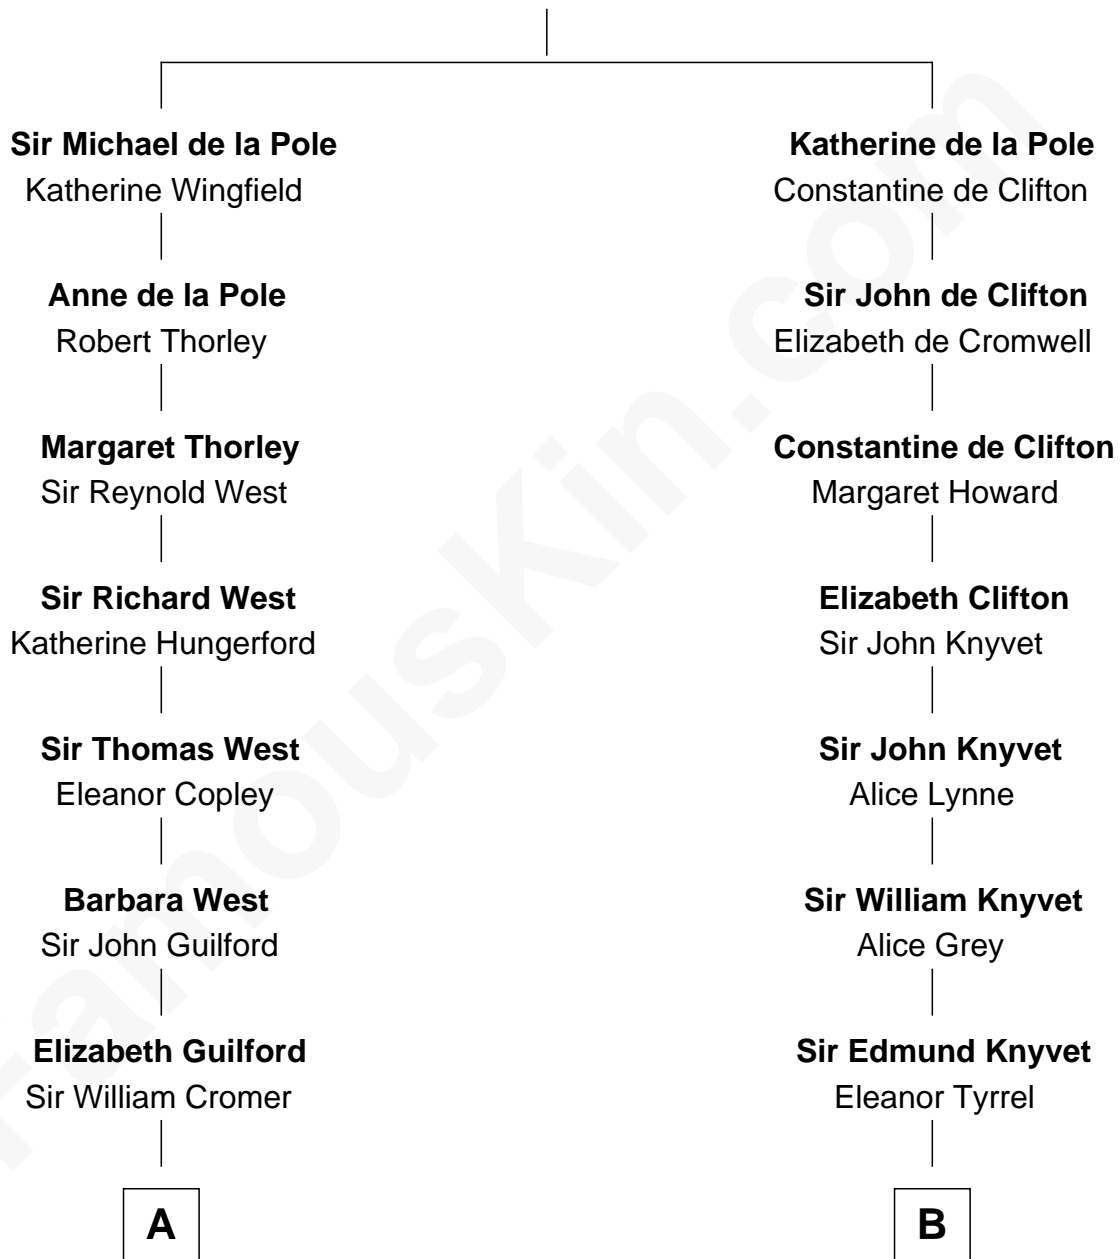

FamousKin.com Relationship Chart of

George W. Bush

43rd U.S. President

20th cousin 1 time removed of

Tilda Swinton

Movie Actress

Sir William de la Pole

Katherine de Norwich

Tilda Swinton photo by [Nicolas Genin](#) (CC BY-SA 2.0)