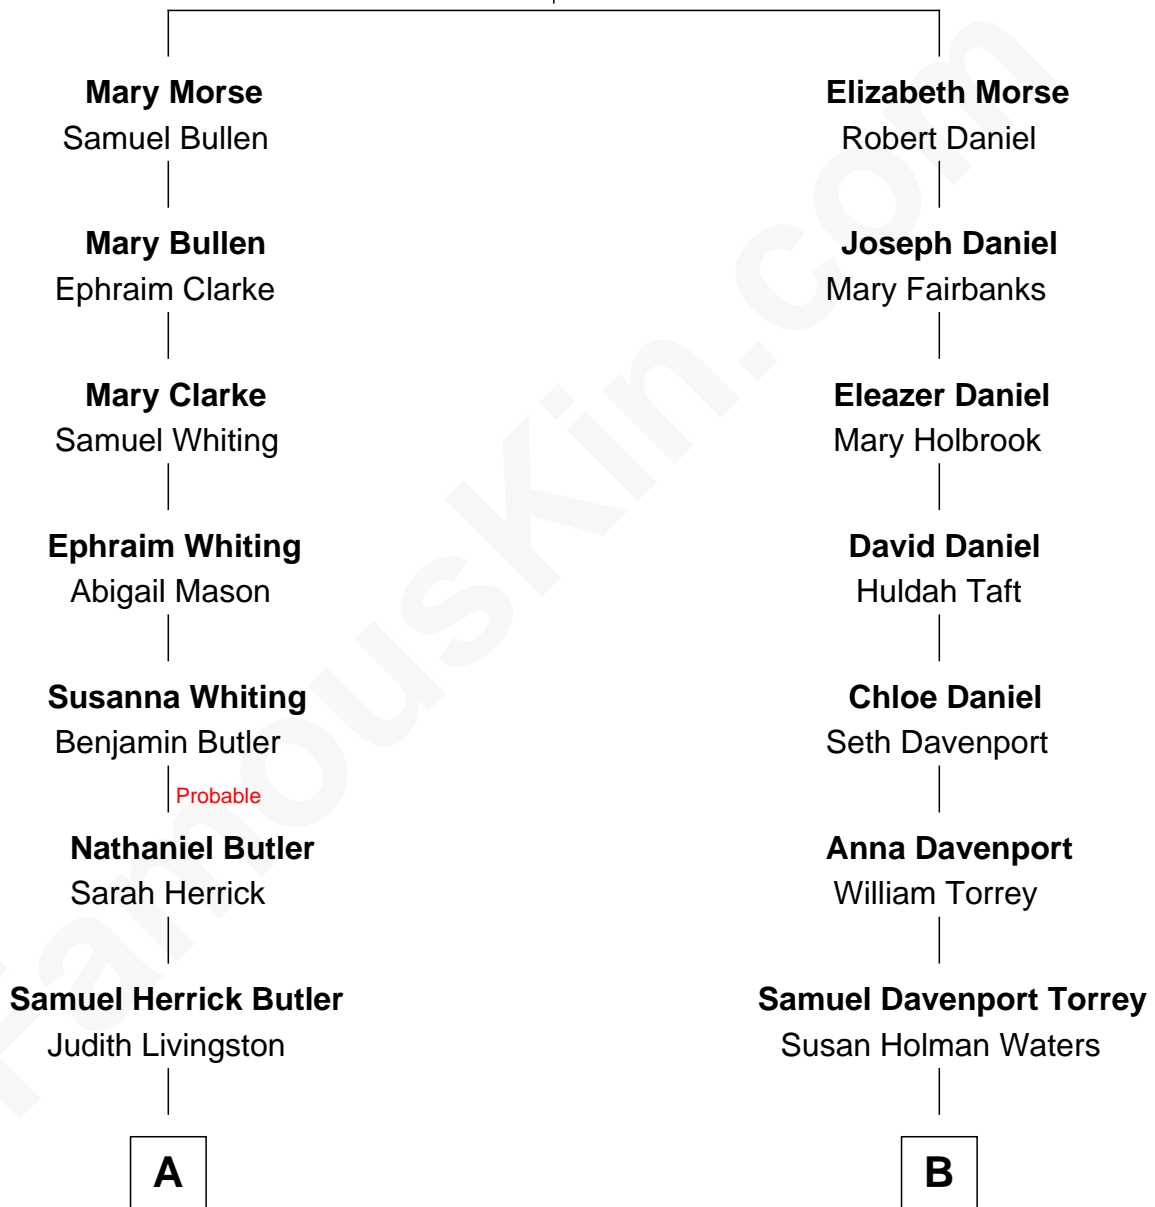

# FamousKin.com Relationship Chart of

**George W. Bush**

*43rd U.S. President*

11th cousin 1 time removed of

**Bob Taft**

*67th Governor of Ohio*

**Samuel Morse**  
Elizabeth Jasper

**A**

**Cortland Philip Livingston Butler**

Elizabeth Slade Pierce

**Mary Elizabeth Butler**

Robert Emmet Sheldon

**Flora Sheldon**

Samuel Prescott Bush

**Prescott Sheldon Bush**

Dorothy Wear Walker

**George Herbert Walker Bush**

Barbara Pierce

**George W. Bush**

*43rd U.S. President*

**B**

**Louisa Maria Torrey**

Alphonso Taft

**William Howard Taft**