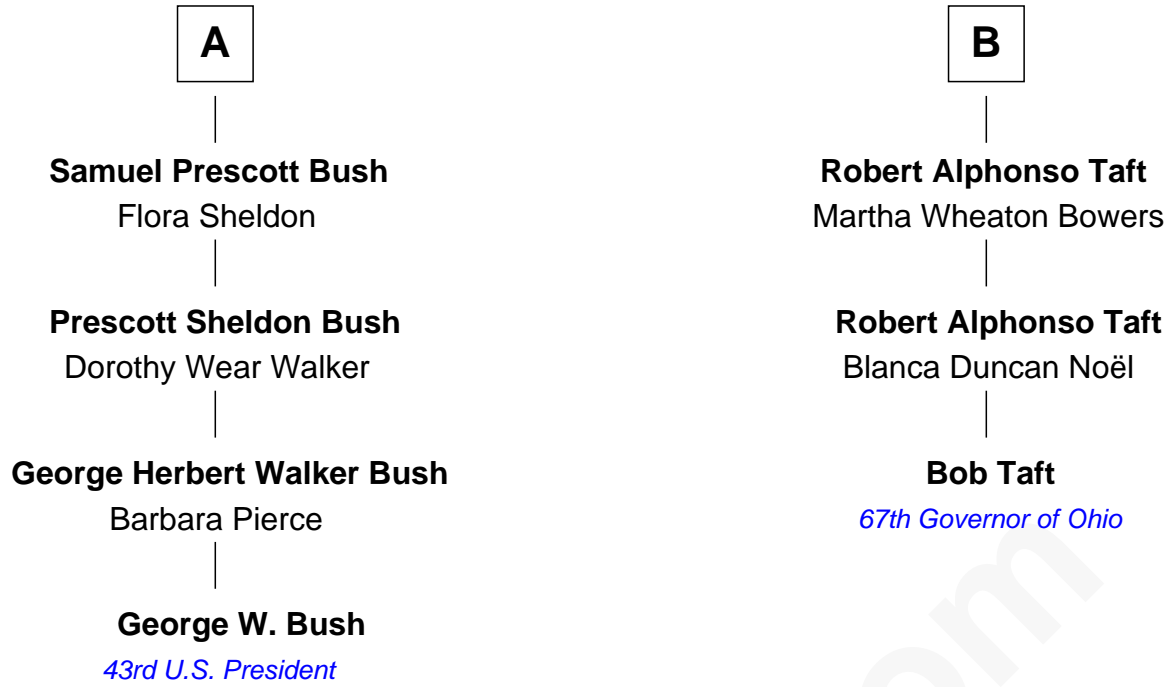

FamousKin.com Relationship Chart of

George W. Bush
43rd U.S. President

9th cousin 1 time removed of

Bob Taft

67th Governor of Ohio

Thomas Davenport

Mary - - - - -

Jonathan Davenport

Samuel Davenport

Rebecca Holbrook

Seth Davenport

Chloe Daniel

Anna Davenport

William Torrey

Samuel Davenport Torrey

Susan Holman Waters

Louisa Maria Torrey

Alphonso Taft

William Howard Taft

Helen Louise Herron

B

FamousKin.com