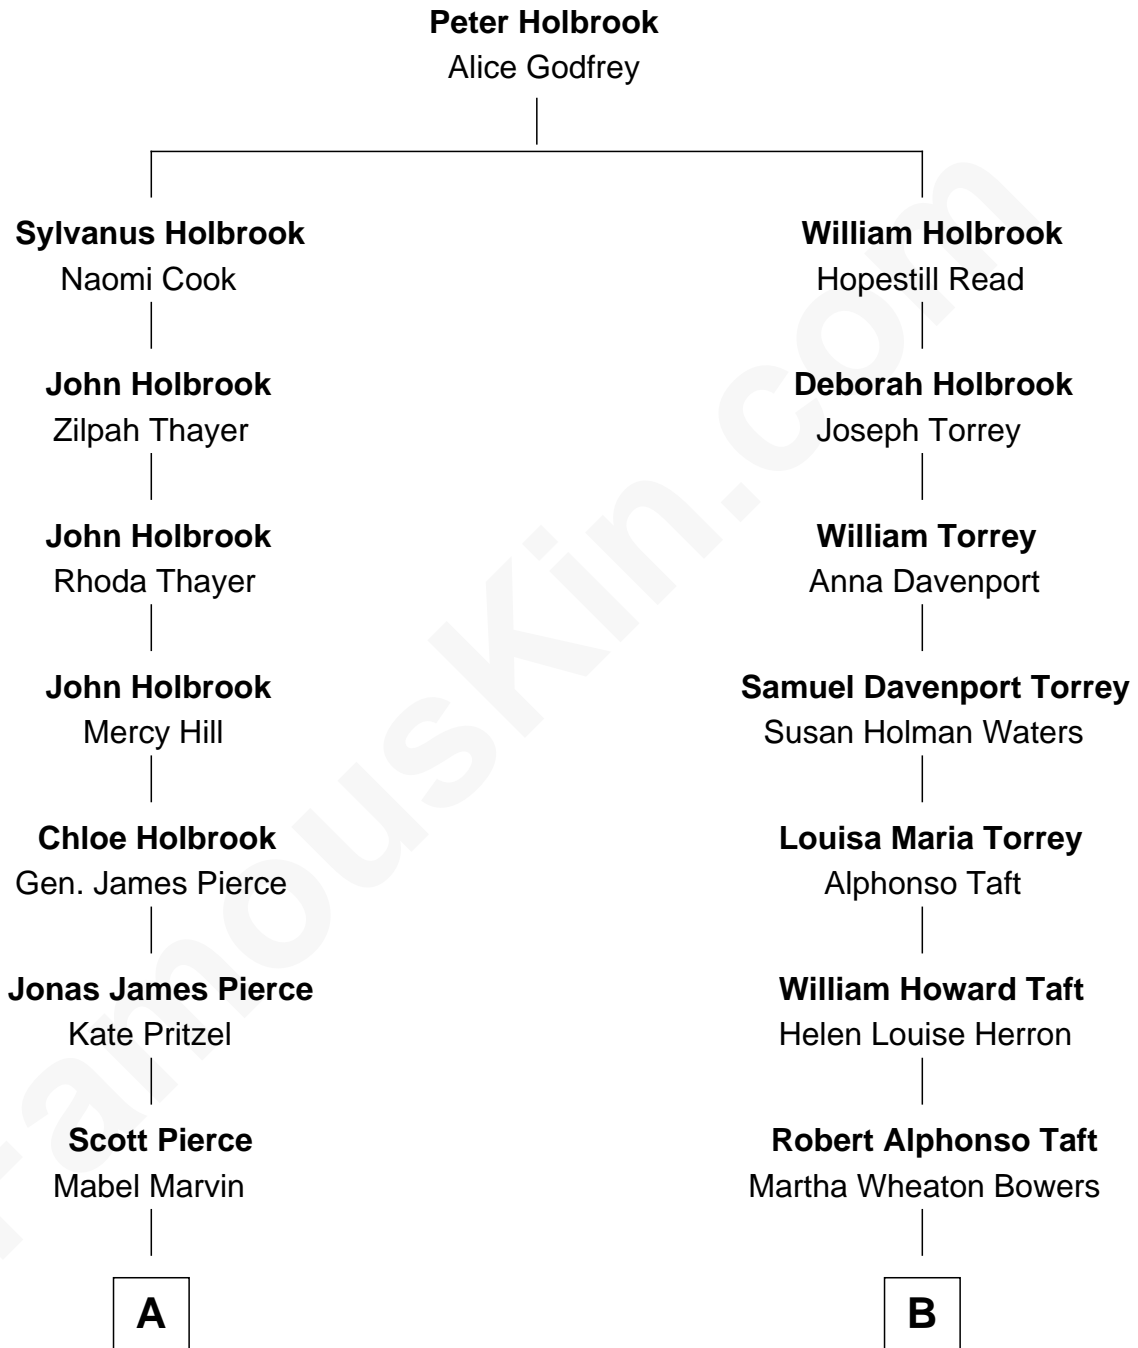

FamousKin.com
Relationship Chart of
George W. Bush
43rd U.S. President

8th cousin 1 time removed of
Bob Taft
67th Governor of Ohio

FamousKin.com