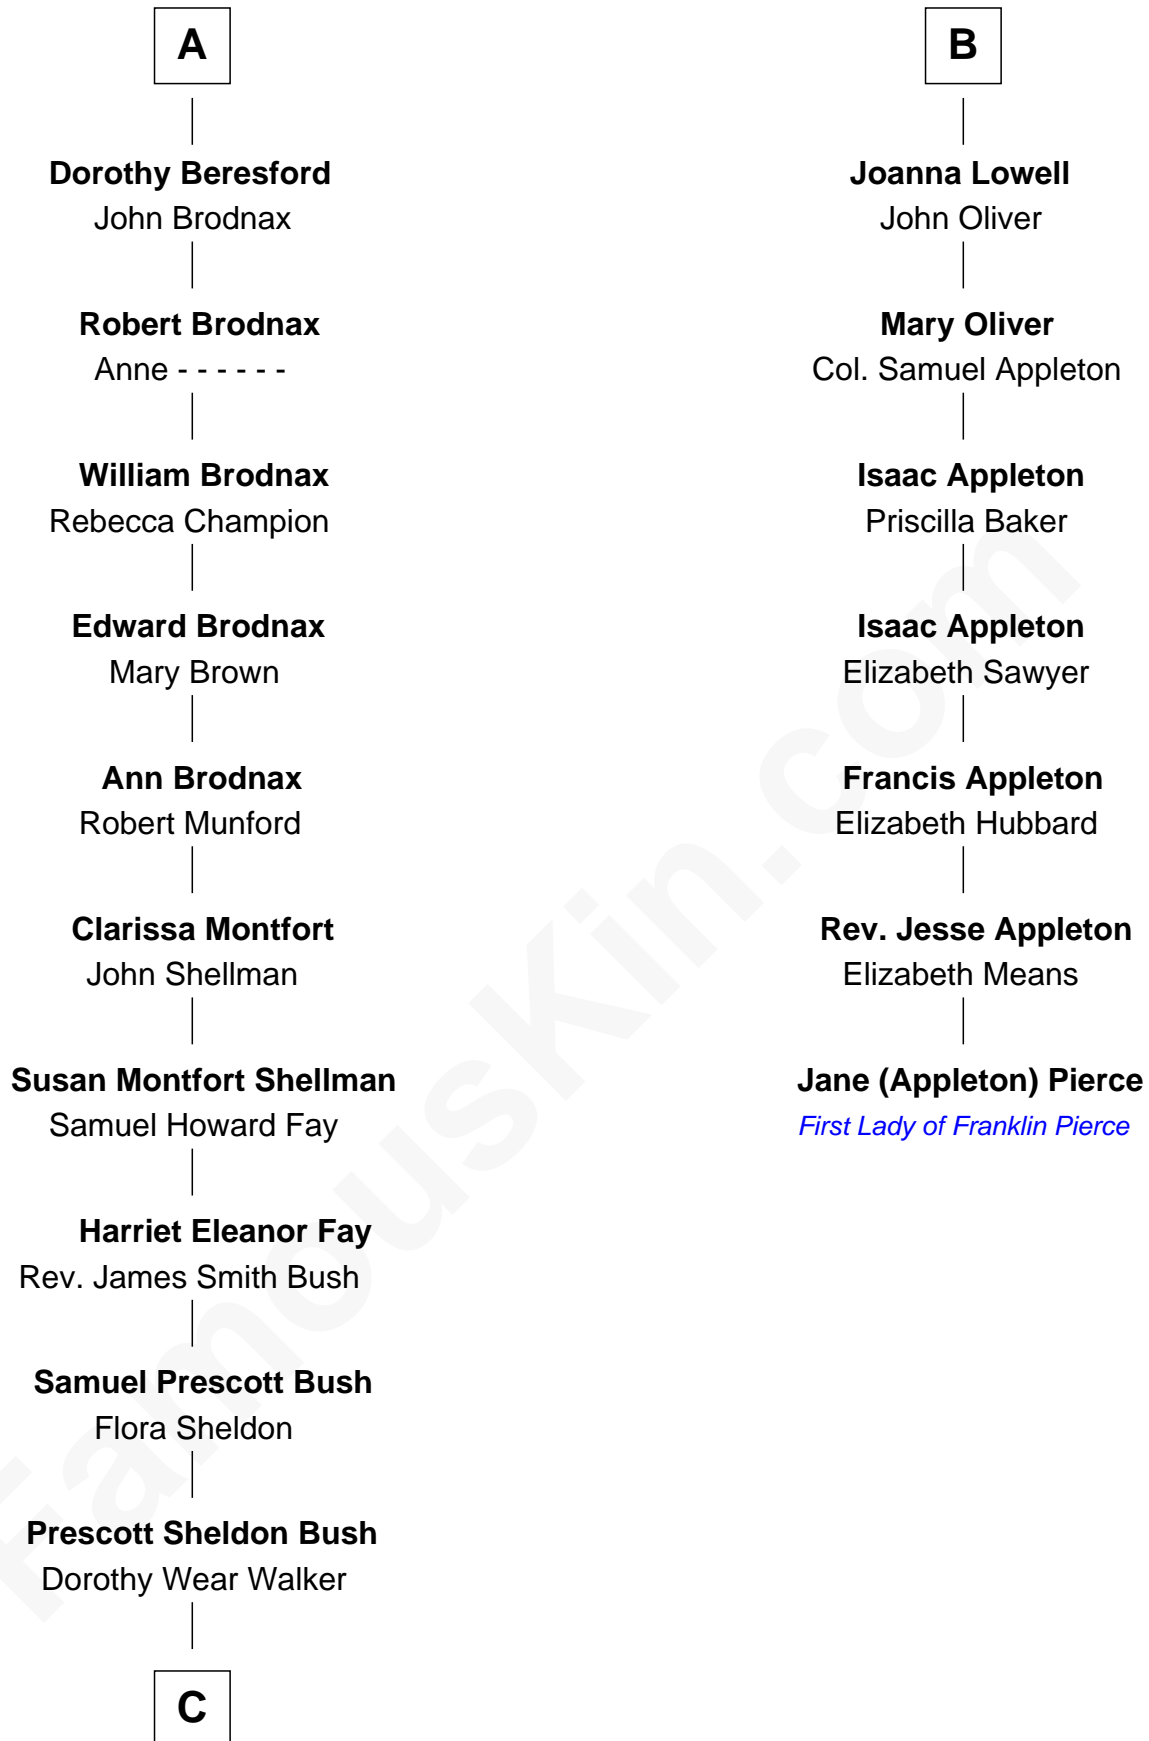

**FamousKin.com**  
**Relationship Chart of**  
**George W. Bush**  
*43rd U.S. President*

13th cousin 5 times removed of

**Jane (Appleton) Pierce**  
*First Lady of President Franklin Pierce*

**Sir Walter Hungerford**  
 Katherine Peverell

**C**

George Herbert Walker Bush

Barbara Pierce

George W. Bush

*43rd U.S. President*

FamousKin.com