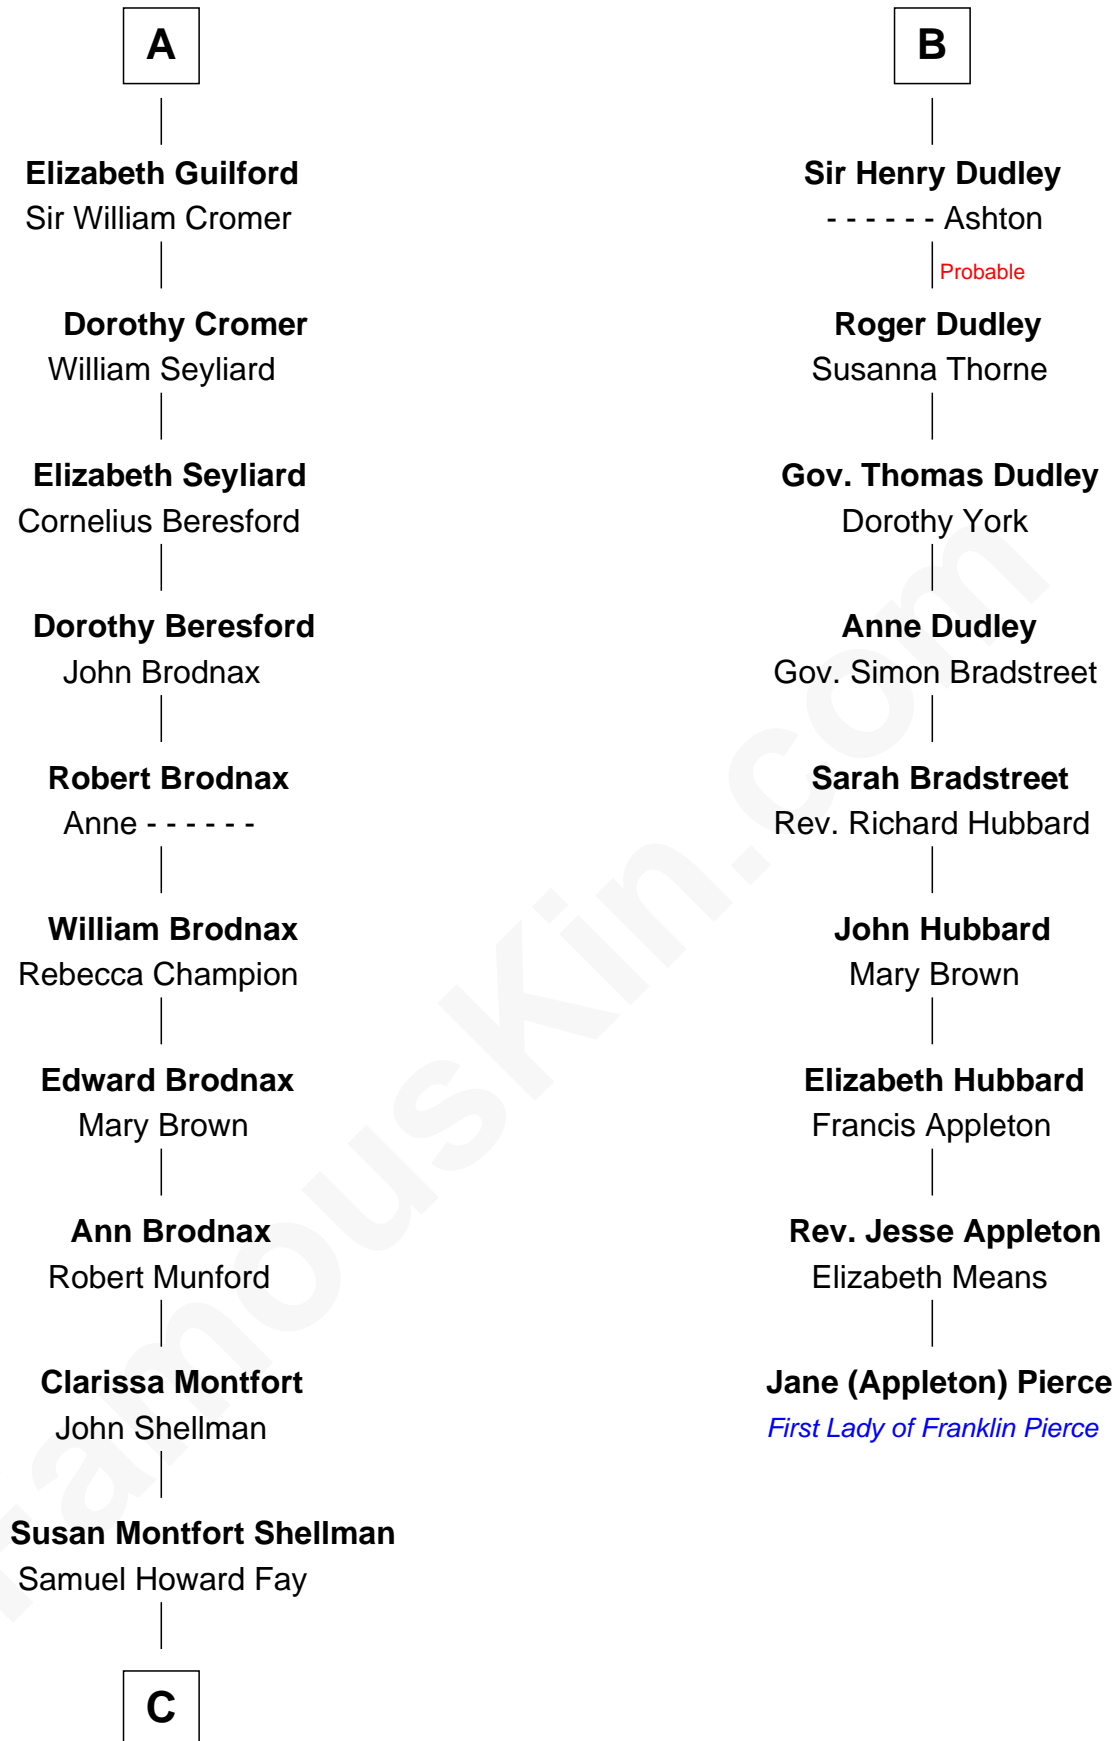

**FamousKin.com**  
**Relationship Chart of**  
**George W. Bush**  
*43rd U.S. President*

**15th cousin 6 times removed of**  
**Jane (Appleton) Pierce**  
*First Lady of President Franklin Pierce*

**C**

**Harriet Eleanor Fay**  
Rev. James Smith Bush

**Samuel Prescott Bush**  
Flora Sheldon

**Prescott Sheldon Bush**  
Dorothy Wear Walker

**George Herbert Walker Bush**  
Barbara Pierce

**George W. Bush**  
*43rd U.S. President*