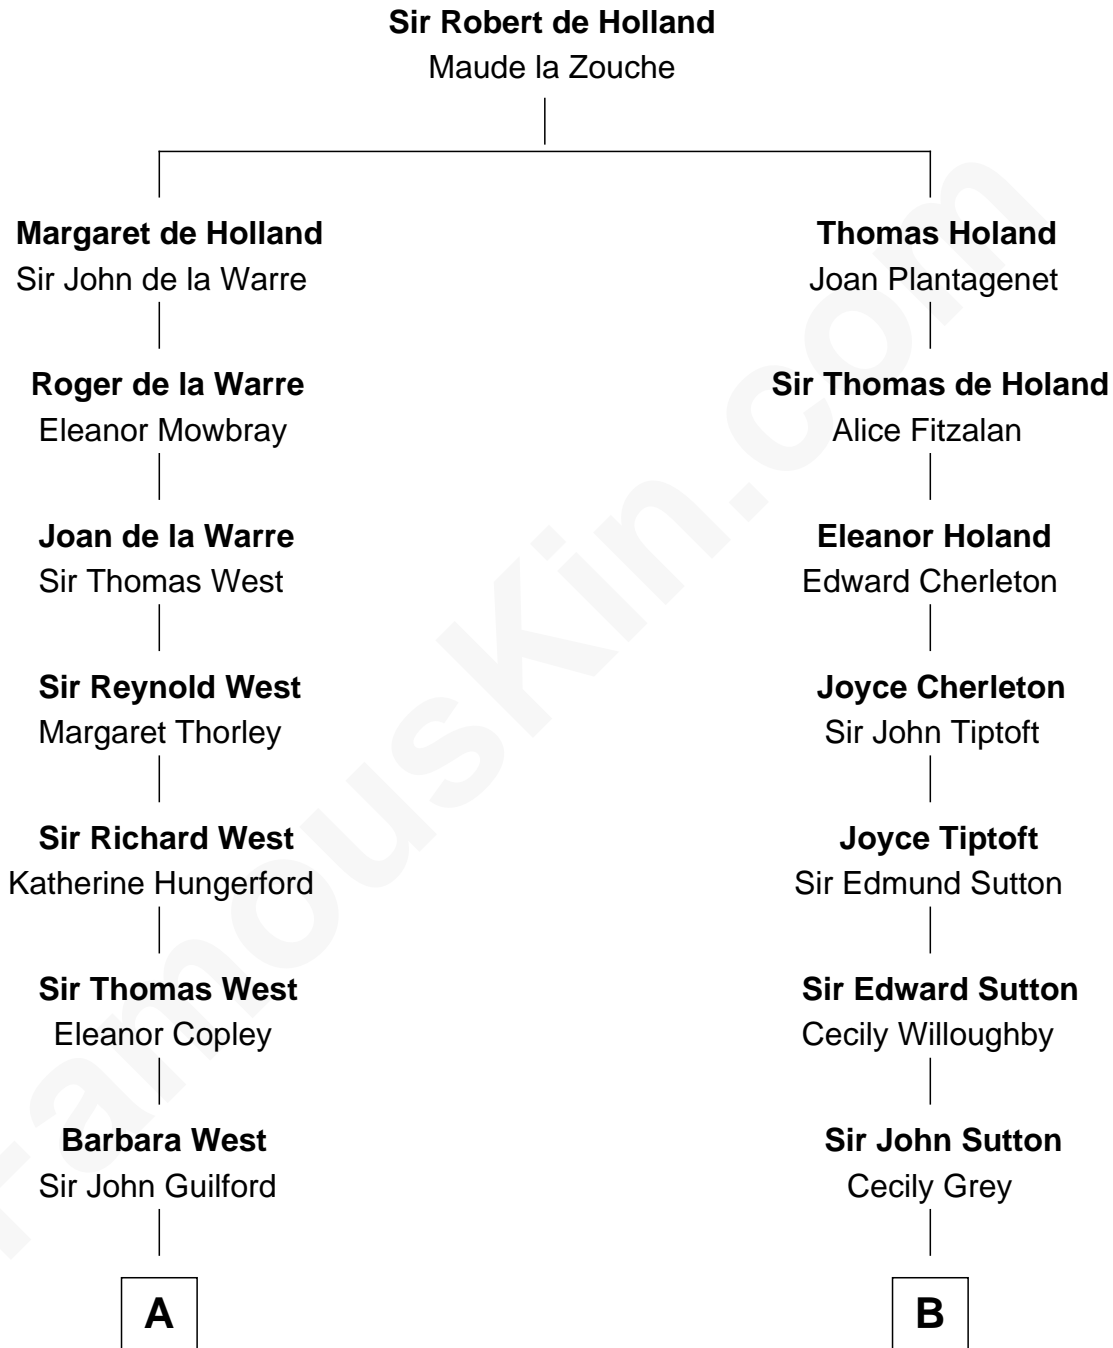

**FamousKin.com**  
**Relationship Chart of**  
**George W. Bush**  
*43rd U.S. President*

**15th cousin 6 times removed of**  
**Jane (Appleton) Pierce**  
*First Lady of President Franklin Pierce*

**C**

**Harriet Eleanor Fay**  
Rev. James Smith Bush

**Samuel Prescott Bush**  
Flora Sheldon

**Prescott Sheldon Bush**  
Dorothy Wear Walker

**George Herbert Walker Bush**  
Barbara Pierce

**George W. Bush**  
*43rd U.S. President*