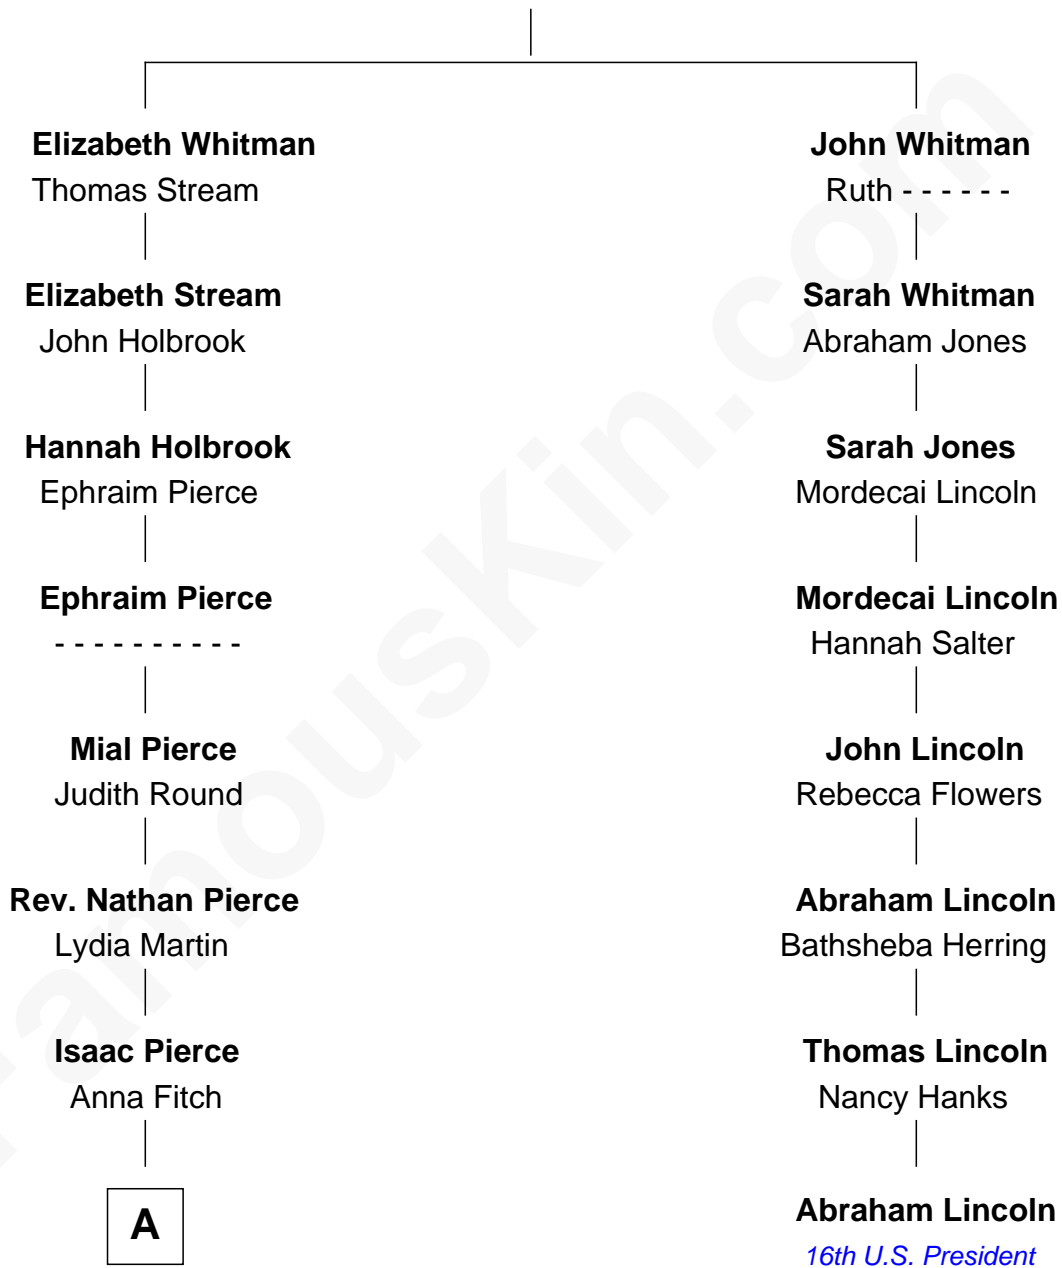

# FamousKin.com Relationship Chart of

**George W. Bush**  
43rd U.S. President

7th cousin 6 times removed of

**Abraham Lincoln**  
16th U.S. President

Richard Whitman

**A**

—  
**Levi Pierce**

Betsey S. Wheeler

—  
**Elizabeth Slade Pierce**

Cortland Philip Livingston Butler

—  
**Mary Elizabeth Butler**

Robert Emmet Sheldon

—  
**Flora Sheldon**

Samuel Prescott Bush

—  
**Prescott Sheldon Bush**

Dorothy Wear Walker

—  
**George Herbert Walker Bush**

Barbara Pierce

—  
**George W. Bush**

*43rd U.S. President*