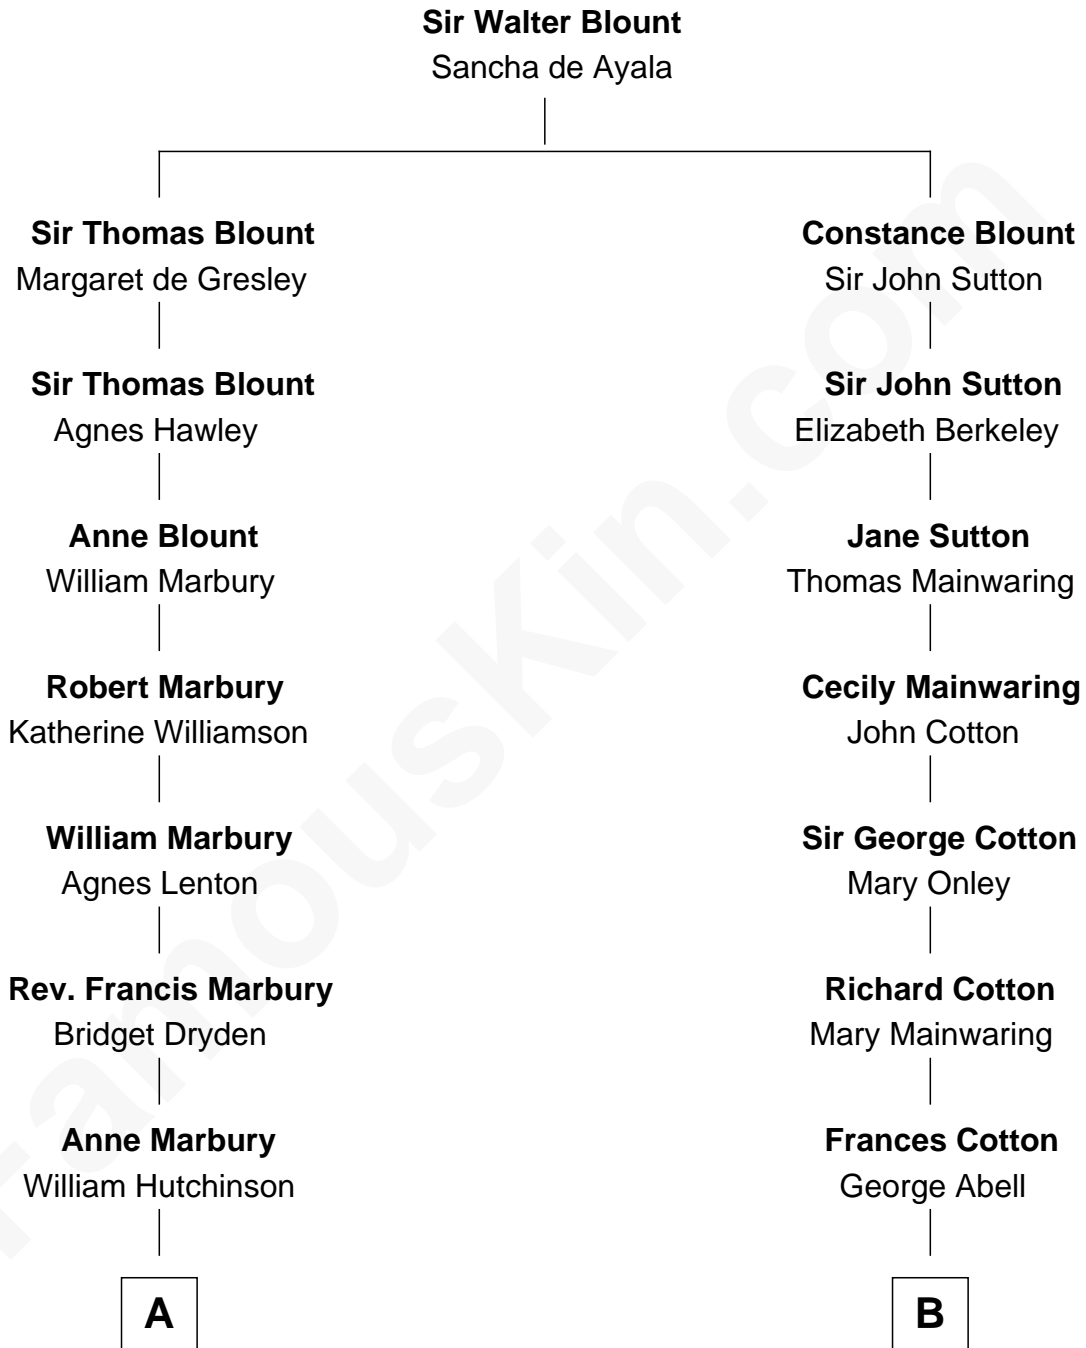

FamousKin.com
Relationship Chart of
George W. Bush
43rd U.S. President

16th cousin 3 times removed of
Henry Sturgis Morgan
Co-Founder of Morgan Stanley

C

—
Prescott Sheldon Bush

Dorothy Wear Walker

—
George Herbert Walker Bush

Barbara Pierce

—
George W. Bush

43rd U.S. President

FamousKin.com