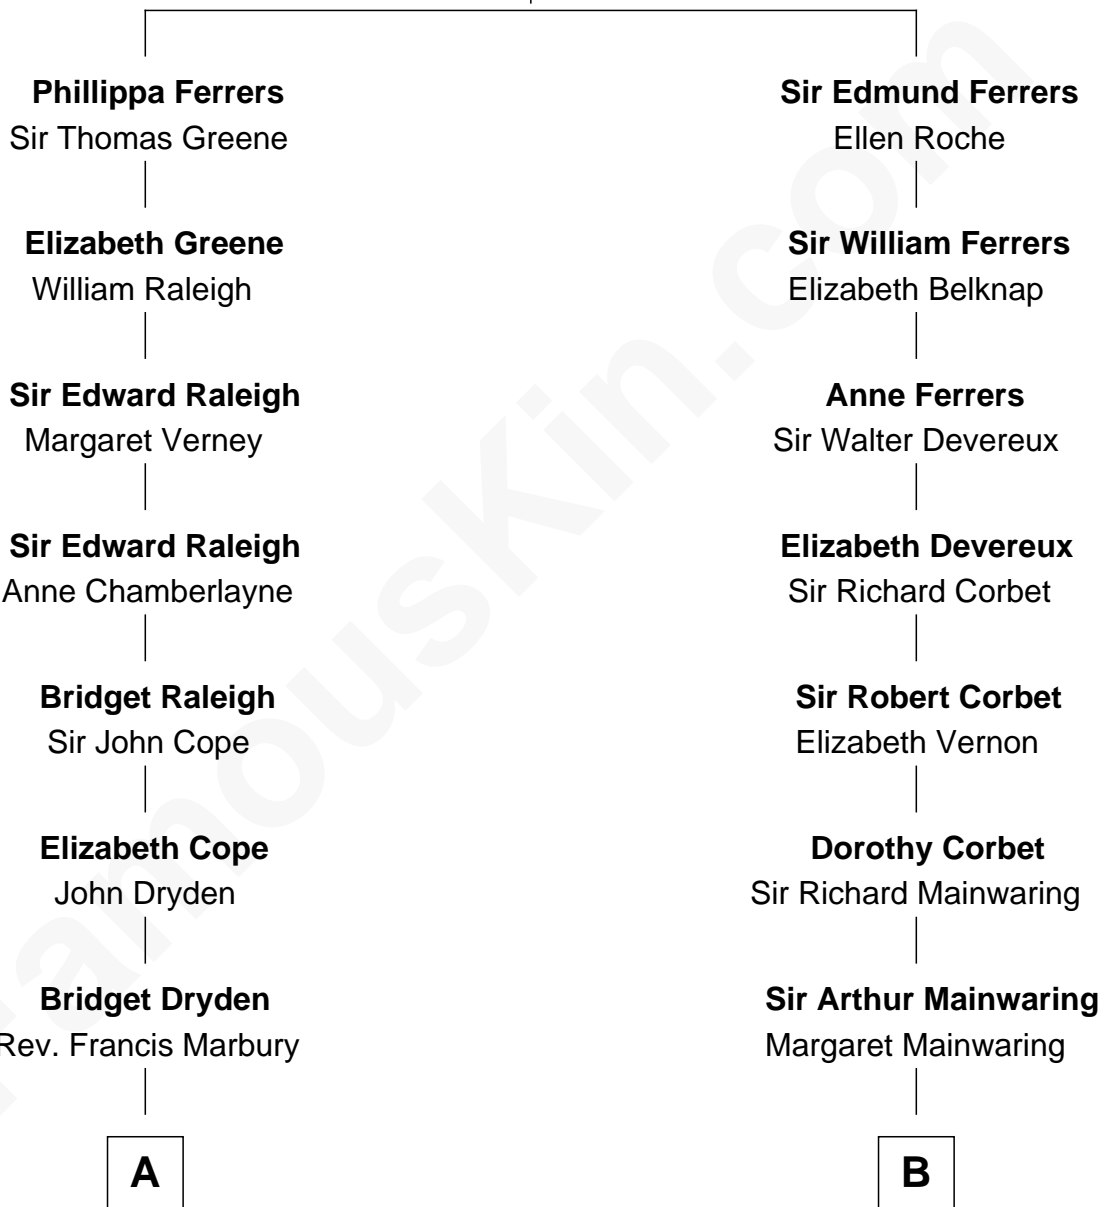

FamousKin.com Relationship Chart of

George W. Bush
43rd U.S. President

18th cousin 2 times removed of

Henry Sturgis Morgan
Co-Founder of Morgan Stanley

Robert de Ferrers
Margaret Despencer

C

Samuel Prescott Bush

Flora Sheldon

Prescott Sheldon Bush

Dorothy Wear Walker

George Herbert Walker Bush

Barbara Pierce

George W. Bush

43rd U.S. President

D