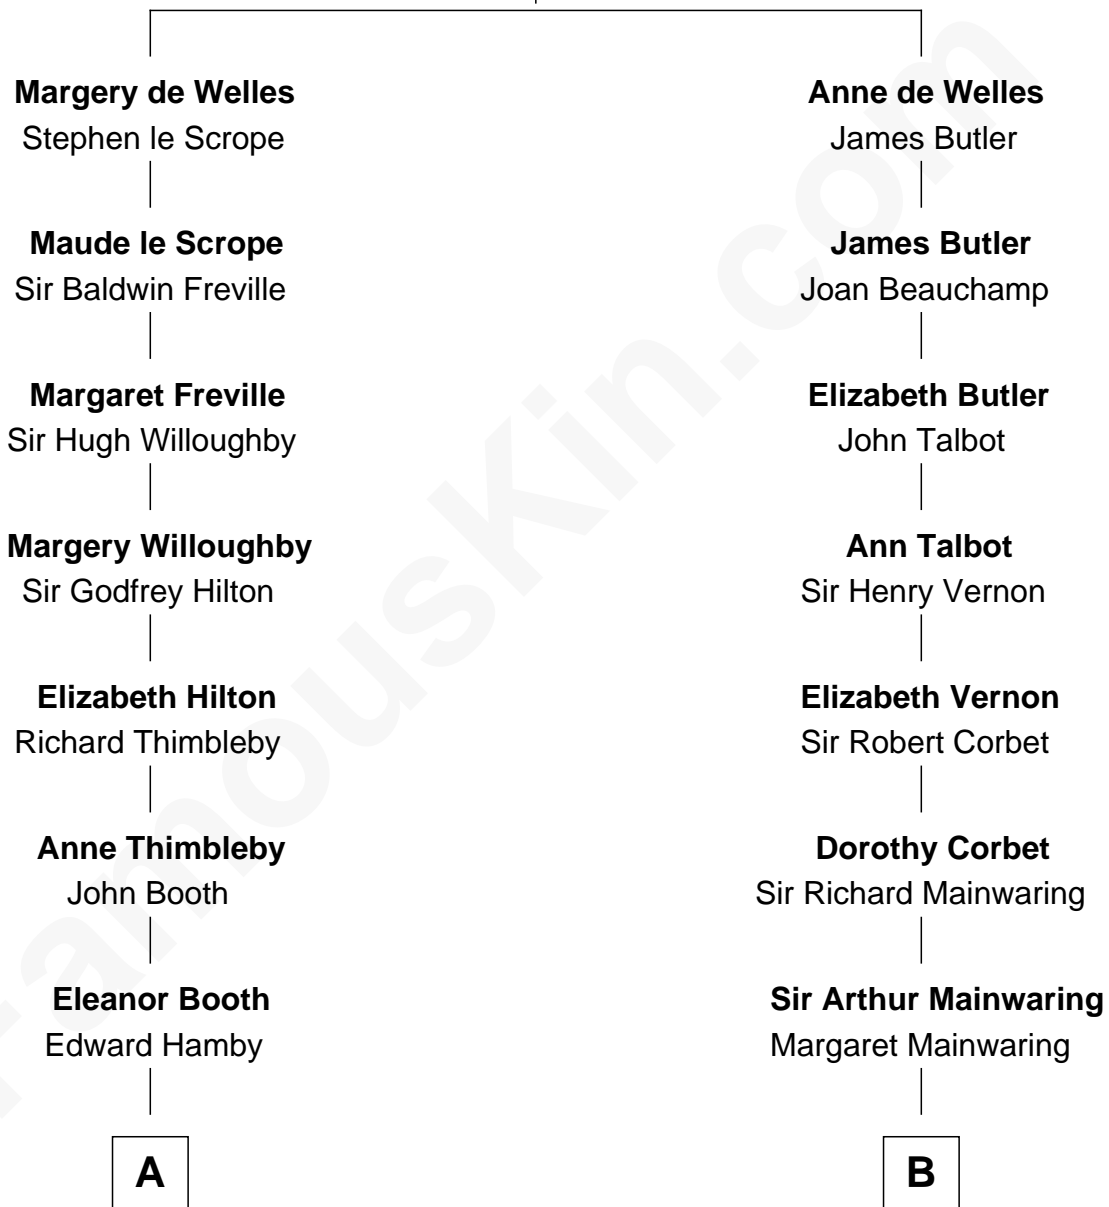

FamousKin.com
Relationship Chart of
George W. Bush
43rd U.S. President

18th cousin 3 times removed of
Henry Sturgis Morgan
Co-Founder of Morgan Stanley

John de Welles
Maud de Roos

C

Harriet Eleanor Fay
Rev. James Smith Bush

Samuel Prescott Bush
Flora Sheldon

Prescott Sheldon Bush
Dorothy Wear Walker

George Herbert Walker Bush
Barbara Pierce

George W. Bush
43rd U.S. President

D

John Pierpont Morgan
Jane Norton Grew

Henry Sturgis Morgan
Co-Founder of Morgan Stanley