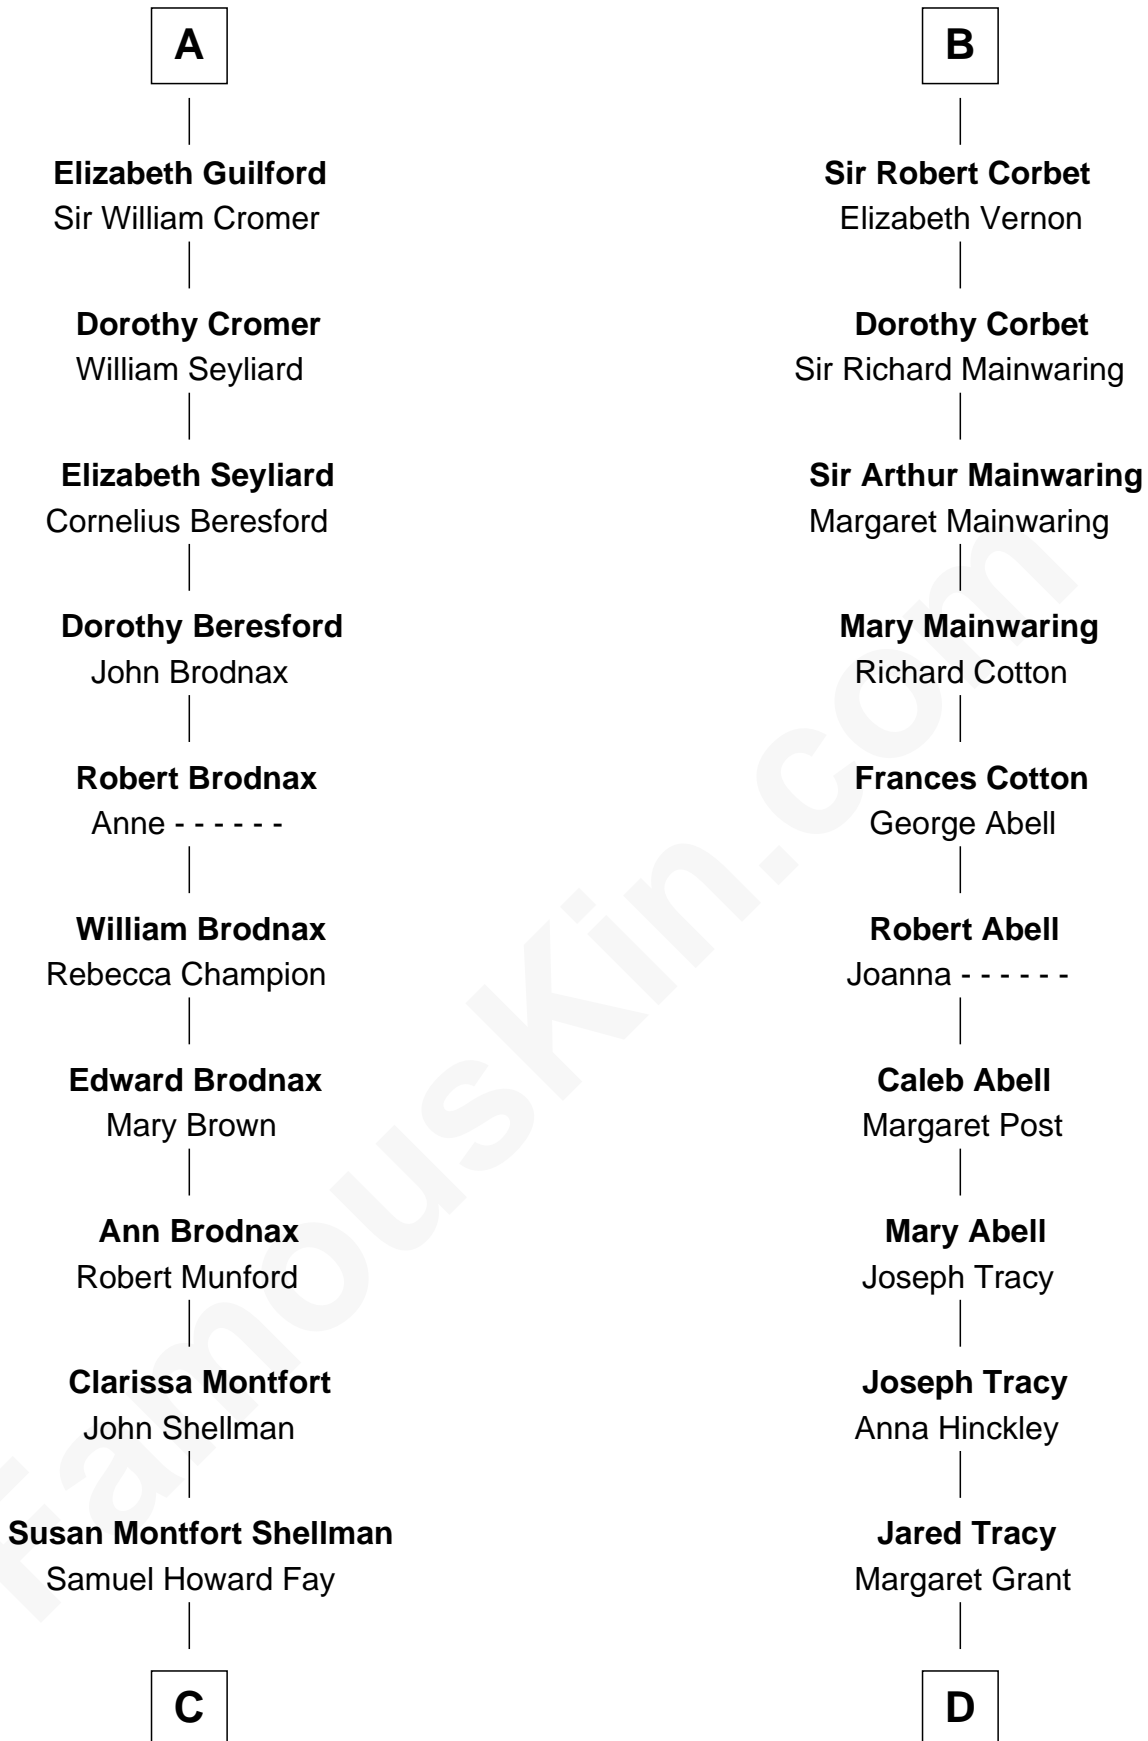

FamousKin.com Relationship Chart of

George W. Bush
43rd U.S. President

21st cousin of

Henry Sturgis Morgan
Co-Founder of Morgan Stanley

Sir John de Mowbray
Aline de Braiose

John de Mowbray
Joan of Lancaster

Eleanor Mowbray
Roger de la Warre

Joan de la Warre
Sir Thomas West

Sir Reynold West
Margaret Thorley

Sir Richard West
Katherine Hungerford

Sir Thomas West
Eleanor Copley

Barbara West
Sir John Guilford

A

John de Mowbray
Joan of Lancaster

John de Mowbray
Elizabeth de Segrave

Margaret Mowbray
Sir Reginald Lucy

Sir Walter Lucy
Eleanor L'Arcedeckne

Eleanor Lucy
Sir Thomas Hopton

Elizabeth Hopton
Sir Roger Corbet

Sir Richard Corbet
Elizabeth Devereux

B

C

Harriet Eleanor Fay
Rev. James Smith Bush

Samuel Prescott Bush
Flora Sheldon

Prescott Sheldon Bush
Dorothy Wear Walker

George Herbert Walker Bush
Barbara Pierce

George W. Bush
43rd U.S. President

D