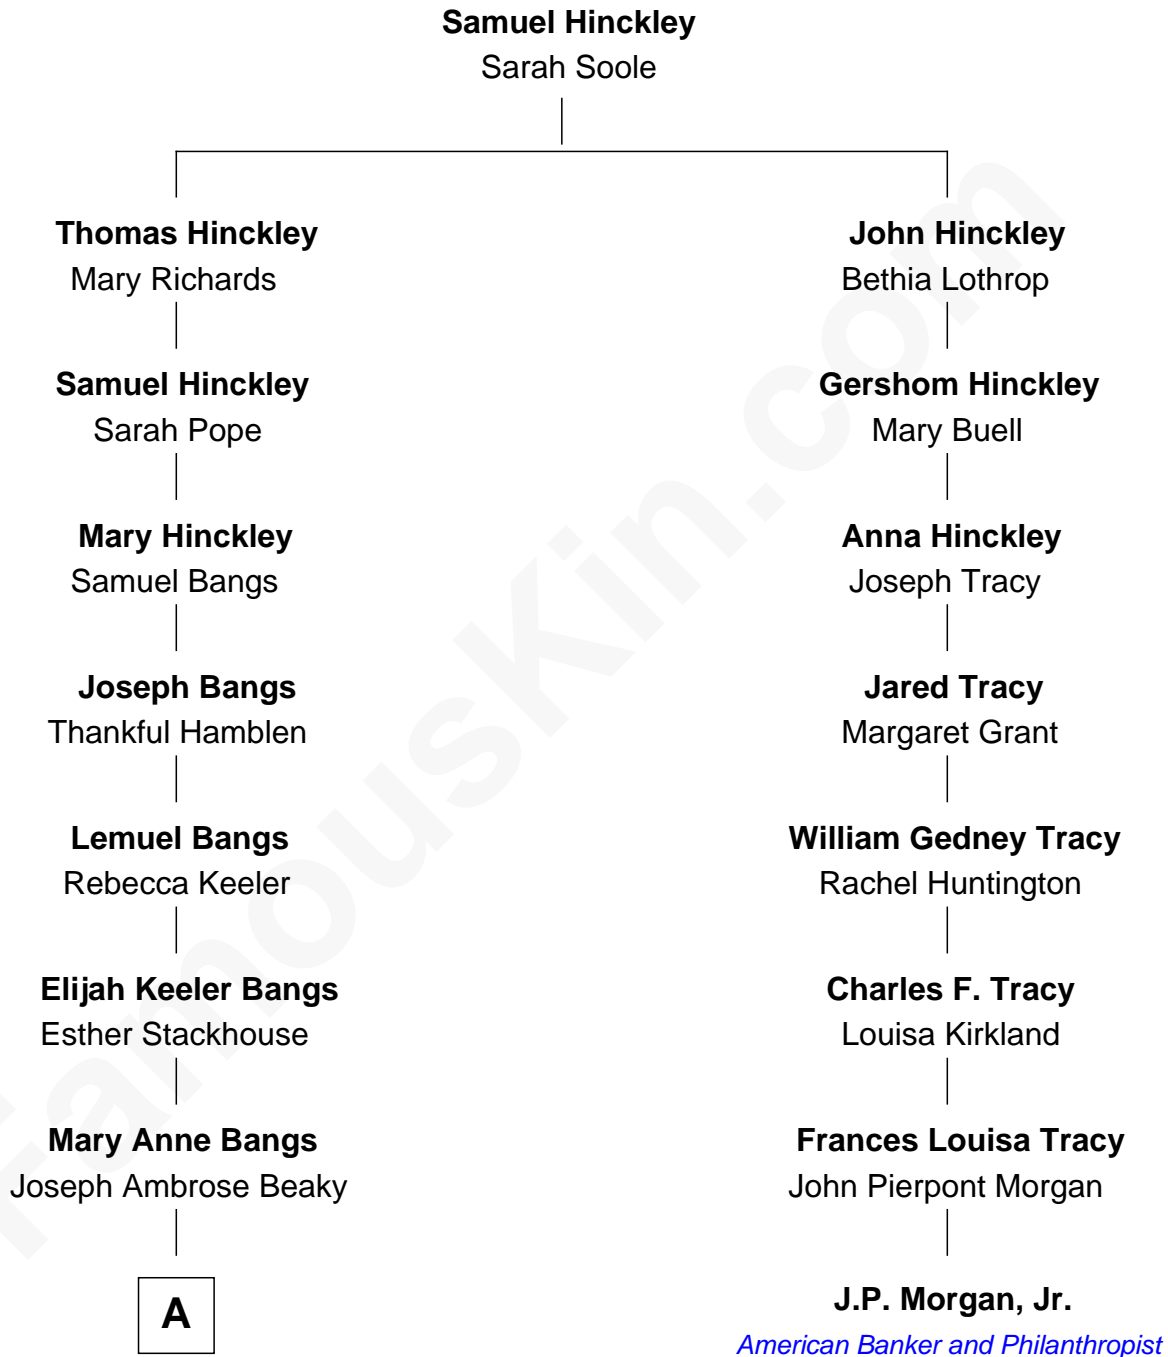

FamousKin.com Relationship Chart of

George W. Bush
43rd U.S. President

7th cousin 4 times removed of

J.P. Morgan, Jr.
American Banker and Philanthropist

A

—
Martha Adela Beaky

David Davis Walker

—
George Herbert Walker

Lucretia Wear

—
Dorothy Wear Walker

Prescott Sheldon Bush

—
George Herbert Walker Bush

Barbara Pierce

—
George W. Bush

43rd U.S. President

FamousKin.com