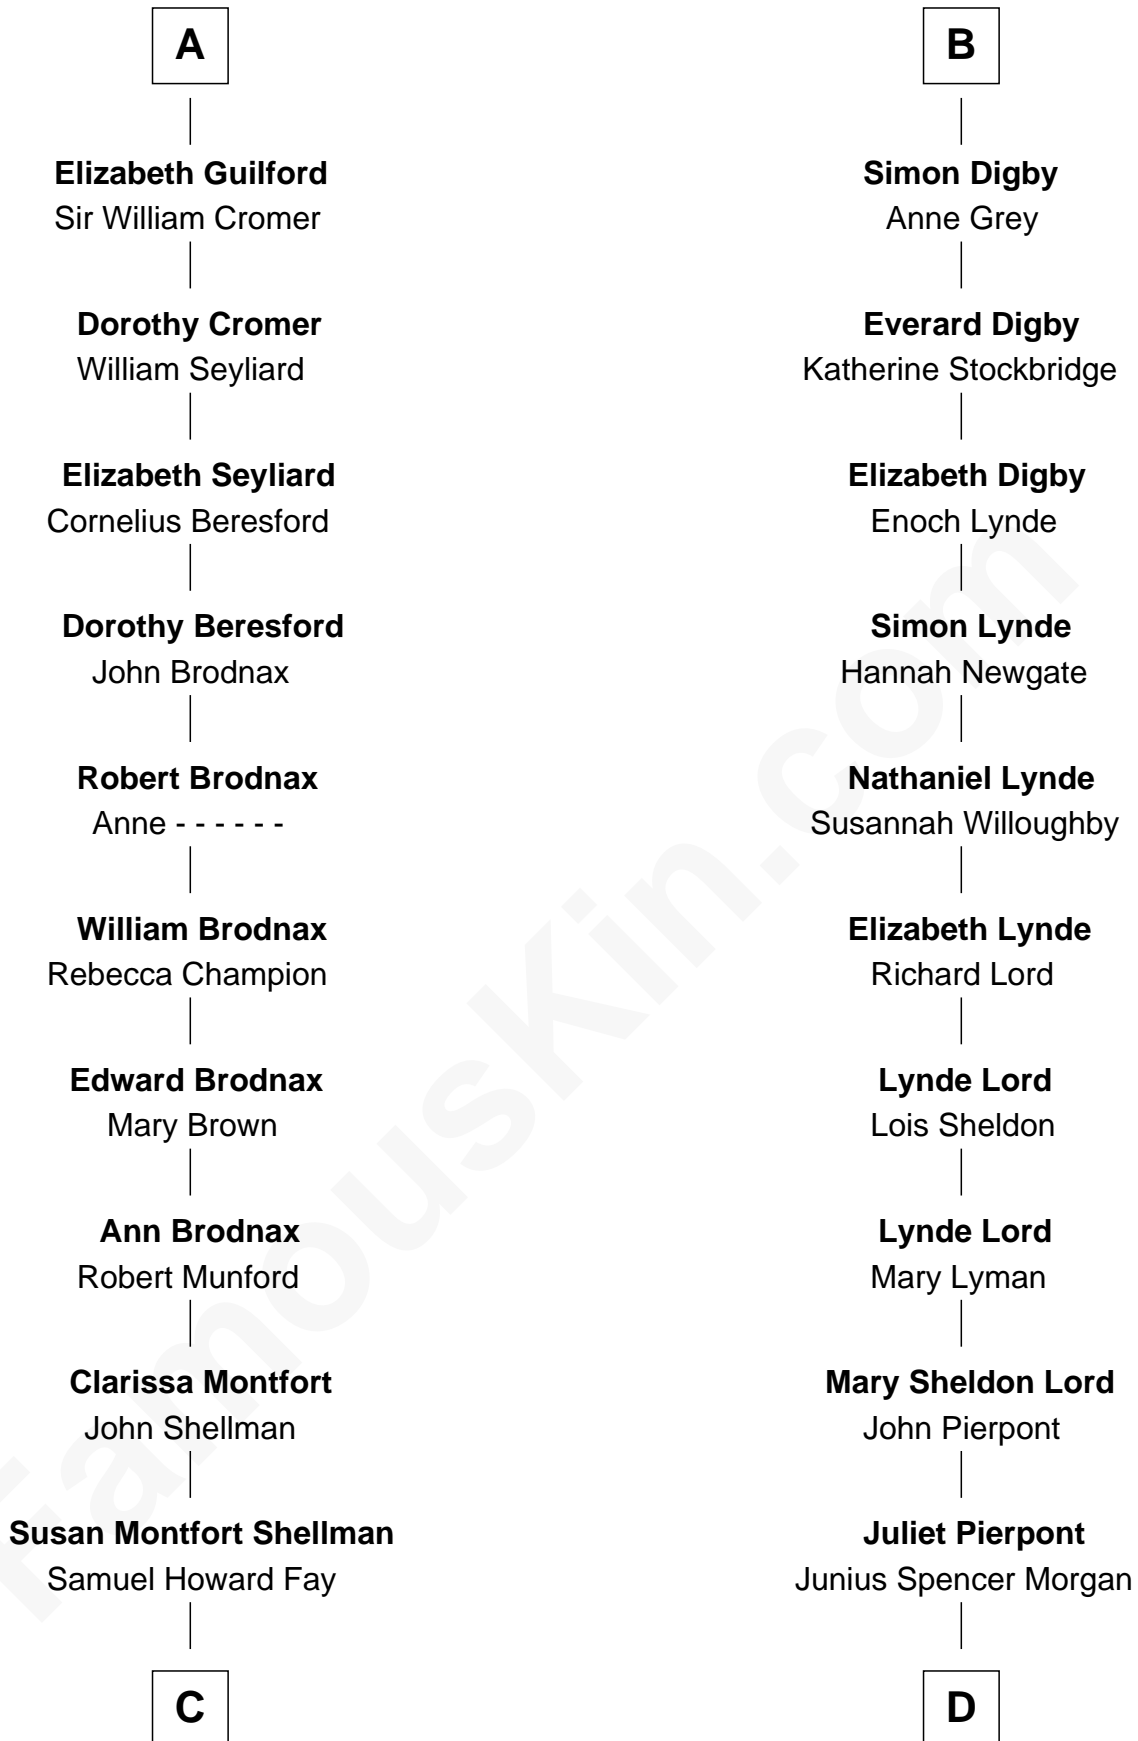

FamousKin.com
Relationship Chart of
George W. Bush
43rd U.S. President

18th cousin 3 times removed of

J.P. Morgan, Jr.
American Banker and Philanthropist

C

Harriet Eleanor Fay
Rev. James Smith Bush

Samuel Prescott Bush
Flora Sheldon

Prescott Sheldon Bush
Dorothy Wear Walker

George Herbert Walker Bush
Barbara Pierce

George W. Bush
43rd U.S. President

D

John Pierpont Morgan
Frances Louisa Tracy

J.P. Morgan, Jr.
American Banker and Philanthropist