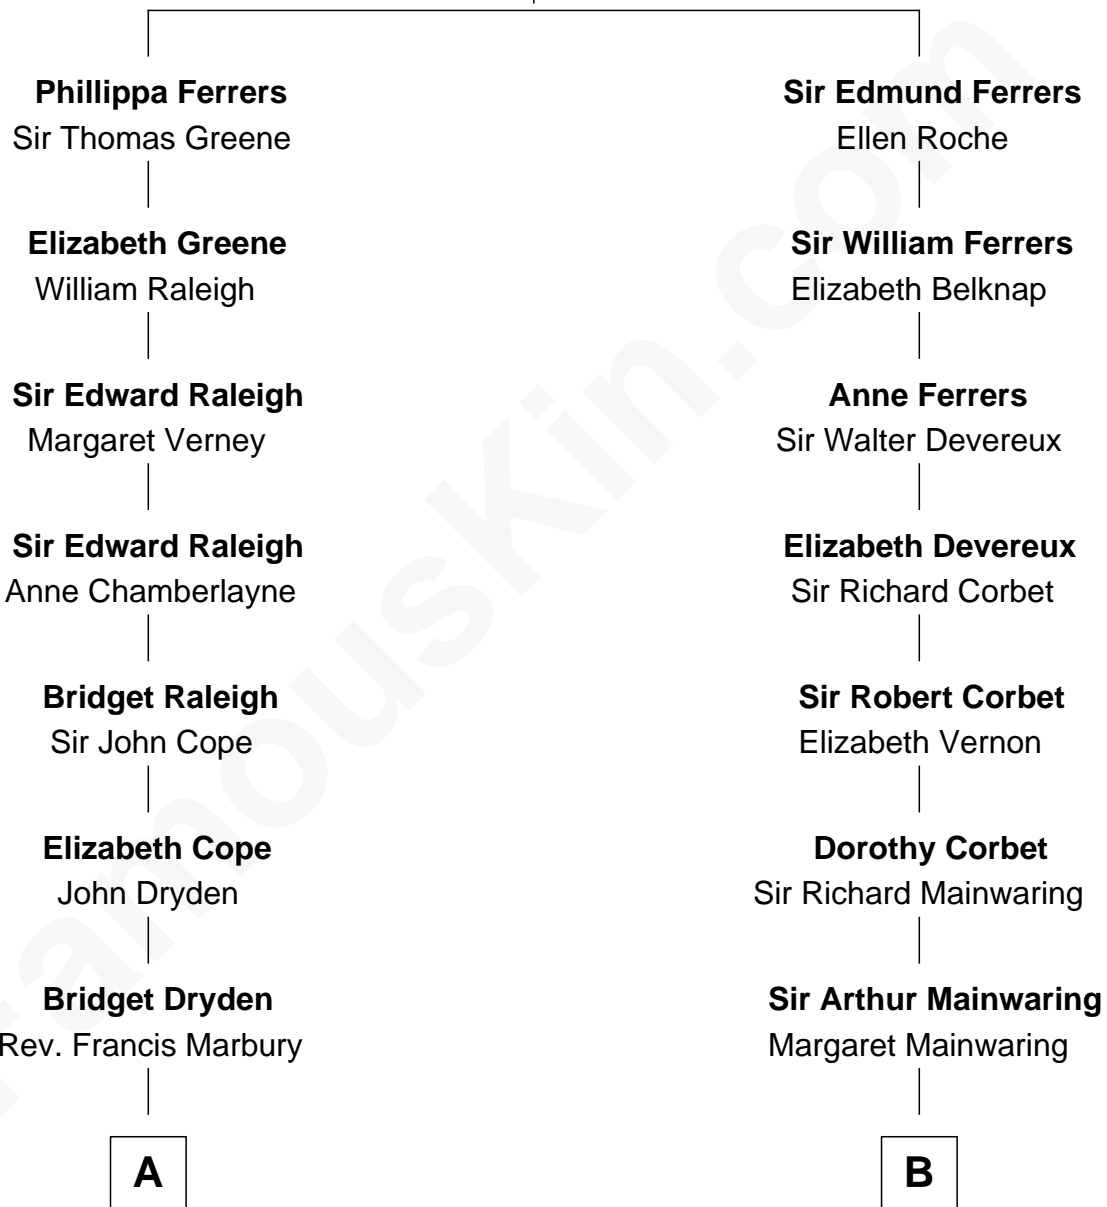

FamousKin.com

Relationship Chart of

George W. Bush

43rd U.S. President

17th cousin 3 times removed of

J.P. Morgan, Jr.

American Banker and Philanthropist

Robert de Ferrers
Margaret Despencer

C

—
Samuel Prescott Bush

Flora Sheldon

—
Prescott Sheldon Bush

Dorothy Wear Walker

—
George Herbert Walker Bush

Barbara Pierce

—
George W. Bush

43rd U.S. President

FamousKin.com