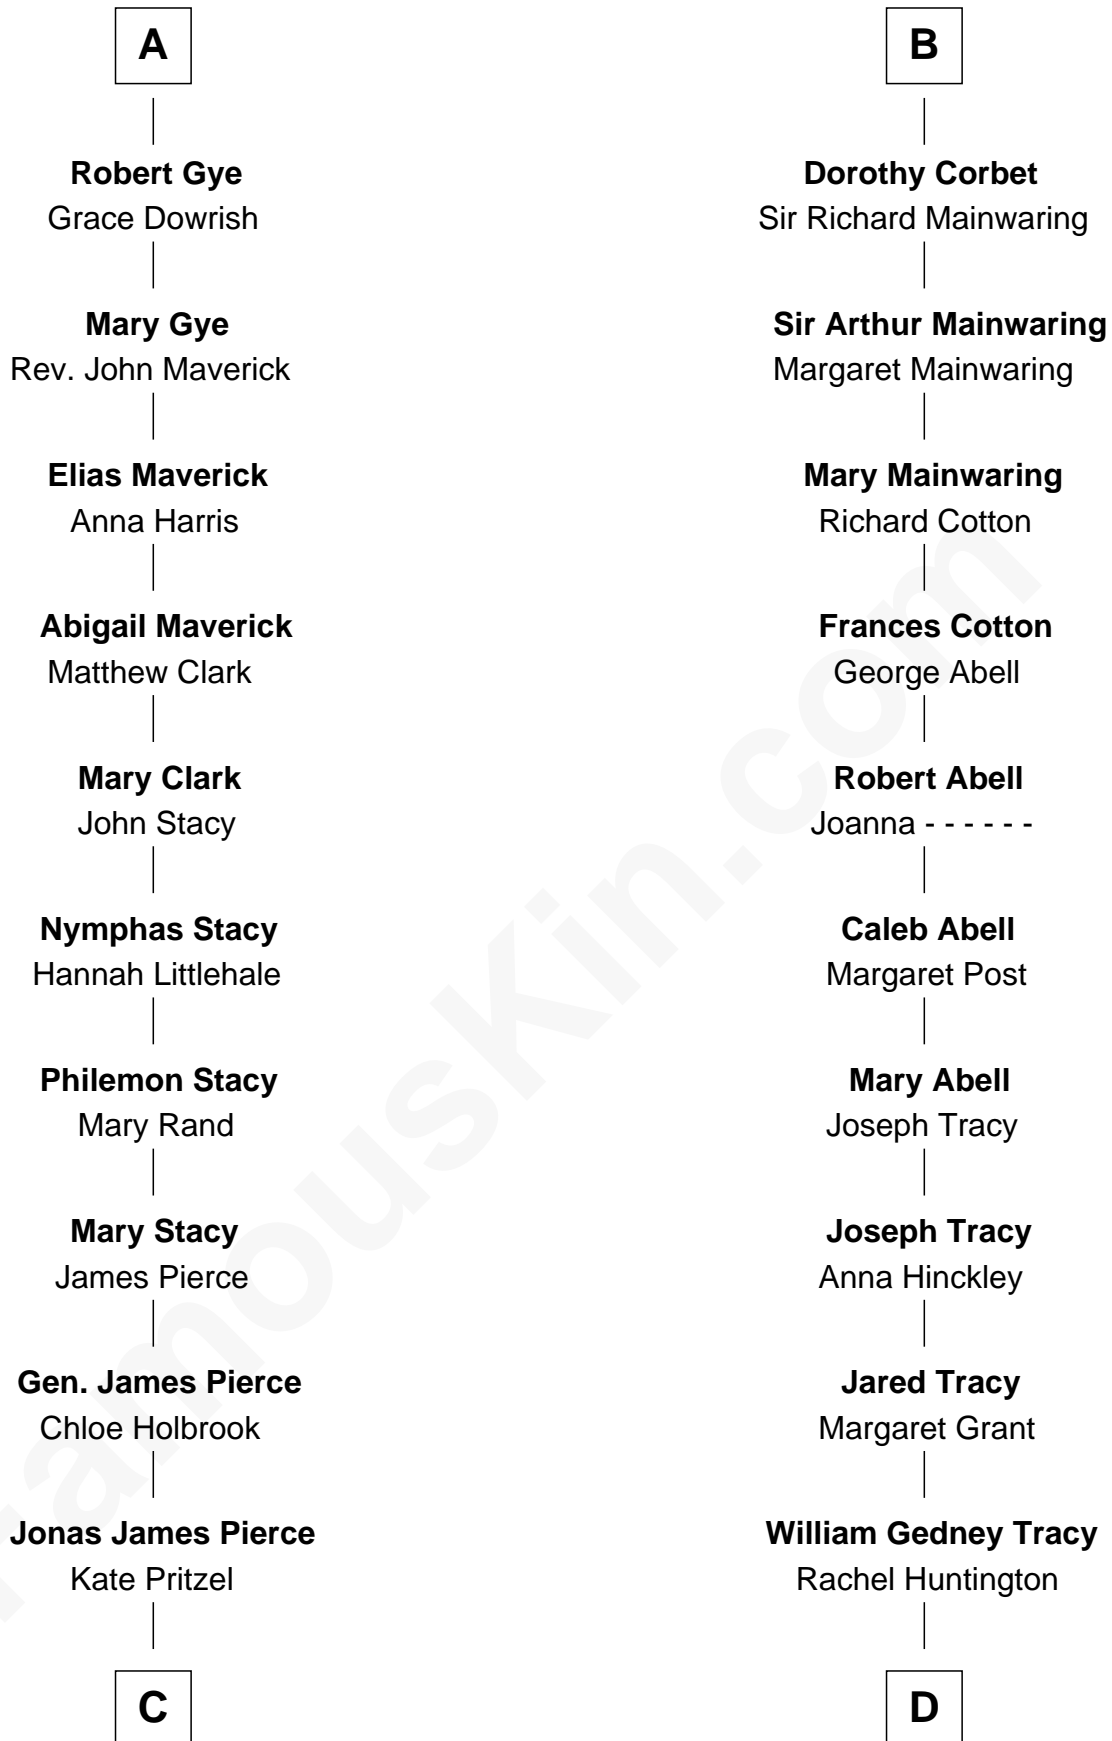

FamousKin.com Relationship Chart of

George W. Bush

43rd U.S. President

19th cousin 1 time removed of

J.P. Morgan, Jr.

American Banker and Philanthropist

Henry Plantagenet

Maud de Chaworth

Eleanor Plantagenet

Richard Fitzalan

John Fitzalan

Eleanor Maltravers

Joan Fitzalan

Sir William Echyngnam

Joan Echyngnam

Sir John Bayntun

Sir Richard Fitzalan

Elizabeth de Bohun

Joan Fitzalan

Sir William Beauchamp

Joan Beauchamp

James Butler

Elizabeth Butler

John Talbot

Ann Talbot

Sir Henry Vernon

Elizabeth Vernon

Sir Robert Corbet

B

C

Scott Pierce
Mabel Marvin

Marvin Pierce
Pauline Robinson