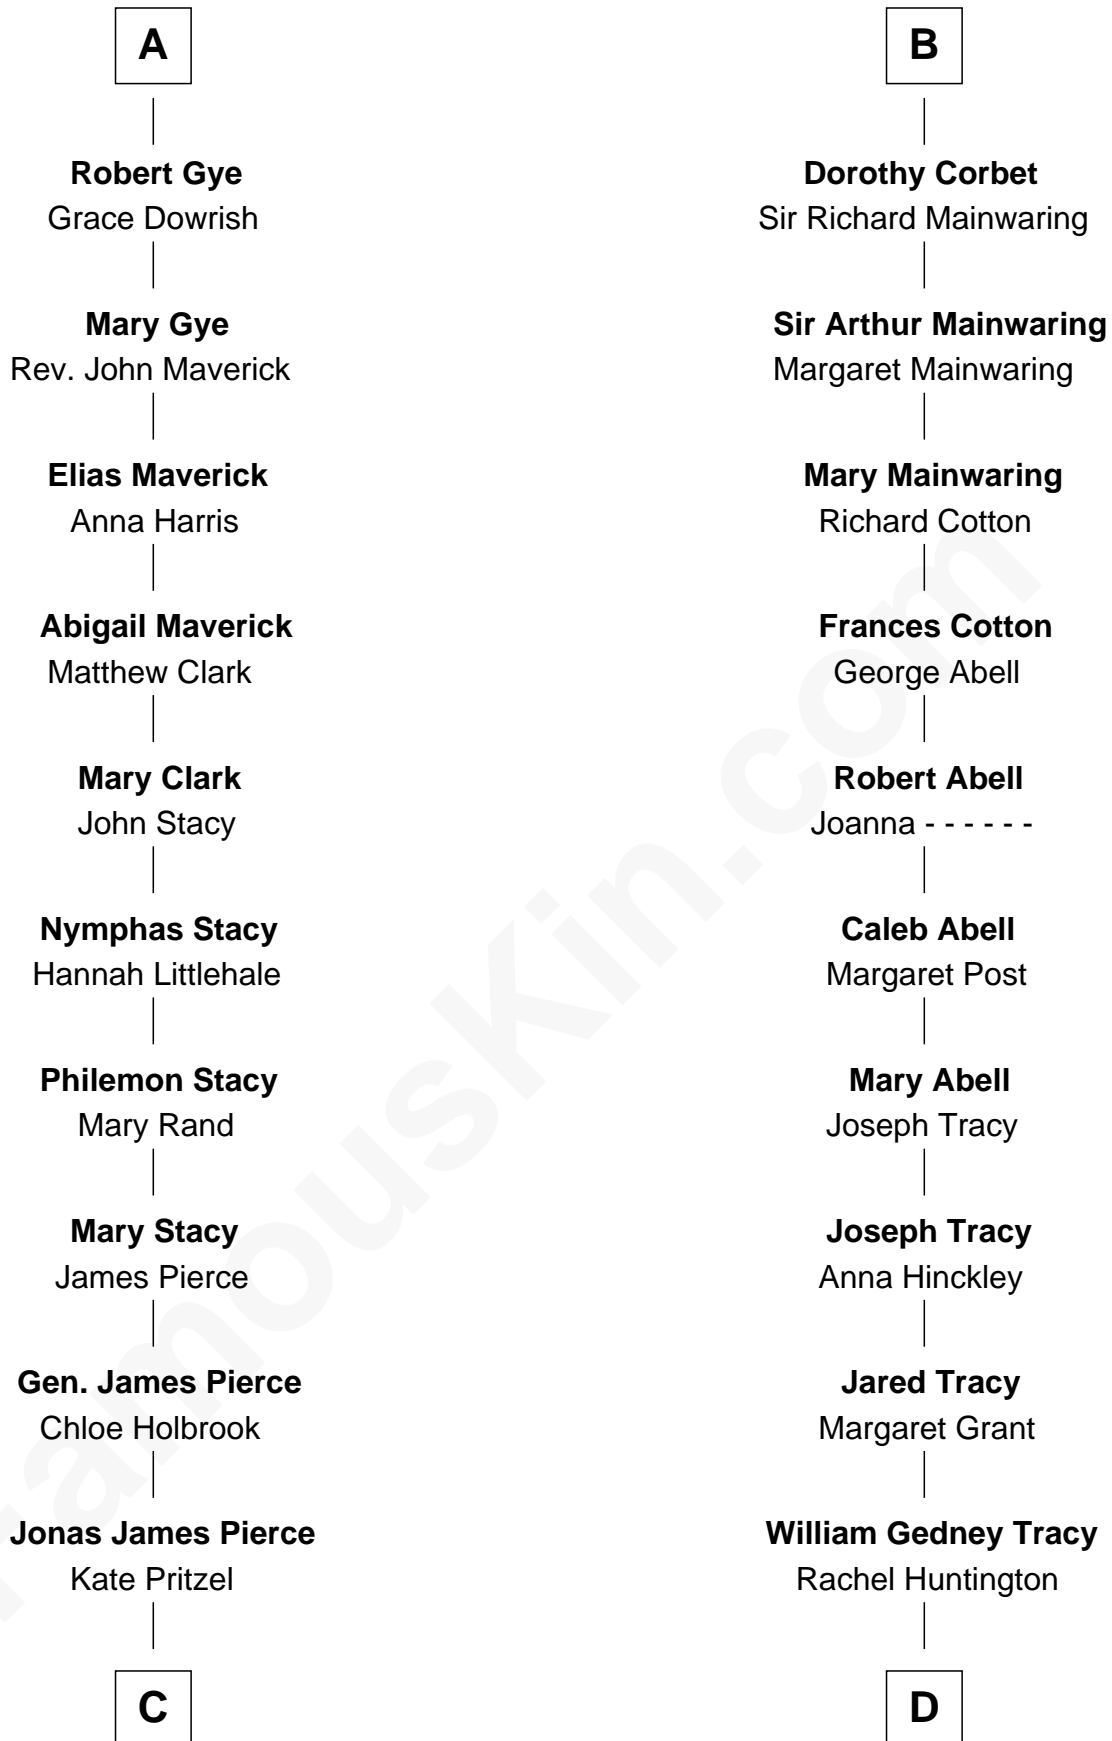

# FamousKin.com Relationship Chart of

**George W. Bush**  
43rd U.S. President

19th cousin 1 time removed of

**J.P. Morgan, Jr.**  
American Banker and Philanthropist

**C**

**Scott Pierce**  
Mabel Marvin

**Marvin Pierce**  
Pauline Robinson

**Barbara Pierce**  
George Herbert Walker Bush

**George W. Bush**  
*43rd U.S. President*

**D**

**Charles F. Tracy**  
Louisa Kirkland

**Frances Louisa Tracy**  
John Pierpont Morgan

**J.P. Morgan, Jr.**  
*American Banker and Philanthropist*