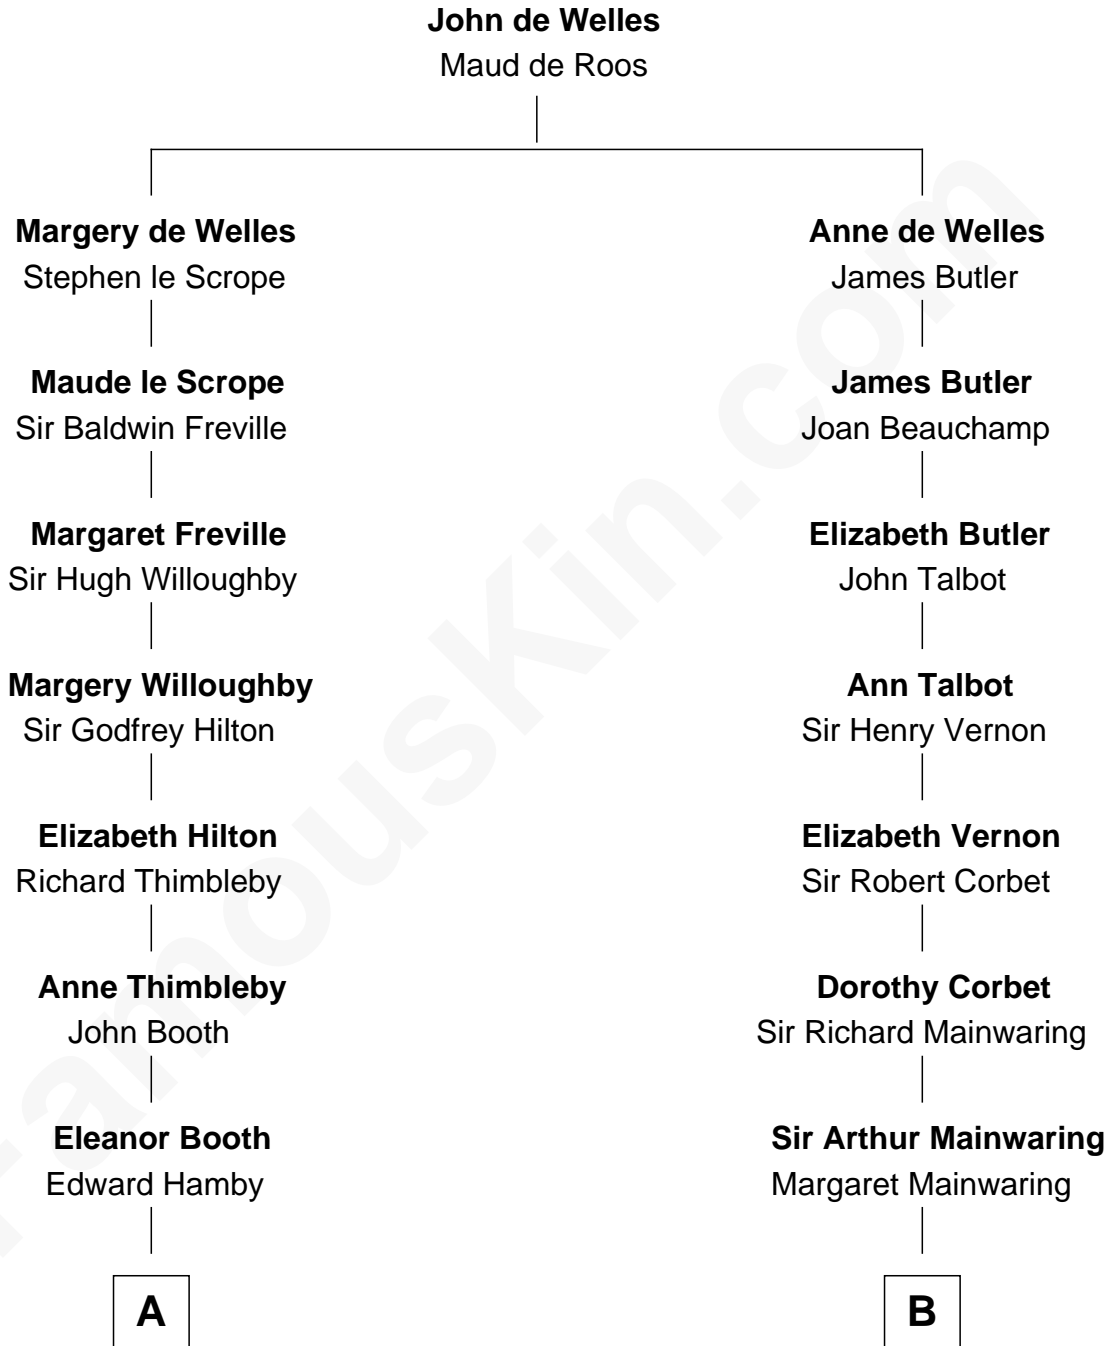

**FamousKin.com**  
**Relationship Chart of**  
**George W. Bush**  
*43rd U.S. President*

17th cousin 4 times removed of

**J.P. Morgan, Jr.**  
*American Banker and Philanthropist*

**C**

**Harriet Eleanor Fay**  
Rev. James Smith Bush

**Samuel Prescott Bush**  
Flora Sheldon

**Prescott Sheldon Bush**  
Dorothy Wear Walker

**George Herbert Walker Bush**  
Barbara Pierce

**George W. Bush**  
*43rd U.S. President*

FamousKin.com