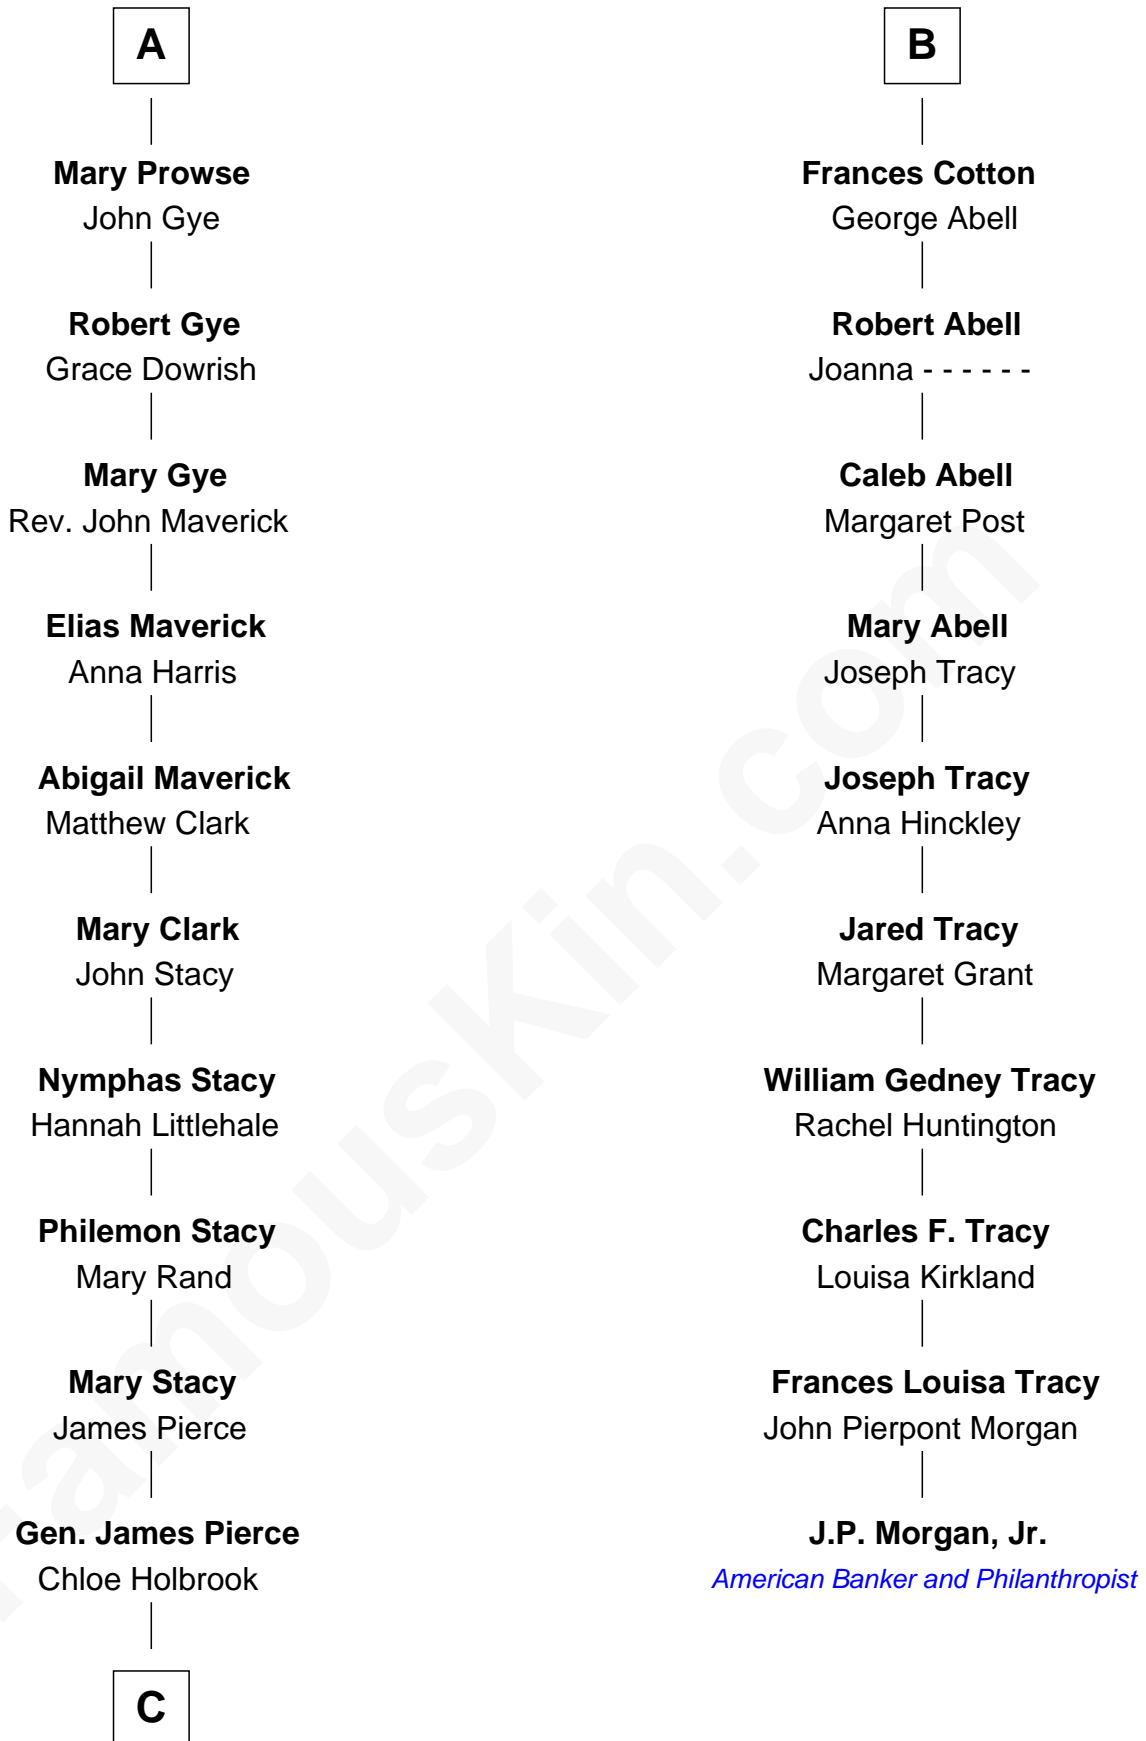

FamousKin.com
Relationship Chart of
George W. Bush
43rd U.S. President

16th cousin 5 times removed of

J.P. Morgan, Jr.
American Banker and Philanthropist

Sir Maurice de Berkeley
 Eve la Zouche

C

Jonas James Pierce

Kate Pritzel

Scott Pierce

Mabel Marvin

Marvin Pierce

Pauline Robinson

Barbara Pierce

George Herbert Walker Bush

George W. Bush

43rd U.S. President

FamousKin.com