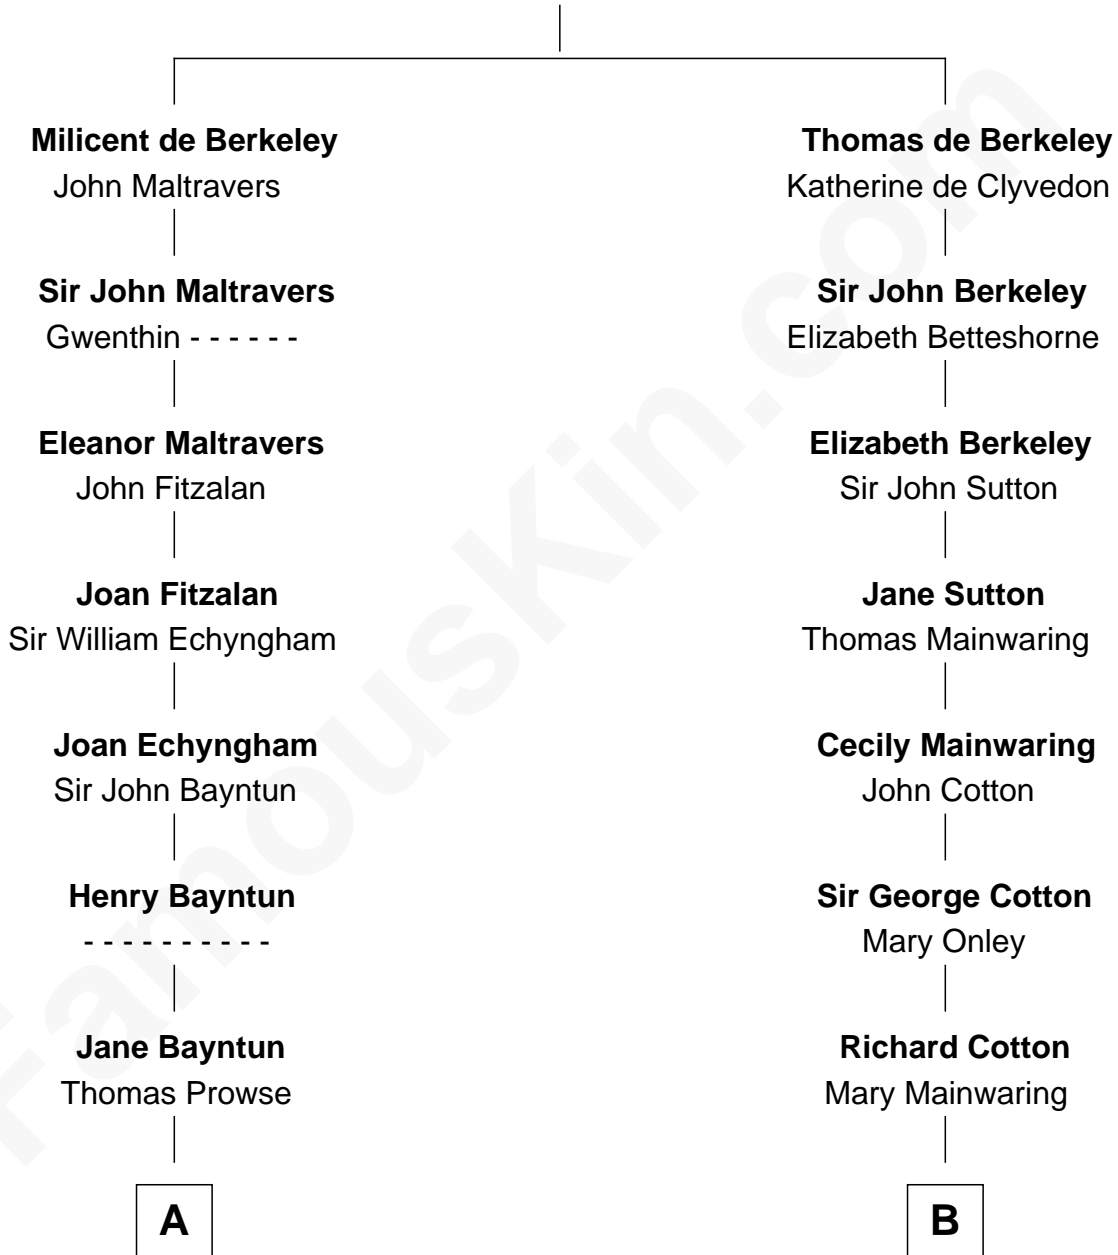

FamousKin.com
Relationship Chart of
George W. Bush
43rd U.S. President

16th cousin 5 times removed of

J.P. Morgan, Jr.
American Banker and Philanthropist

Sir Maurice de Berkeley
 Eve la Zouche

C

Jonas James Pierce

Kate Pritzel

Scott Pierce

Mabel Marvin

Marvin Pierce

Pauline Robinson

Barbara Pierce

George Herbert Walker Bush

George W. Bush

43rd U.S. President

FamousKin.com