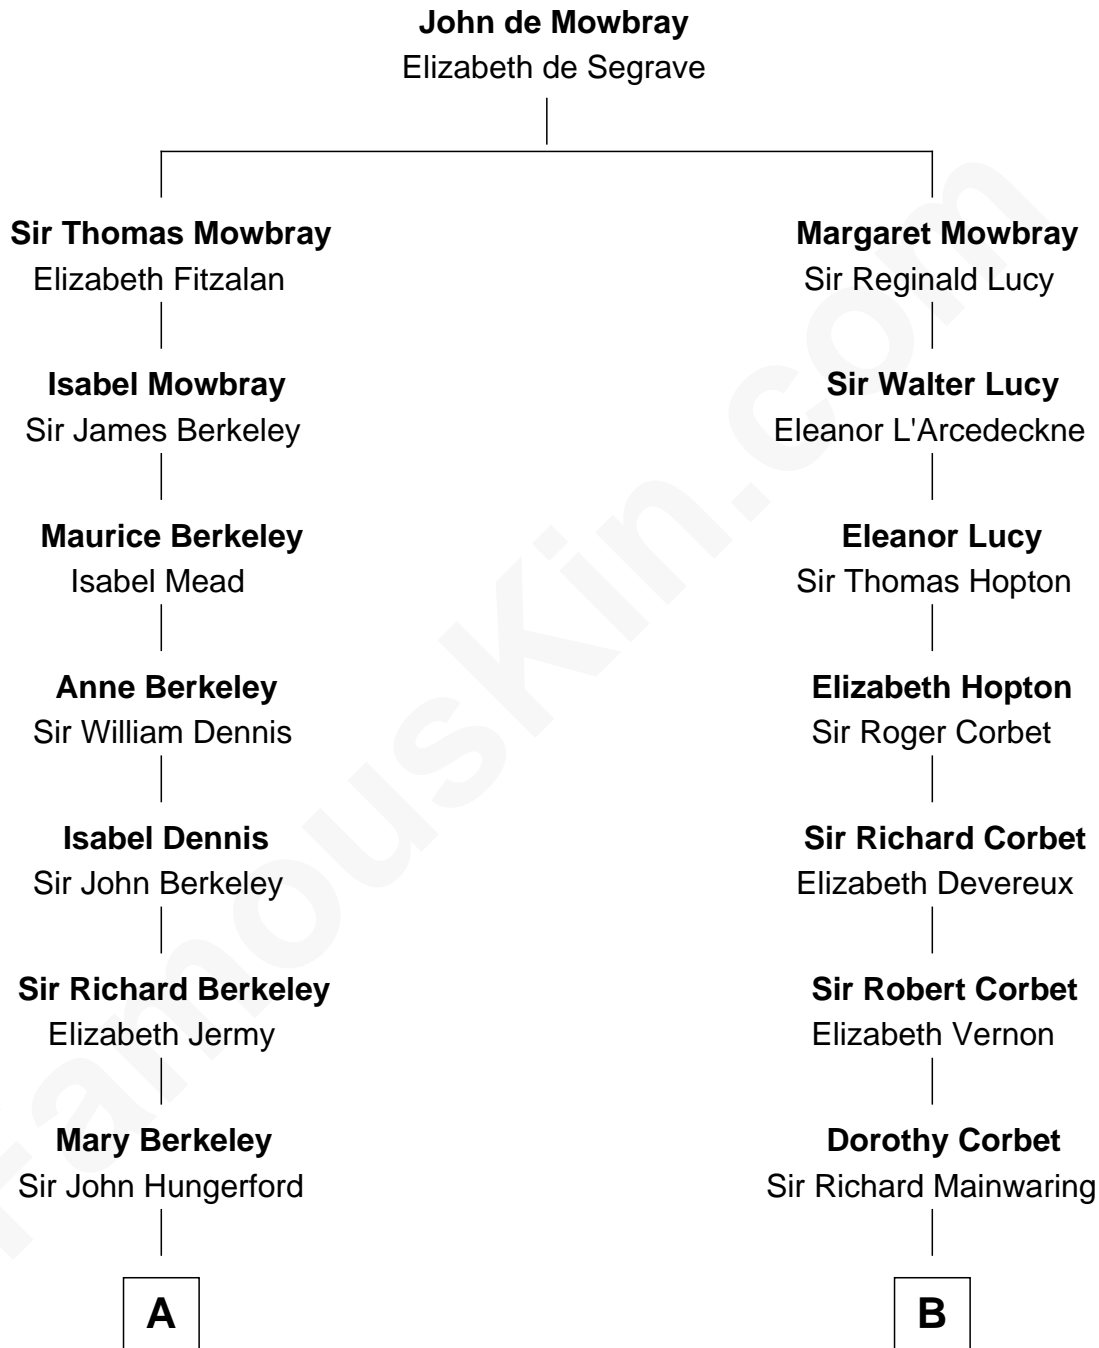

# FamousKin.com Relationship Chart of

**George W. Bush**  
43rd U.S. President

18th cousin 2 times removed of

**J.P. Morgan, Jr.**  
American Banker and Philanthropist

**C**

**Samuel Prescott Bush**

Flora Sheldon

**Prescott Sheldon Bush**

Dorothy Wear Walker

**George Herbert Walker Bush**

Barbara Pierce

**George W. Bush**

*43rd U.S. President*

**D**

**Frances Louisa Tracy**