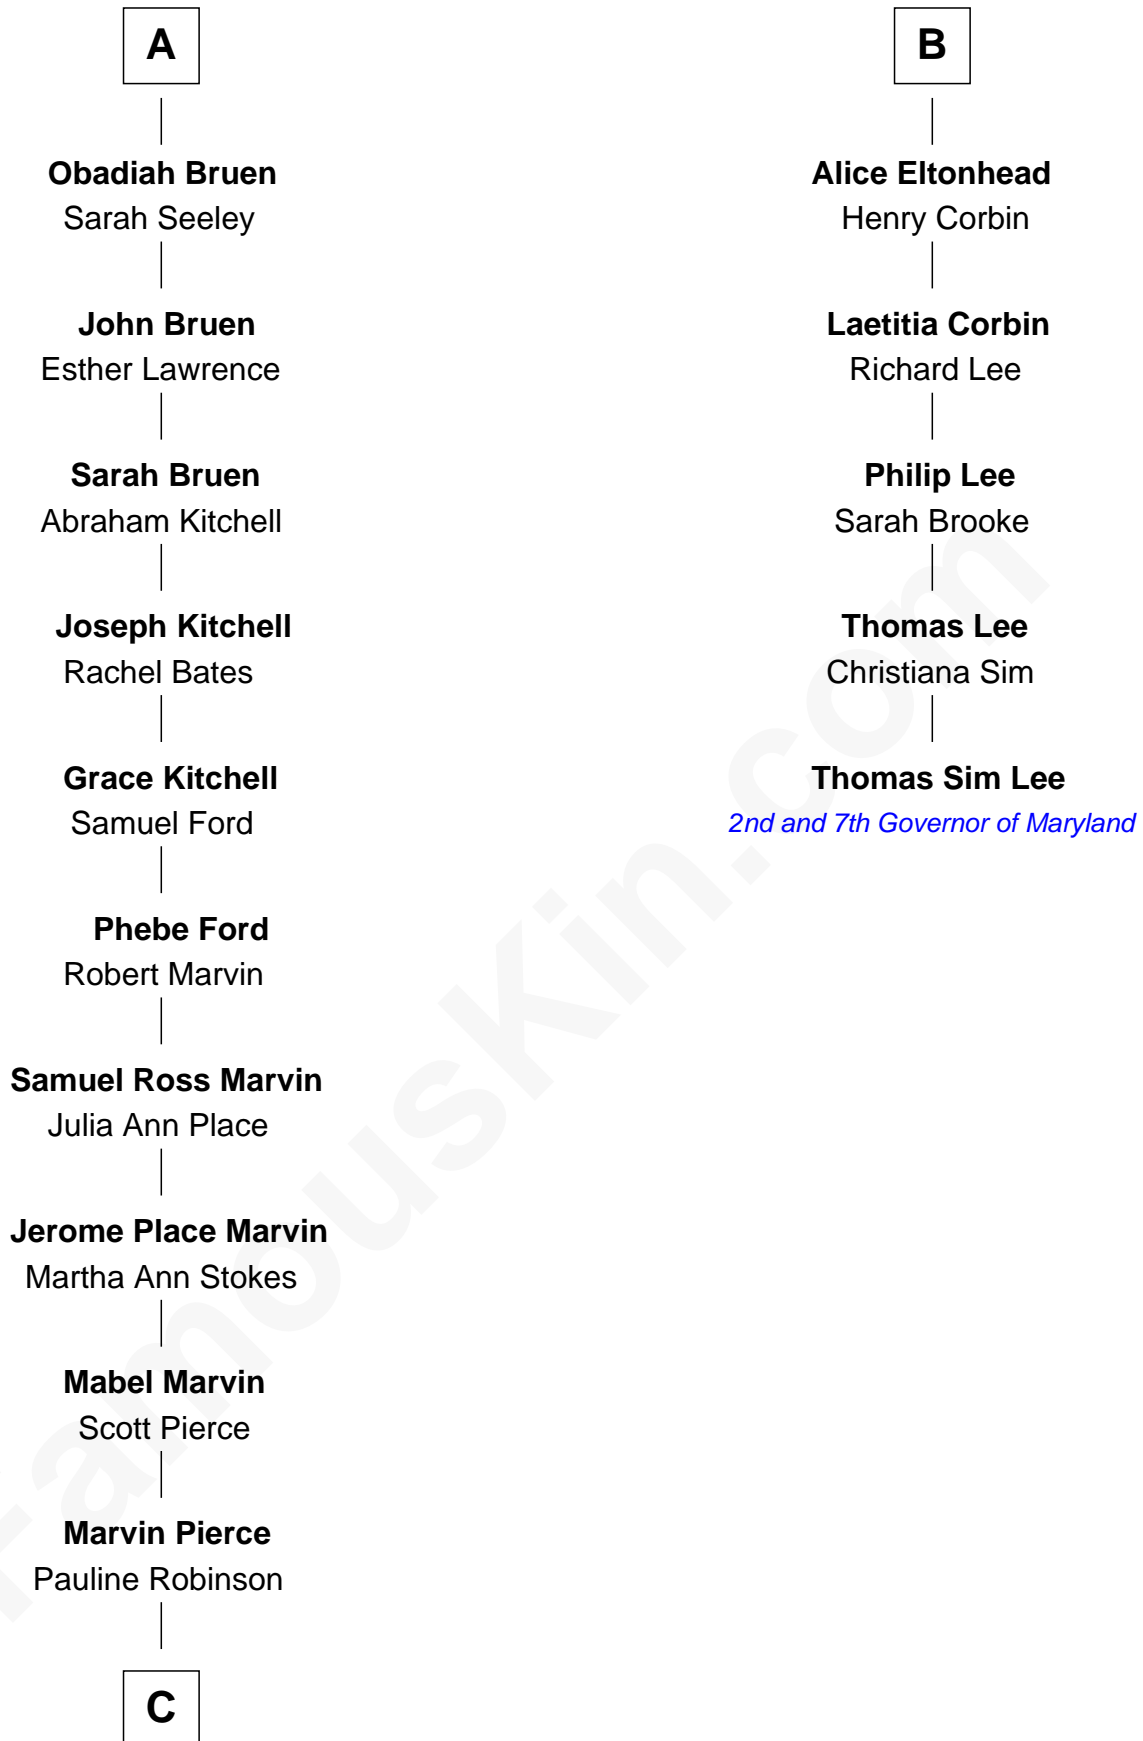

FamousKin.com Relationship Chart of

George W. Bush

43rd U.S. President

11th cousin 7 times removed of

Thomas Sim Lee

2nd and 7th Governor of Maryland

Sir John Savage
Maud de Swinnerton

C

Barbara Pierce
George Herbert Walker Bush

George W. Bush
43rd U.S. President

FamousKin.com