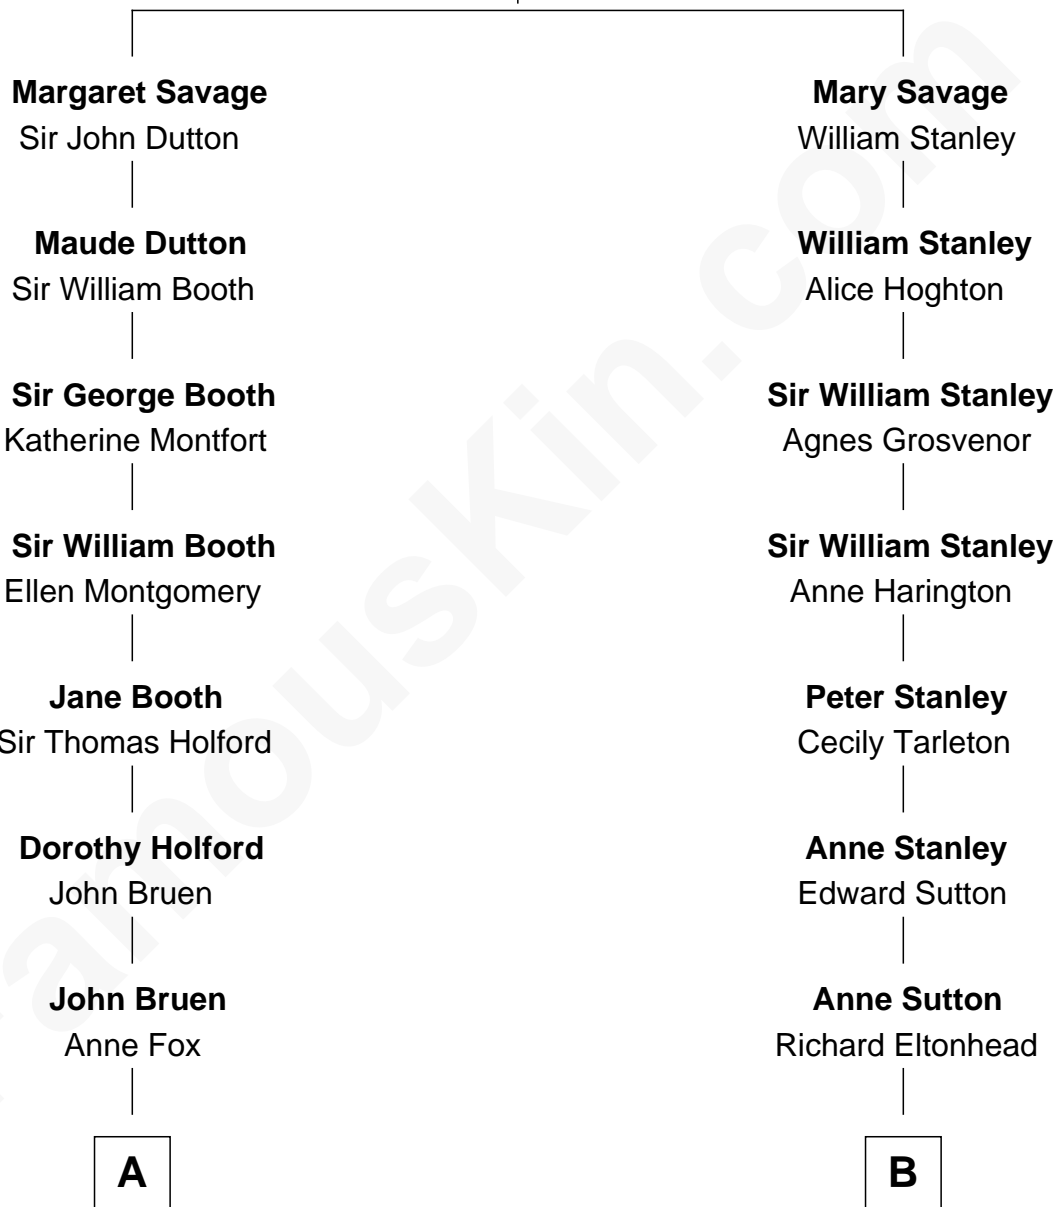

FamousKin.com Relationship Chart of

George W. Bush

43rd U.S. President

11th cousin 7 times removed of

Thomas Sim Lee

2nd and 7th Governor of Maryland

Sir John Savage
Maud de Swinnerton

C

Barbara Pierce
George Herbert Walker Bush

George W. Bush
43rd U.S. President

FamousKin.com