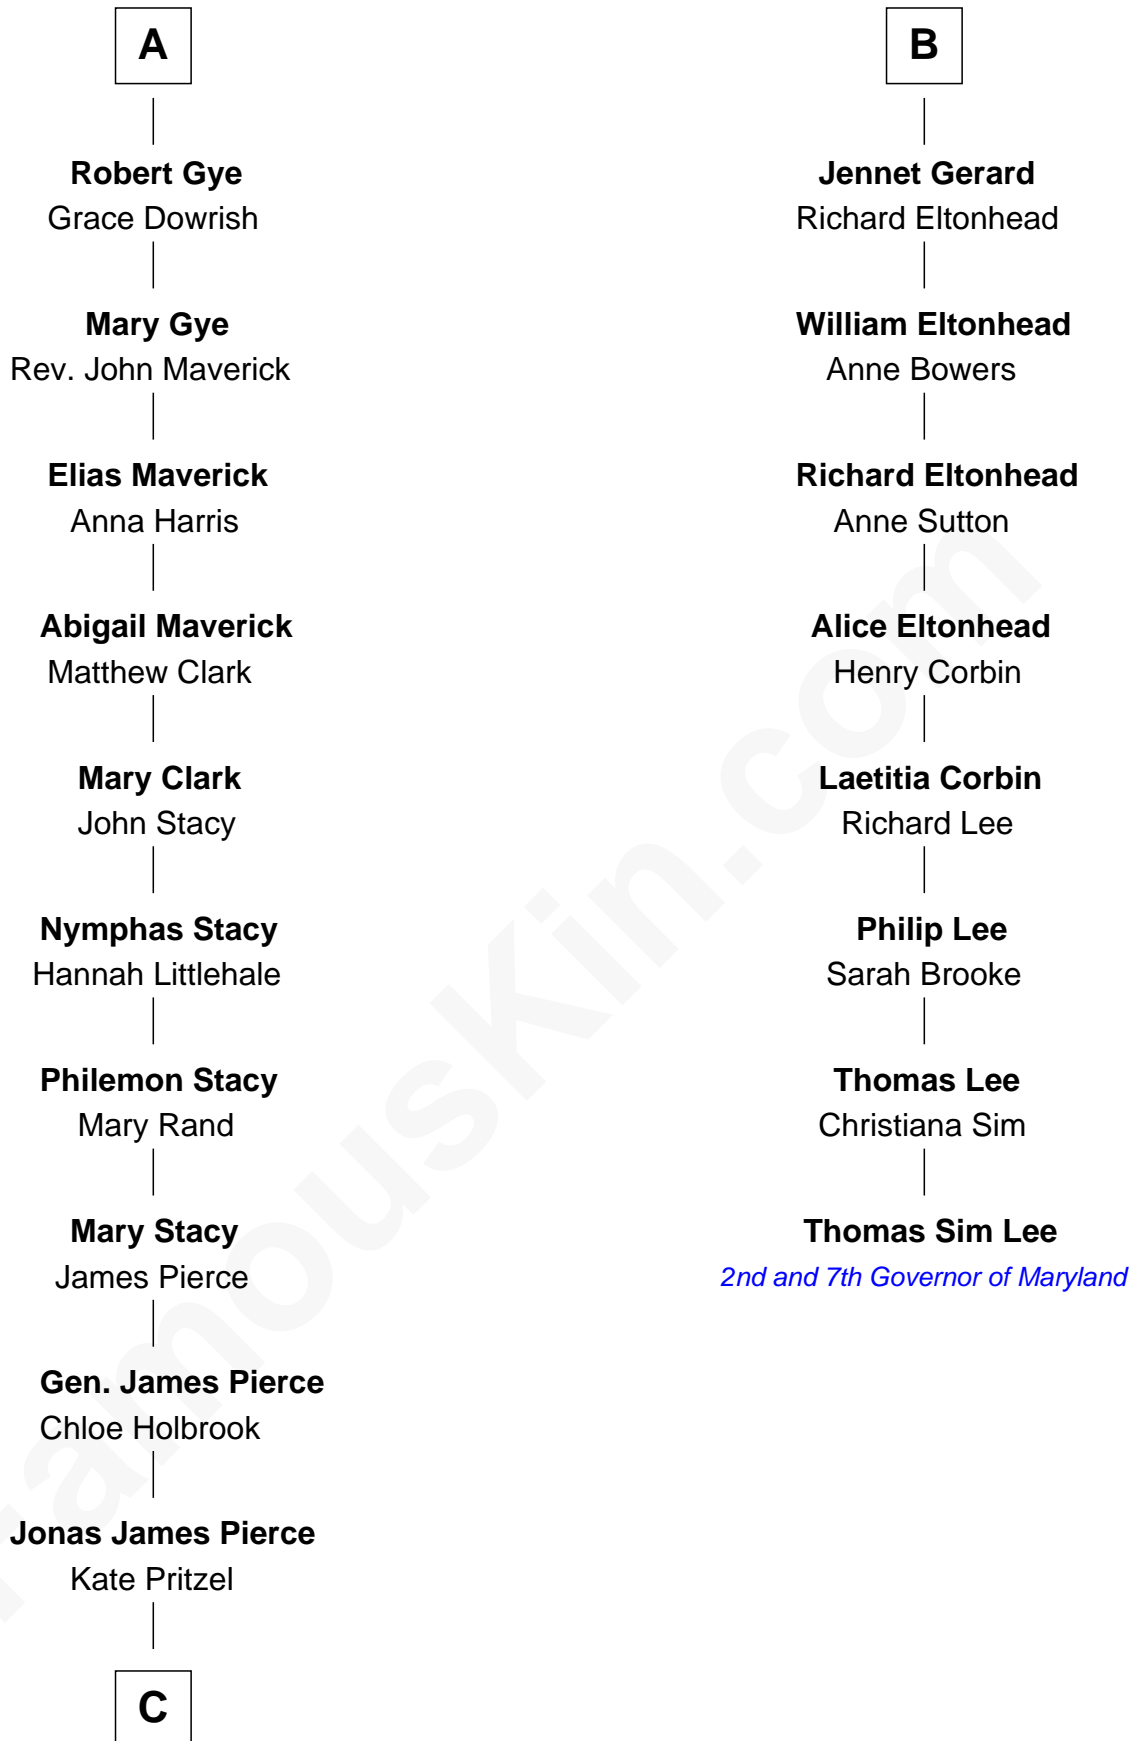

FamousKin.com Relationship Chart of

George W. Bush
43rd U.S. President

14th cousin 6 times removed of

Thomas Sim Lee
2nd and 7th Governor of Maryland

Henry Plantagenet
Maud de Chaworth

C

—
Scott Pierce
Mabel Marvin

—
Marvin Pierce
Pauline Robinson

—
Barbara Pierce
George Herbert Walker Bush

—
George W. Bush
43rd U.S. President

FamousKin.com