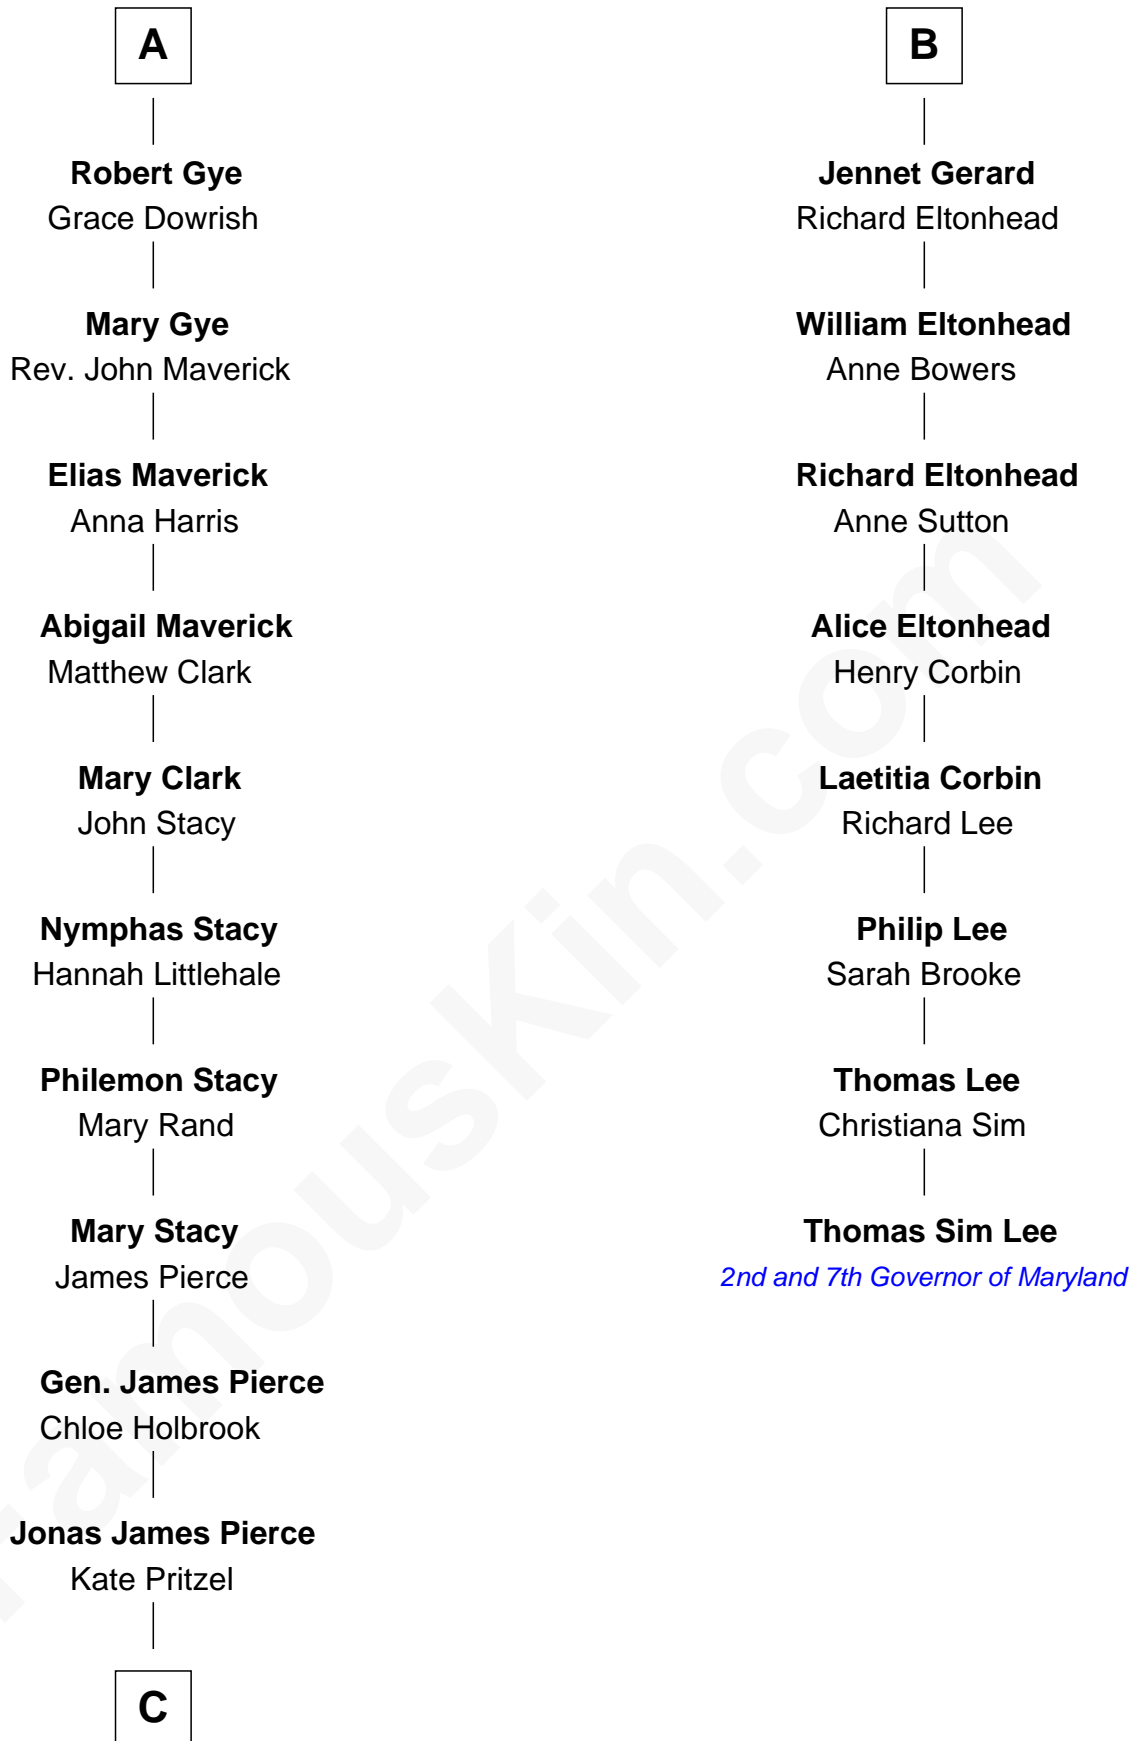

FamousKin.com Relationship Chart of

George W. Bush

43rd U.S. President

14th cousin 6 times removed of

Thomas Sim Lee

2nd and 7th Governor of Maryland

Edmund Fitzalan

Alice de Warenne

Richard Fitzalan
Eleanor Plantagenet

John Fitzalan
Eleanor Maltravers

Joan Fitzalan
Sir William Echyngnam

Joan Echyngnam
Sir John Bayntun

Henry Bayntun

Jane Bayntun
Thomas Prowse

Mary Prowse
John Gye

A

Richard Fitzalan
Eleanor Plantagenet

Sir Richard Fitzalan
Elizabeth de Bohun

Elizabeth Fitzalan
Sir Robert Goushill

Joan Goushill
Sir Thomas Stanley

Katherine Stanley
Sir John Savage

Dulcia Savage
Sir Henry Bold

Maud Bold
Thomas Gerard

B

C

—
Scott Pierce
Mabel Marvin

—
Marvin Pierce
Pauline Robinson

—
Barbara Pierce
George Herbert Walker Bush

—
George W. Bush
43rd U.S. President

FamousKin.com